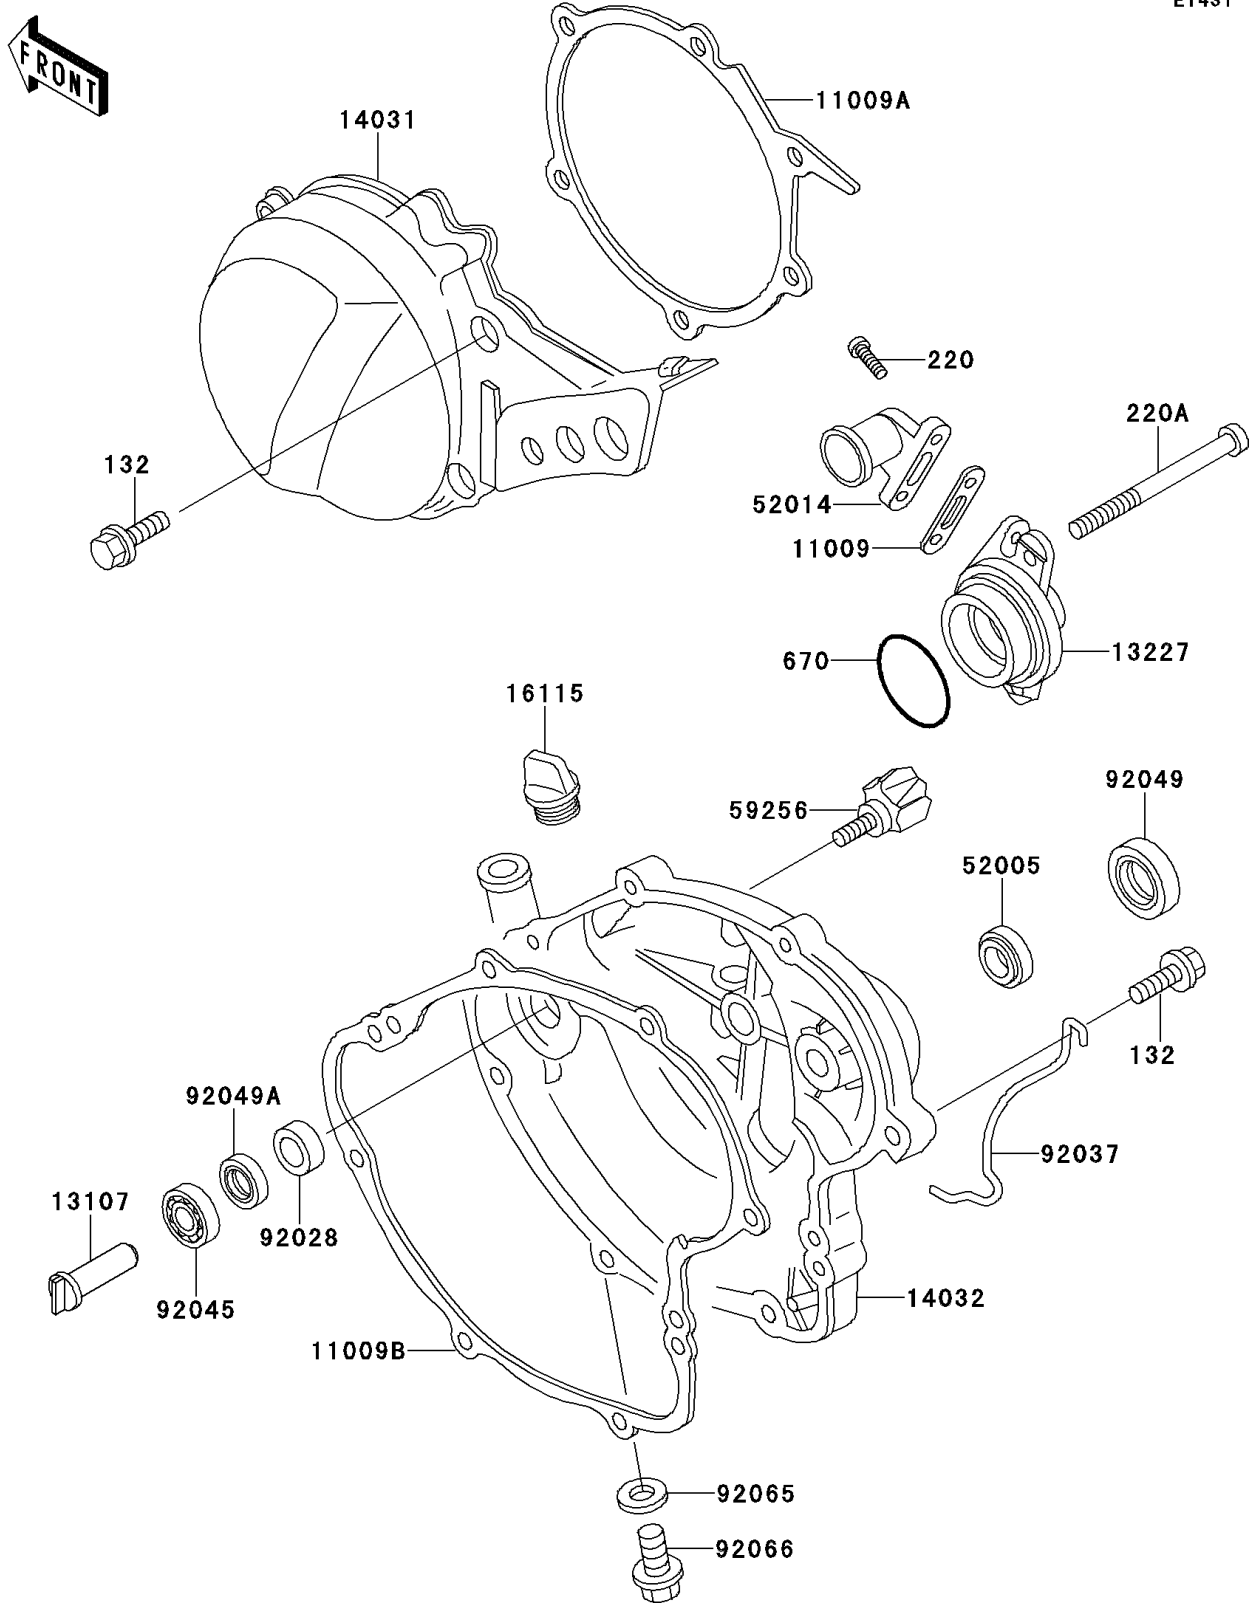

1995 KX60 PARTS DIAGRAM

Engine Cover(s)

E1431

1995 KX60 PARTS LIST

Engine Cover(s)

ITEM NAME	PART NUMBER	QUANTITY
BOLT-FLANGED-SMALL (Ref # 132)	132G0625	12
SCREW-PAN-CROS (Ref # 220)	220B0520	2
SCREW-PAN-CROS,6X75 (Ref # 220A)	220B0675	2
O RING,39MM (Ref # 670)	670B3039	1
GASKET,ELBOW (Ref # 11009)	11009-1952	1
GASKET,GENERATOR COVER (Ref # 11009A)	11009-1974	1
GASKET,CLUTCH COVER (Ref # 11009B)	11009-1976	1
SHAFT,WATER PUMP (Ref # 13107)	13107-1123	1
HOUSING,WATER PUMP (Ref # 13227)	13227-1069	1
COVER-GENERATOR (Ref # 14031)	14031-1215	1
COVER-CLUTCH (Ref # 14032)	14032-1246	1
CAP-OIL FILLER (Ref # 16115)	16115-018	1
GAUGE,OIL LEVEL (Ref # 52005)	52005-1055	1
ELBOW (Ref # 52014)	52014-1067	1
IMPELLER,WATER PUMP (Ref # 59256)	59256-1052	1
BUSHING (Ref # 92028)	92028-1317	1
CLAMP,TUBE (Ref # 92037)	92037-1236	1
BEARING-BALL,608MC3 (Ref # 92045)	92045-1305	1
SEAL-OIL,SB16244 (Ref # 92049)	92049-002	1
SEAL-OIL,MHSD8X18X10J-1 (Ref # 92049A)	92049-1366	1
GASKET,10.5X16X1,DRAIN PLUG (Ref # 92065)	92065-058	1
PLUG,DRAIN (Ref # 92066)	92066-1241	1