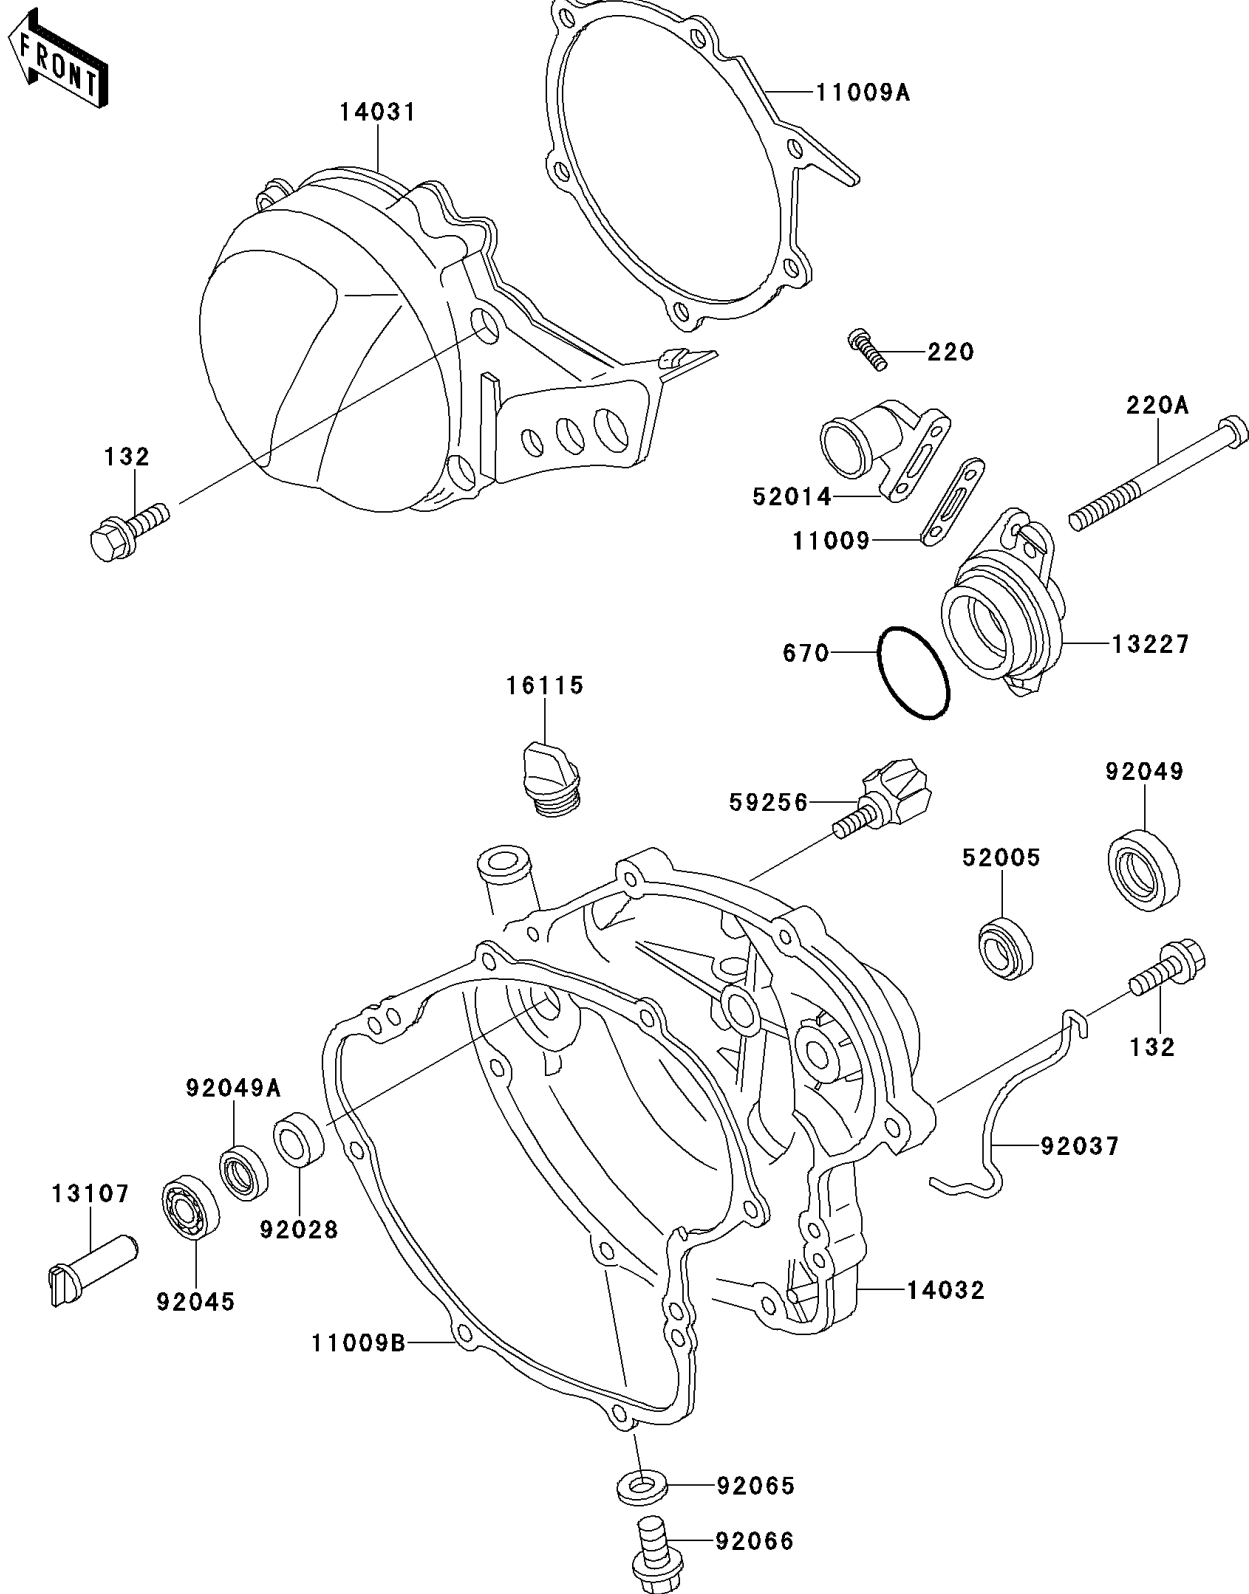

1996 KX60 PARTS DIAGRAM

Engine Cover(s)

E1431

1996 KX60 PARTS LIST

Engine Cover(s)

ITEM NAME	PART NUMBER	QUANTITY
BOLT-FLANGED-SMALL (Ref # 132)	132G0625	12
SCREW-PAN-CROS (Ref # 220)	220B0520	2
SCREW-PAN-CROS,6X75 (Ref # 220A)	220B0675	2
O RING,39MM (Ref # 670)	670B3039	1
GASKET,ELBOW (Ref # 11009)	11009-1952	1
GASKET,GENERATOR COVER (Ref # 11009A)	11009-1974	1
GASKET,CLUTCH COVER (Ref # 11009B)	11009-1976	1
SHAFT,WATER PUMP (Ref # 13107)	13107-1123	1
HOUSING,WATER PUMP (Ref # 13227)	13227-1069	1
COVER-GENERATOR (Ref # 14031)	14031-1215	1
COVER-CLUTCH (Ref # 14032)	14032-1246	1
CAP-OIL FILLER (Ref # 16115)	16115-018	1
GAUGE,OIL LEVEL (Ref # 52005)	52005-1055	1
ELBOW (Ref # 52014)	52014-1067	1
IMPELLER,WATER PUMP (Ref # 59256)	59256-1052	1
BUSHING (Ref # 92028)	92028-1317	1
CLAMP,TUBE (Ref # 92037)	92037-1236	1
BEARING-BALL,608MC3 (Ref # 92045)	92045-1305	1
SEAL-OIL,SB16244 (Ref # 92049)	92049-002	1
SEAL-OIL,MHSD8X18X10J-1 (Ref # 92049A)	92049-1366	1
GASKET,10.5X16X1,DRAIN PLUG (Ref # 92065)	92065-058	1
PLUG,DRAIN (Ref # 92066)	92066-1241	1