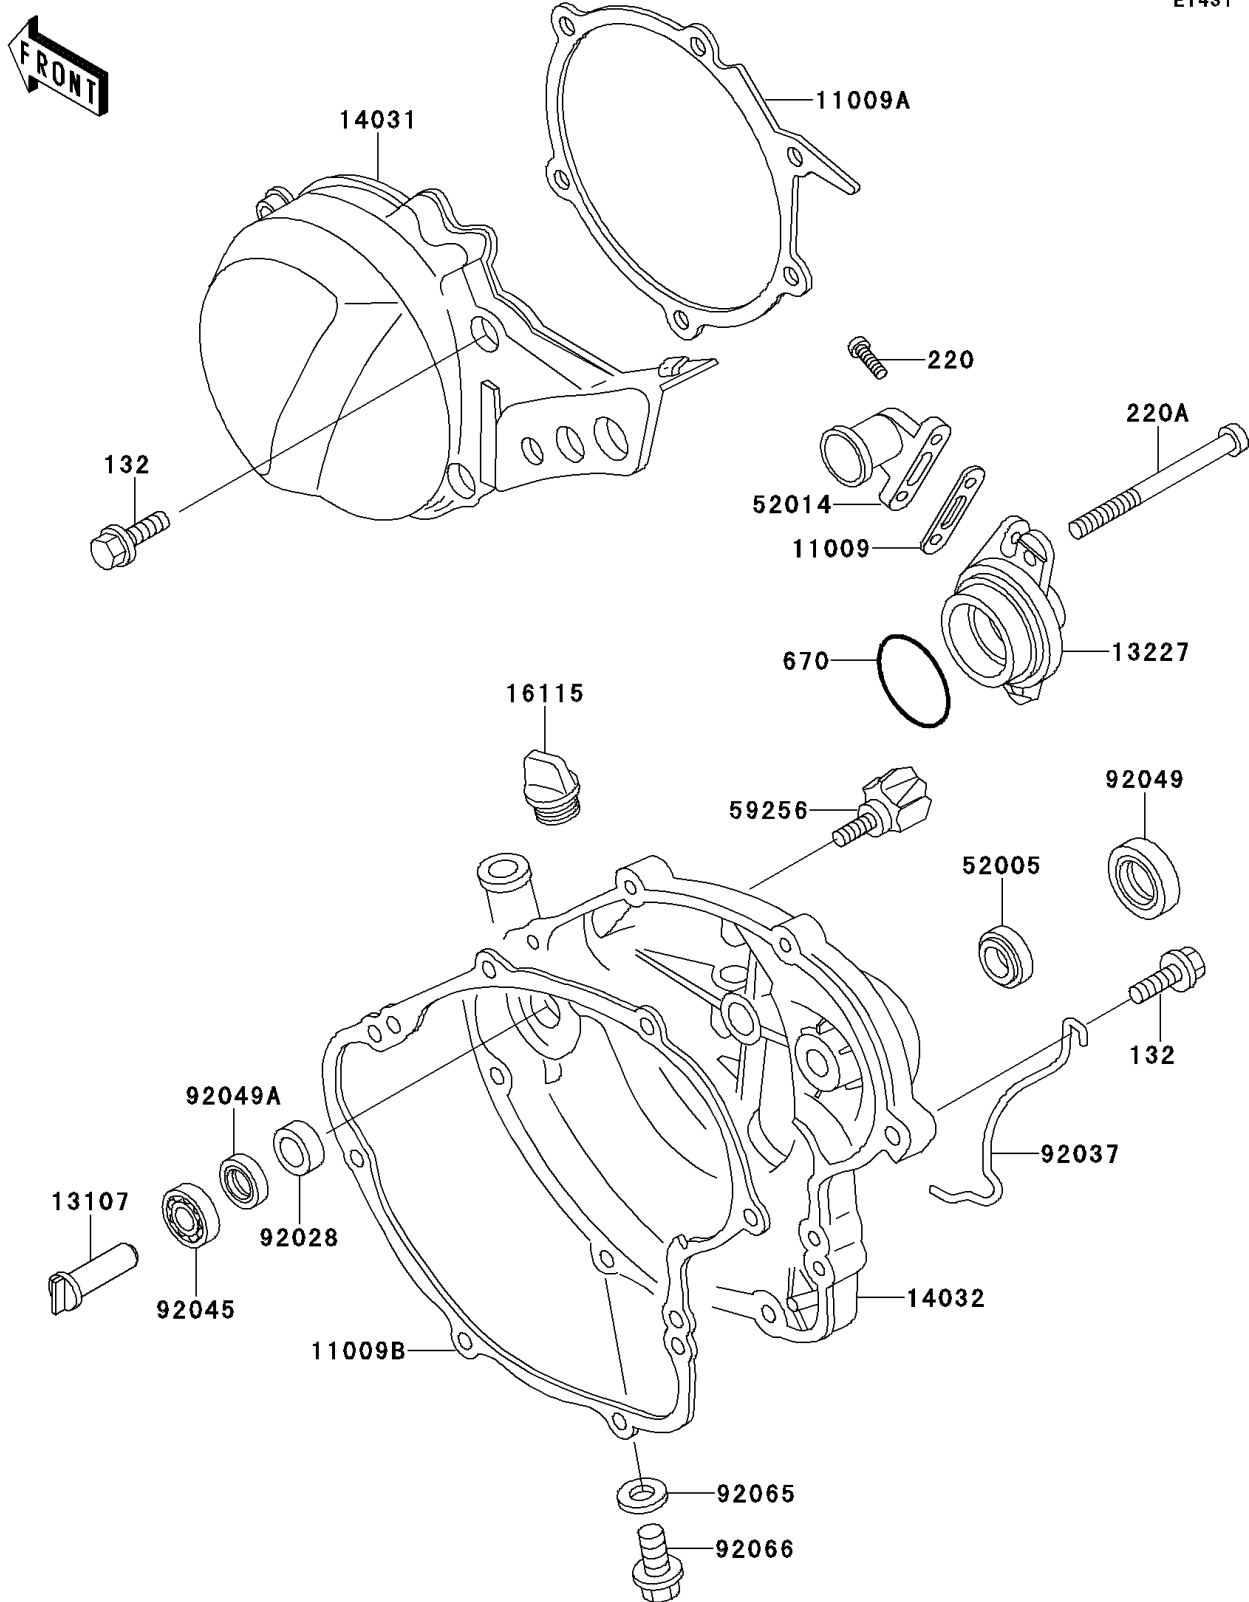

1997 KX60 PARTS DIAGRAM

Engine Cover(s)

E1431

1997 KX60 PARTS LIST

Engine Cover(s)

ITEM NAME	PART NUMBER	QUANTITY
BOLT-FLANGED-SMALL (Ref # 132)	132G0625	12
SCREW-PAN-CROS (Ref # 220)	220B0520	2
SCREW-PAN-CROS,6X75 (Ref # 220A)	220B0675	2
O RING,39MM (Ref # 670)	670B3039	1
GASKET,ELBOW (Ref # 11009)	11009-1952	1
GASKET,GENERATOR COVER (Ref # 11009A)	11009-1974	1
GASKET,CLUTCH COVER (Ref # 11009B)	11009-1976	1
SHAFT,WATER PUMP (Ref # 13107)	13107-1123	1
HOUSING,WATER PUMP (Ref # 13227)	13227-1069	1
COVER-GENERATOR (Ref # 14031)	14031-1215	1
COVER-CLUTCH (Ref # 14032)	14032-1246	1
CAP-OIL FILLER (Ref # 16115)	16115-018	1
GAUGE,OIL LEVEL (Ref # 52005)	52005-1055	1
ELBOW (Ref # 52014)	52014-1067	1
IMPELLER,WATER PUMP (Ref # 59256)	59256-1052	1
BUSHING (Ref # 92028)	92028-1317	1
CLAMP,TUBE (Ref # 92037)	92037-1236	1
BEARING-BALL,608MC3 (Ref # 92045)	92045-1305	1
SEAL-OIL,SB16244 (Ref # 92049)	92049-002	1
SEAL-OIL,MHSD8X18X10J-1 (Ref # 92049A)	92049-1366	1
GASKET,10.5X16X1,DRAIN PLUG (Ref # 92065)	92065-058	1
PLUG,DRAIN (Ref # 92066)	92066-1241	1