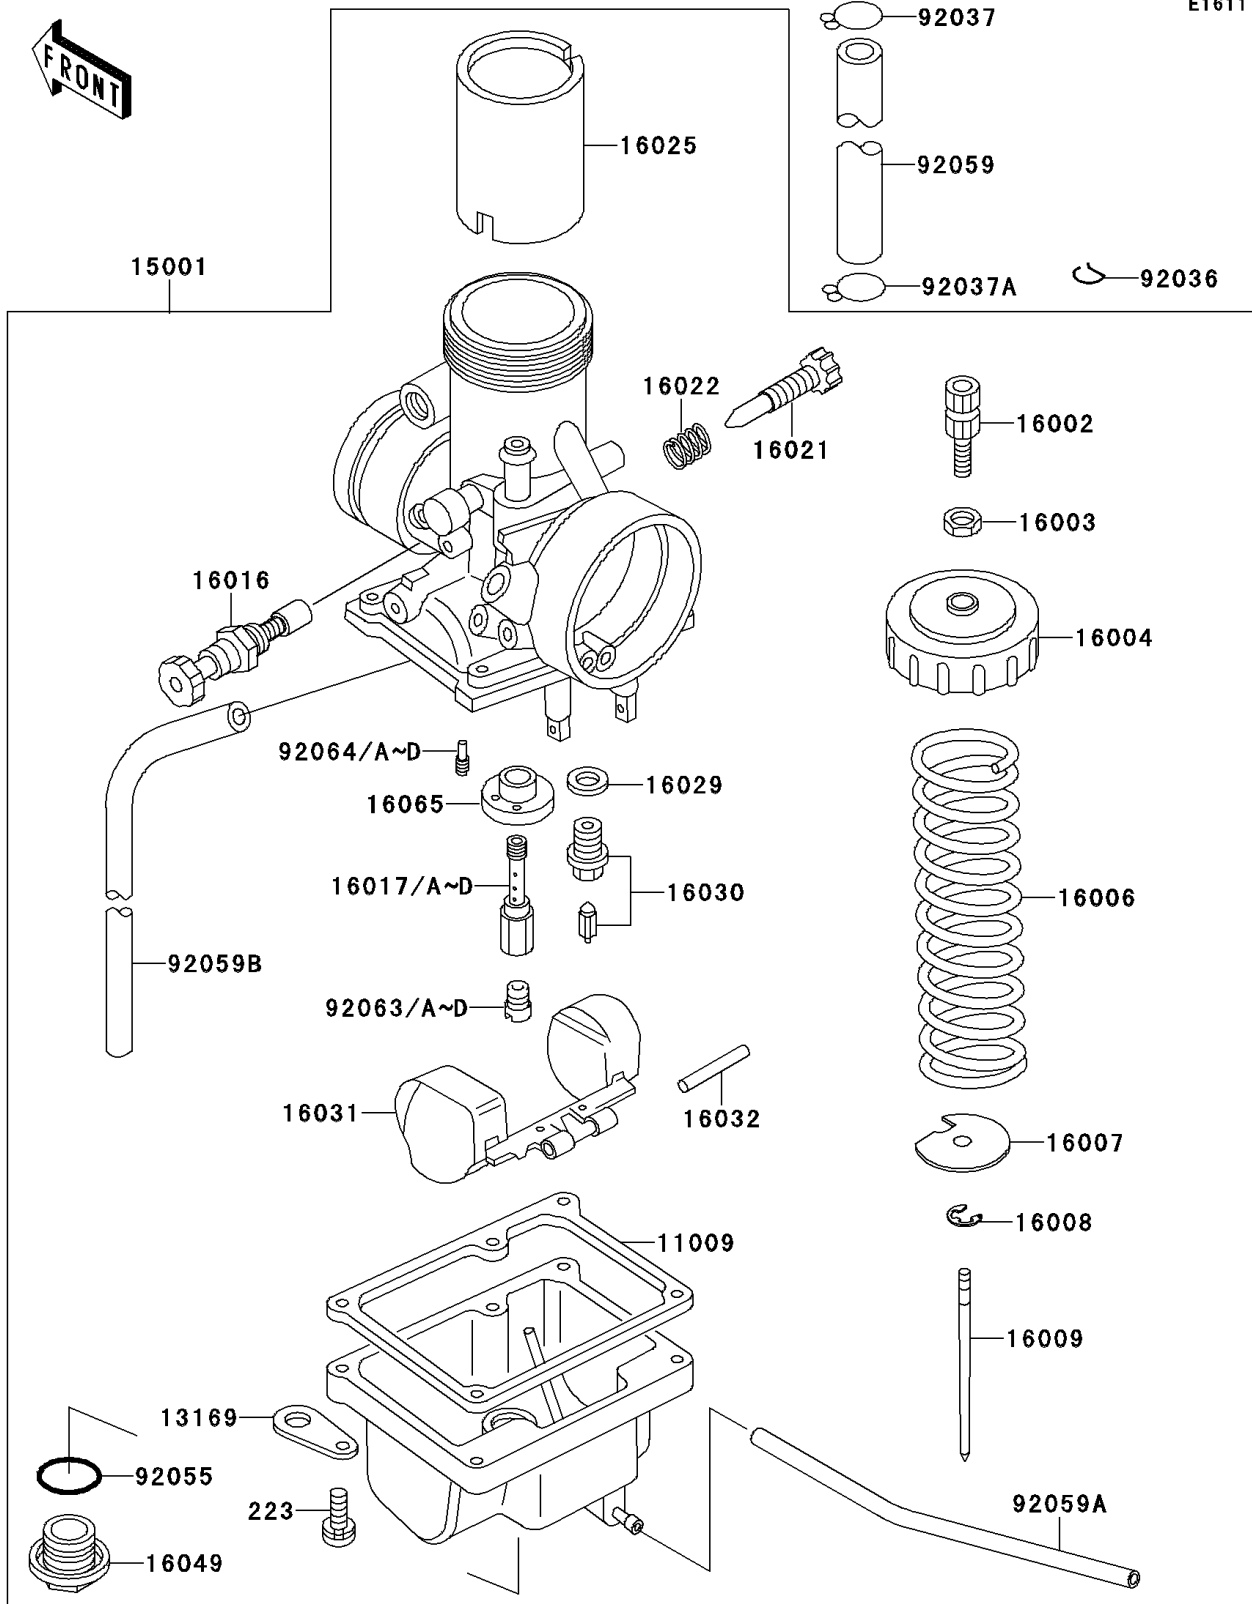

# 1994 KX60 PARTS DIAGRAM

Carburetor

# 1994 KX60 PARTS LIST

## Carburetor

ITEM NAME	PART NUMBER	QUANTITY
GASKET,FLOAT CHAMBER (Ref # 11009)	11009-1147	1
PLATE,TUBE CLAMP (Ref # 13169)	13169-1226	1
CARBURETOR-ASSY (Ref # 15001)	15001-1384	1
ADJUSTER-CABLE (Ref # 16002)	16002-011	1
NUT,ADJUST LOCK (Ref # 16003)	16003-006	1
CAP-CHAMBER (Ref # 16004)	16004-025	1
SPRING,THROTTLE VALVE (Ref # 16006)	16006-023	1
SEAT-SPRING,THROTTLE VALVE (Ref # 16007)	16007-023	1
CLAMP,E-TYPE (Ref # 16008)	16008-010	1
NEEDLE-JET,5I14 (Ref # 16009)	16009-1220	1
PLUNGER,STARTER (Ref # 16016)	16016-1052	1
JET-NEEDLE,N-8 (Ref # 16017)	16017-1215	1
JET-NEEDLE,O-0 (Ref # 16017A)	16017-1216	1
JET-NEEDLE,O-2 (Ref # 16017B)	16017-1217	1
JET-NEEDLE,N-6 (Ref # 16017C)	16017-1259	1
JET-NEEDLE,N-4 (Ref # 16017D)	16017-1268	1
SCREW-THROTTLE STOP (Ref # 16021)	16021-1104	1
SPRING,THROTTLE STOP SCREW (Ref # 16022)	16022-005	1
VALVE-THROTTLE,CA2.0 (Ref # 16025)	16025-1107	1
GASKET,FLOAT VALVE SEAT (Ref # 16029)	16029-004	1
VALVE-FLOAT,2.5 (Ref # 16030)	16030-005	1
FLOAT (Ref # 16031)	16031-1005	1
PIN,FLOAT (Ref # 16032)	16032-003	1
COVER-MAIN JET (Ref # 16049)	16049-1001	1
HOLDER,JET NEEDLE (Ref # 16065)	16065-1020	1
RING-SNAP (Ref # 92036)	92036-018	1
CLAMP,TUBE (Ref # 92037)	92037-147	1
CLAMP (Ref # 92037A)	92037-1712	1
RING-O,MAIN JET COVER (Ref # 92055)	92055-1061	1

## Carburetor

ITEM NAME	PART NUMBER	QUANTITY
TUBE,5.3X10.5X130 (Ref # 92059)	92059-1393	1
TUBE,3X5X160 (Ref # 92059A)	92059-1395	1
TUBE,3X5X270 (Ref # 92059B)	92059-1396	1
JET-MAIN,#180 (Ref # 92063)	92063-020	1
JET-MAIN,#190 (Ref # 92063A)	92063-021	1
JET-MAIN,#200 (Ref # 92063B)	92063-022	1
SCREW-PAN-WS-CROS (Ref # 223)	223B0416	4
JET-MAIN,#210 (Ref # 92063C)	92063-023	1
JET-MAIN,#220 (Ref # 92063D)	92063-024	1
JET-PILOT,#35 (Ref # 92064)	92064-1023	1
JET-PILOT,#30 (Ref # 92064A)	92064-1030	1
JET-PILOT,#25 (Ref # 92064B)	92064-1038	1
JET-PILOT,#40 (Ref # 92064C)	92064-1104	1
JET-PILOT,#20 (Ref # 92064D)	92064-1110	1