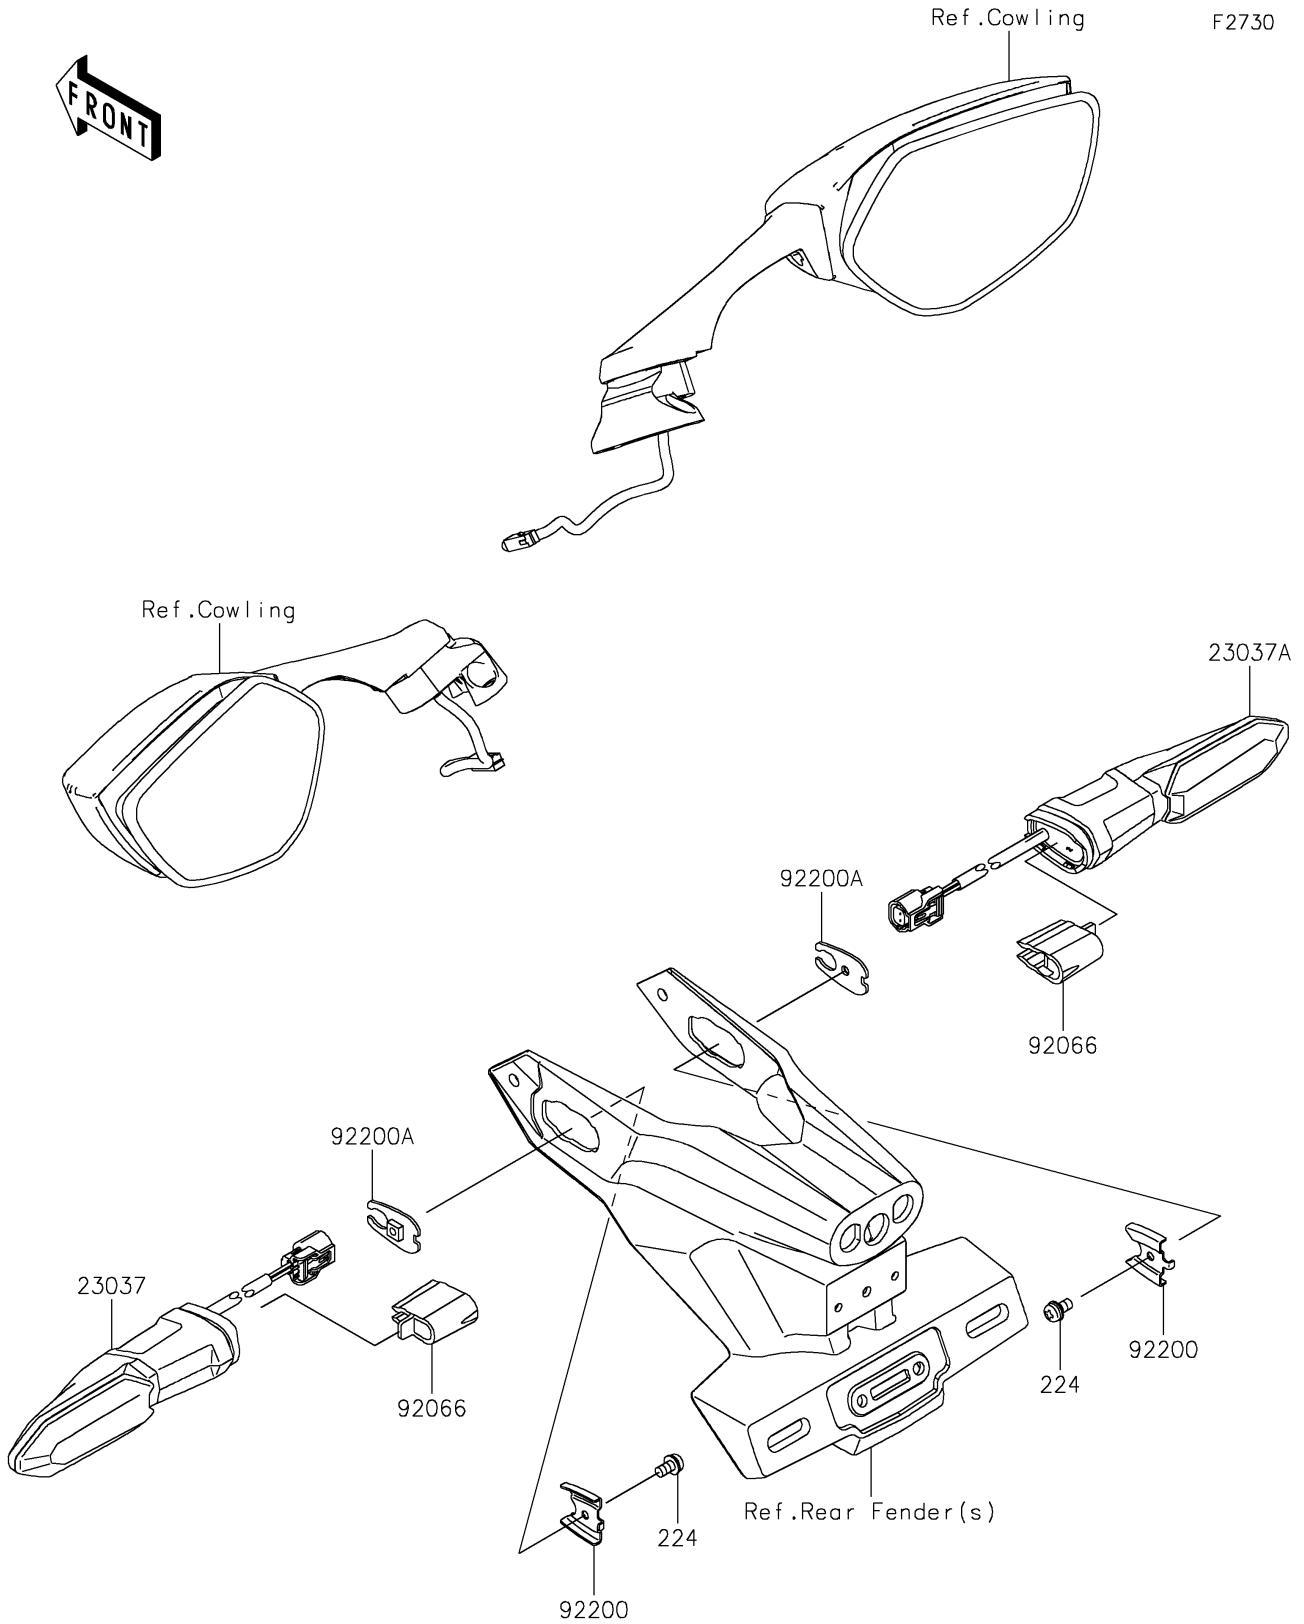

2021 Ninja® ZX™ -10RR (US) PARTS DIAGRAM

Turn Signals

2021 Ninja® ZX™ -10RR (US) PARTS LIST

Turn Signals

ITEM NAME	PART NUMBER	QUANTITY
LAMP-ASSY-SIGNAL,LED,LH (Ref # 23037)	23037-0472	1
LAMP-ASSY-SIGNAL,LED,RH (Ref # 23037A)	23037-0473	1
PLUG,SIGNAL LAMP (Ref # 92066)	92066-0919	2
WASHER (Ref # 92200)	92200-0855	2
WASHER (Ref # 92200A)	92200-2268	2
SCREW-PAN-WP-CROS,4X8 (Ref # 224)	224AB0408	2