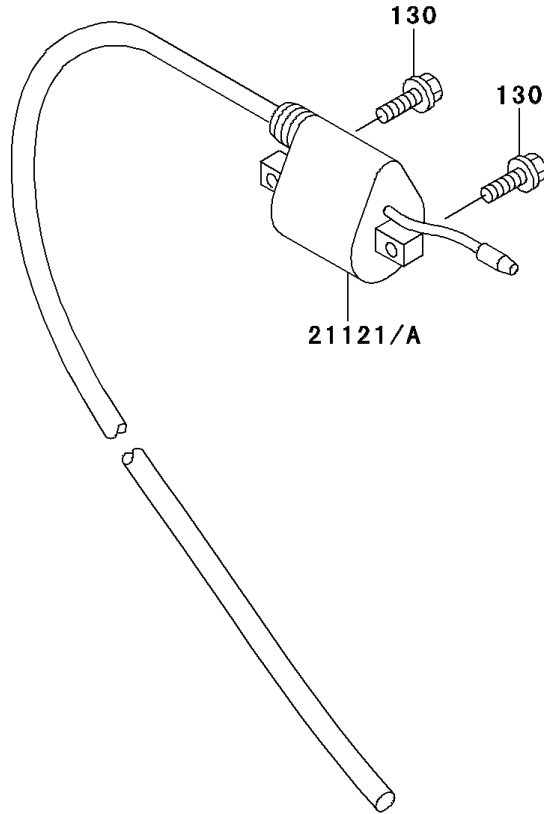

# 1995 KX60 PARTS DIAGRAM

Ignition System

E1830

# 1995 KX60 PARTS LIST

## Ignition System

ITEM NAME	PART NUMBER	QUANTITY
BOLT-FLANGED,6X16 (Ref # 130)	130G0616	2
COIL-IGNITION (Ref # 21121)	21121-1186	1
CAP-SPARK PLUG (Ref # 21130)	21130-1062	1
CLAMP (Ref # 92037)	92037-1173	1
PLUG-SPARK,BR9EG(NGK) (Ref # 92070A)	92070-1063	1
PLUG-SPARK,B9EG(NGK) (Ref # 92070B)	92070-1223	1