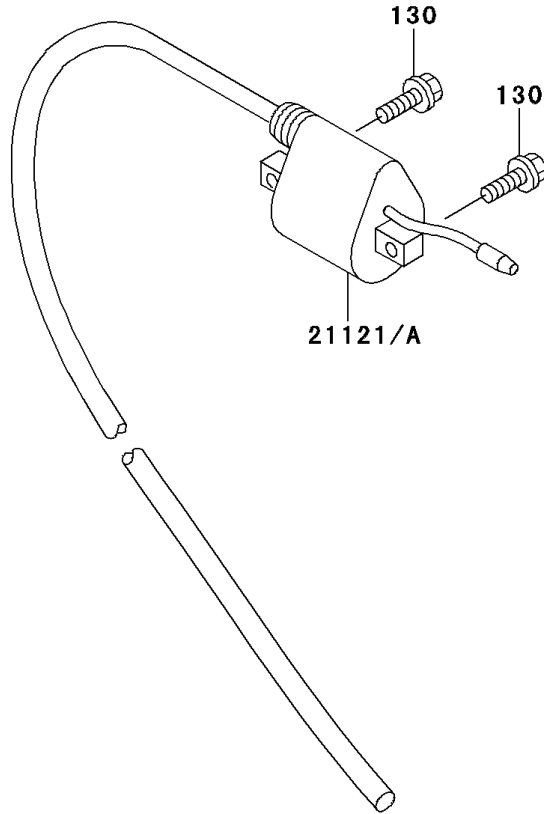

1996 KX60 PARTS DIAGRAM

Ignition System

E1830

1996 KX60 PARTS LIST

Ignition System

ITEM NAME	PART NUMBER	QUANTITY
BOLT-FLANGED,6X16 (Ref # 130)	130G0616	2
COIL-IGNITION (Ref # 21121)	21121-1186	1
CAP-SPARK PLUG (Ref # 21130)	21130-1062	1
CLAMP (Ref # 92037)	92037-1173	1
PLUG-SPARK,BR9EG(NGK) (Ref # 92070A)	92070-1063	1
PLUG-SPARK,B9EG(NGK) (Ref # 92070B)	92070-1223	1