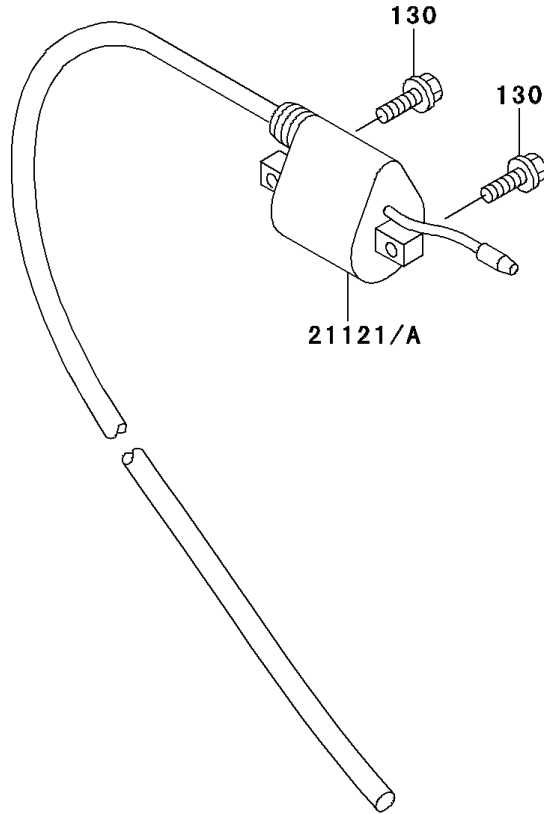

1997 KX60 PARTS DIAGRAM

Ignition System

E1830

1997 KX60 PARTS LIST

Ignition System

ITEM NAME	PART NUMBER	QUANTITY
BOLT-FLANGED,6X16 (Ref # 130)	130G0616	2
COIL-IGNITION (Ref # 21121)	21121-1186	1
CAP-SPARK PLUG (Ref # 21130)	21130-1062	1
CLAMP (Ref # 92037)	92037-1173	1
PLUG-SPARK,BR9EG(NGK) (Ref # 92070A)	92070-1063	1
PLUG-SPARK,B9EG(NGK) (Ref # 92070B)	92070-1223	1