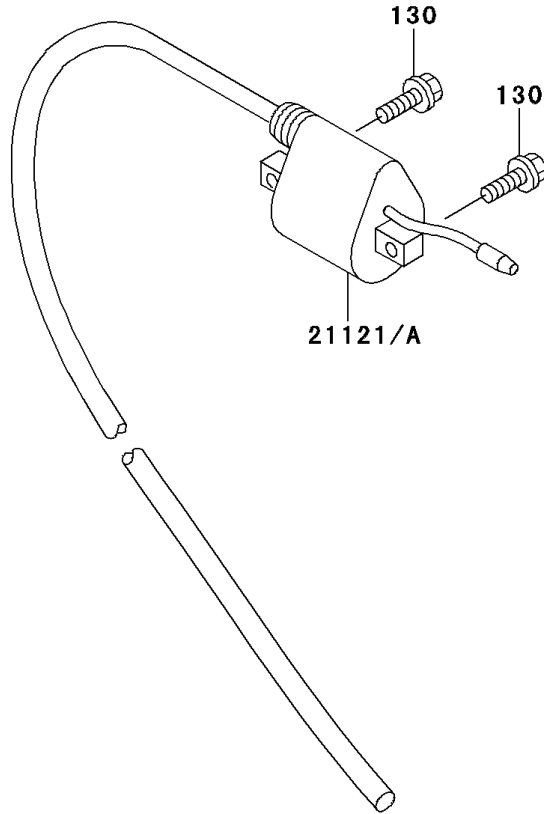

1998 KX60 PARTS DIAGRAM

Ignition System

E1830

1998 KX60 PARTS LIST

Ignition System

ITEM NAME	PART NUMBER	QUANTITY
BOLT-FLANGED,6X16 (Ref # 130)	130G0616	2
COIL-IGNITION (Ref # 21121)	21121-1186	1
CAP-SPARK PLUG (Ref # 21130)	21130-1062	1
CLAMP (Ref # 92037)	92037-1173	1
PLUG-SPARK,BR9EG(NGK) (Ref # 92070A)	92070-1063	1
PLUG-SPARK,B9EG(NGK) (Ref # 92070B)	92070-1223	1