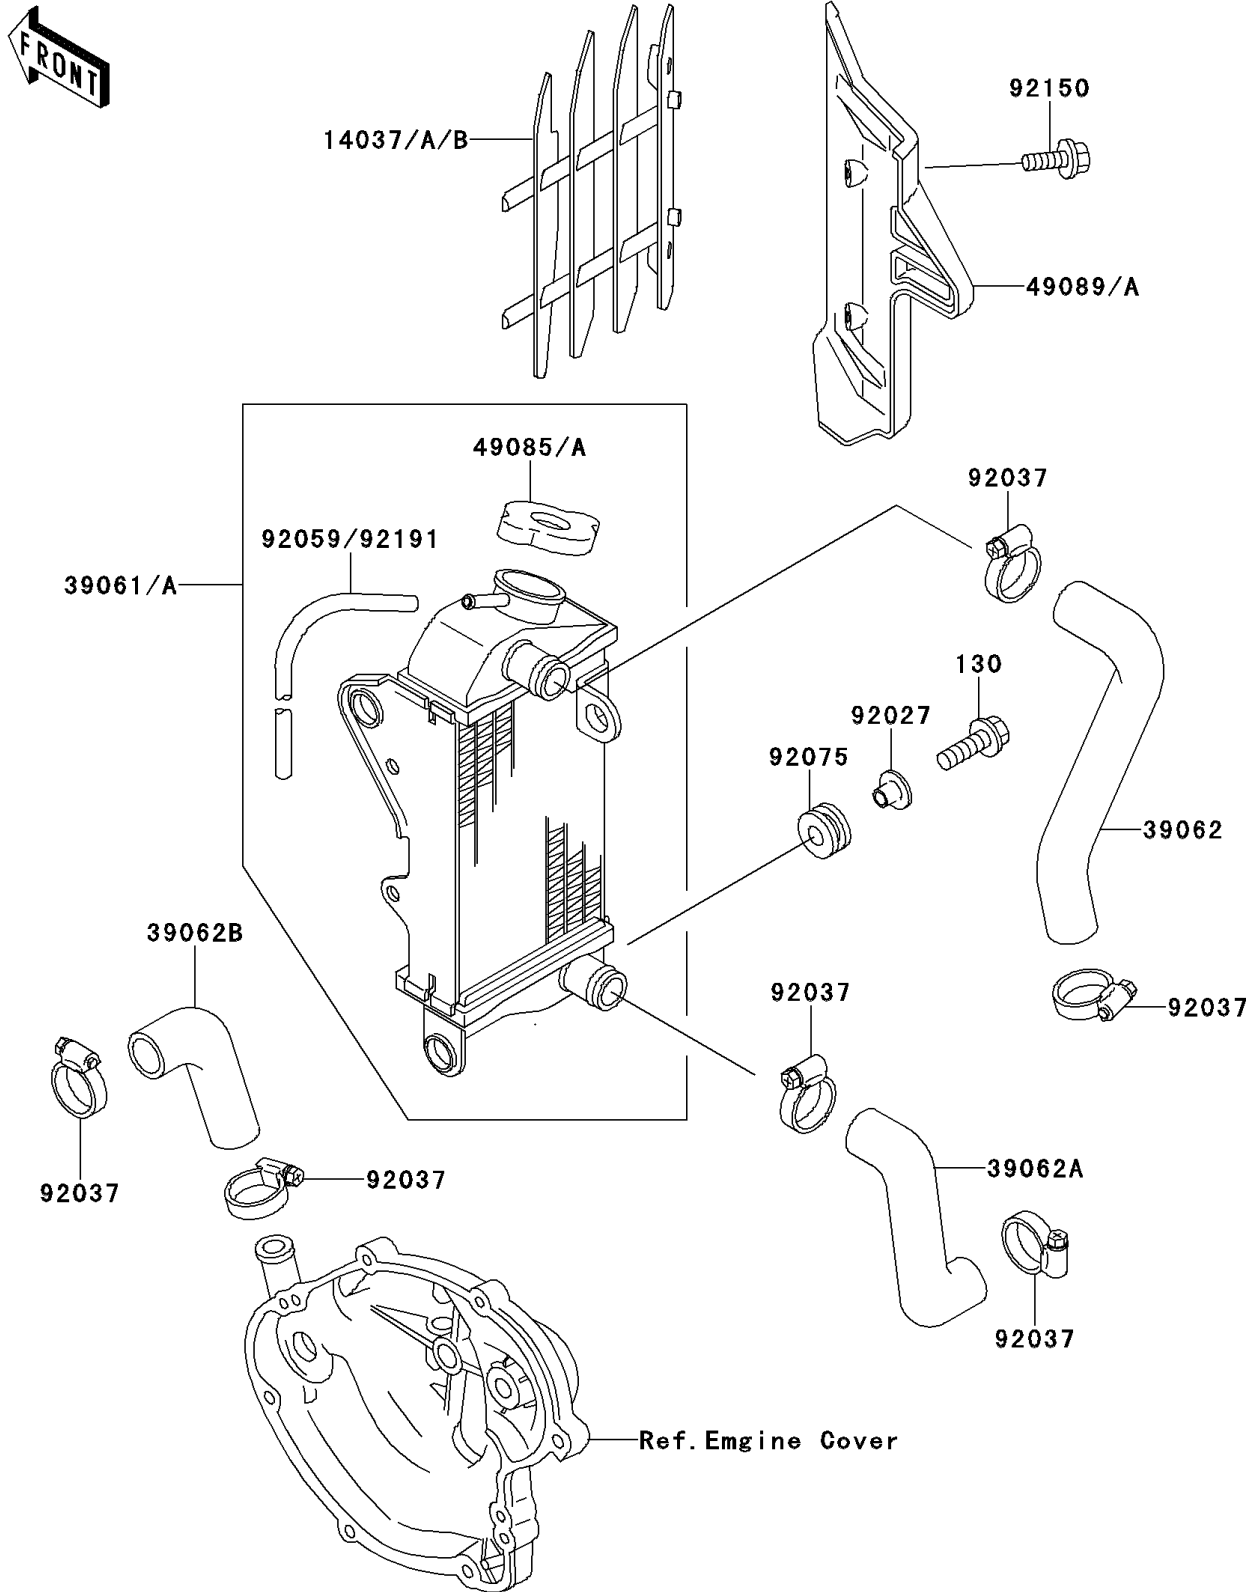

1994 KX60 PARTS DIAGRAM

Radiator

E3032

1994 KX60 PARTS LIST

Radiator

ITEM NAME	PART NUMBER	QUANTITY
BOLT-FLANGED,6X16 (Ref # 130)	130G0616	3
SCREEN,RH,L.GREEN (Ref # 14037B)	14037-1121-6W	1
RADIATOR-ASSY (Ref # 39061)	39061-1059	1
HOSE-COOLING,RADIATOR,UPP (Ref # 39062)	39062-1076	1
HOSE-COOLING,RADIATOR,LWR (Ref # 39062A)	39062-1077	1
HOSE-COOLING (Ref # 39062B)	39062-1078	1
CAP-ASSY-PRESSURE (Ref # 49085)	49085-1066	1
SHROUD-ENGINE,RH,L.GREEN (Ref # 49089A)	49089-1056-6W	1
COLLAR,L=9.6 (Ref # 92027)	92027-1045	3
CLAMP,COOLING HOSE (Ref # 92037)	92037-1589	6
TUBE,5X9X600 (Ref # 92059)	92059-1259	1
DAMPER (Ref # 92075)	92075-1185	3
BOLT,FLANGED,6X16 (Ref # 92150)	92150-1506	2