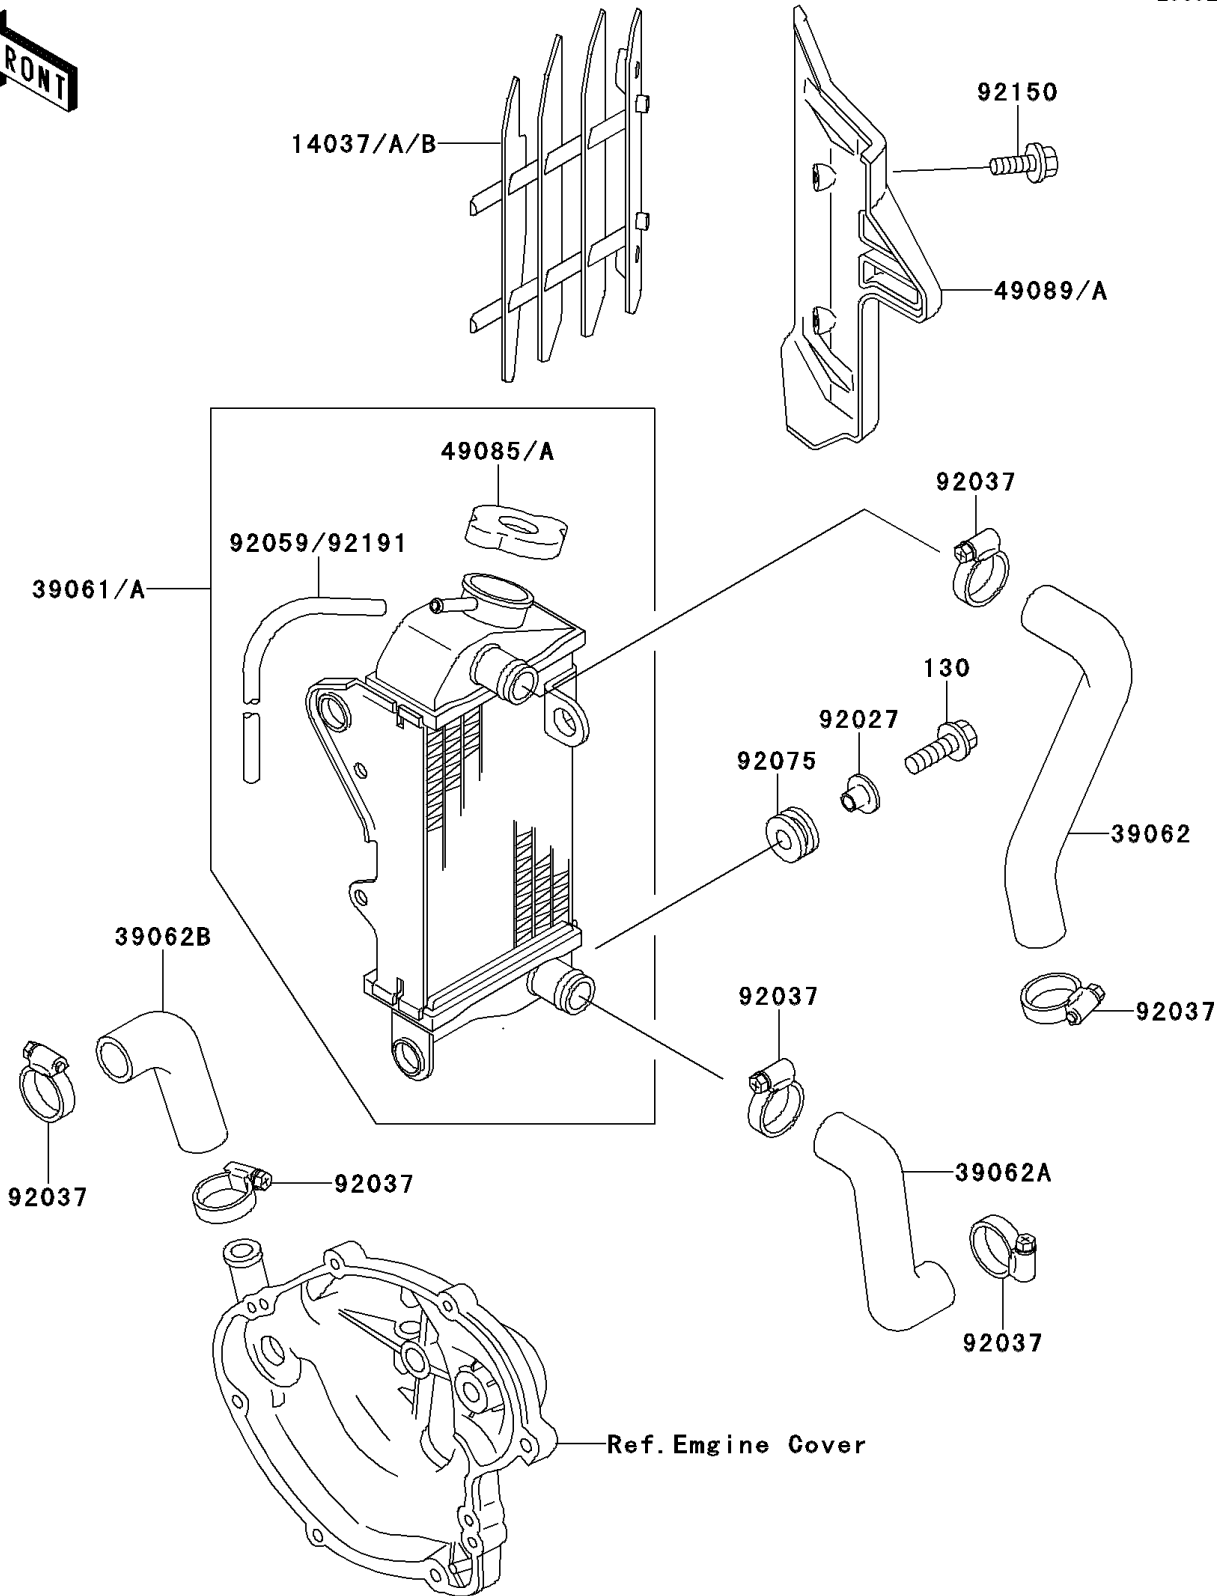

1997 KX60 PARTS DIAGRAM

Radiator

E3032

1997 KX60 PARTS LIST

Radiator

| ITEM NAME | PART NUMBER | QUANTITY |
|--|---------------|----------|
| BOLT-FLANGED,6X16 (Ref # 130) | 130G0616 | 3 |
| SCREEN,RH,WHITE (Ref # 14037A) | 14037-1121-RZ | 1 |
| RADIATOR-ASSY (Ref # 39061A) | 39061-1238 | 1 |
| HOSE-COOLING,RADIATOR,UPP (Ref # 39062) | 39062-1076 | 1 |
| HOSE-COOLING,RADIATOR,LWR (Ref # 39062A) | 39062-1077 | 1 |
| HOSE-COOLING (Ref # 39062B) | 39062-1078 | 1 |
| CAP-ASSY-PRESSURE (Ref # 49085A) | 49085-1070 | 1 |
| SHROUD-ENGINE,RH,L.GREEN (Ref # 49089A) | 49089-1056-6W | 1 |
| COLLAR,L=9.6 (Ref # 92027) | 92027-1045 | 3 |
| CLAMP,COOLING HOSE (Ref # 92037) | 92037-1589 | 6 |
| DAMPER (Ref # 92075) | 92075-1185 | 3 |
| BOLT,FLANGED,6X16 (Ref # 92150) | 92150-1506 | 2 |
| TUBE,5X8X700 (Ref # 92191) | 92191-1122 | 1 |