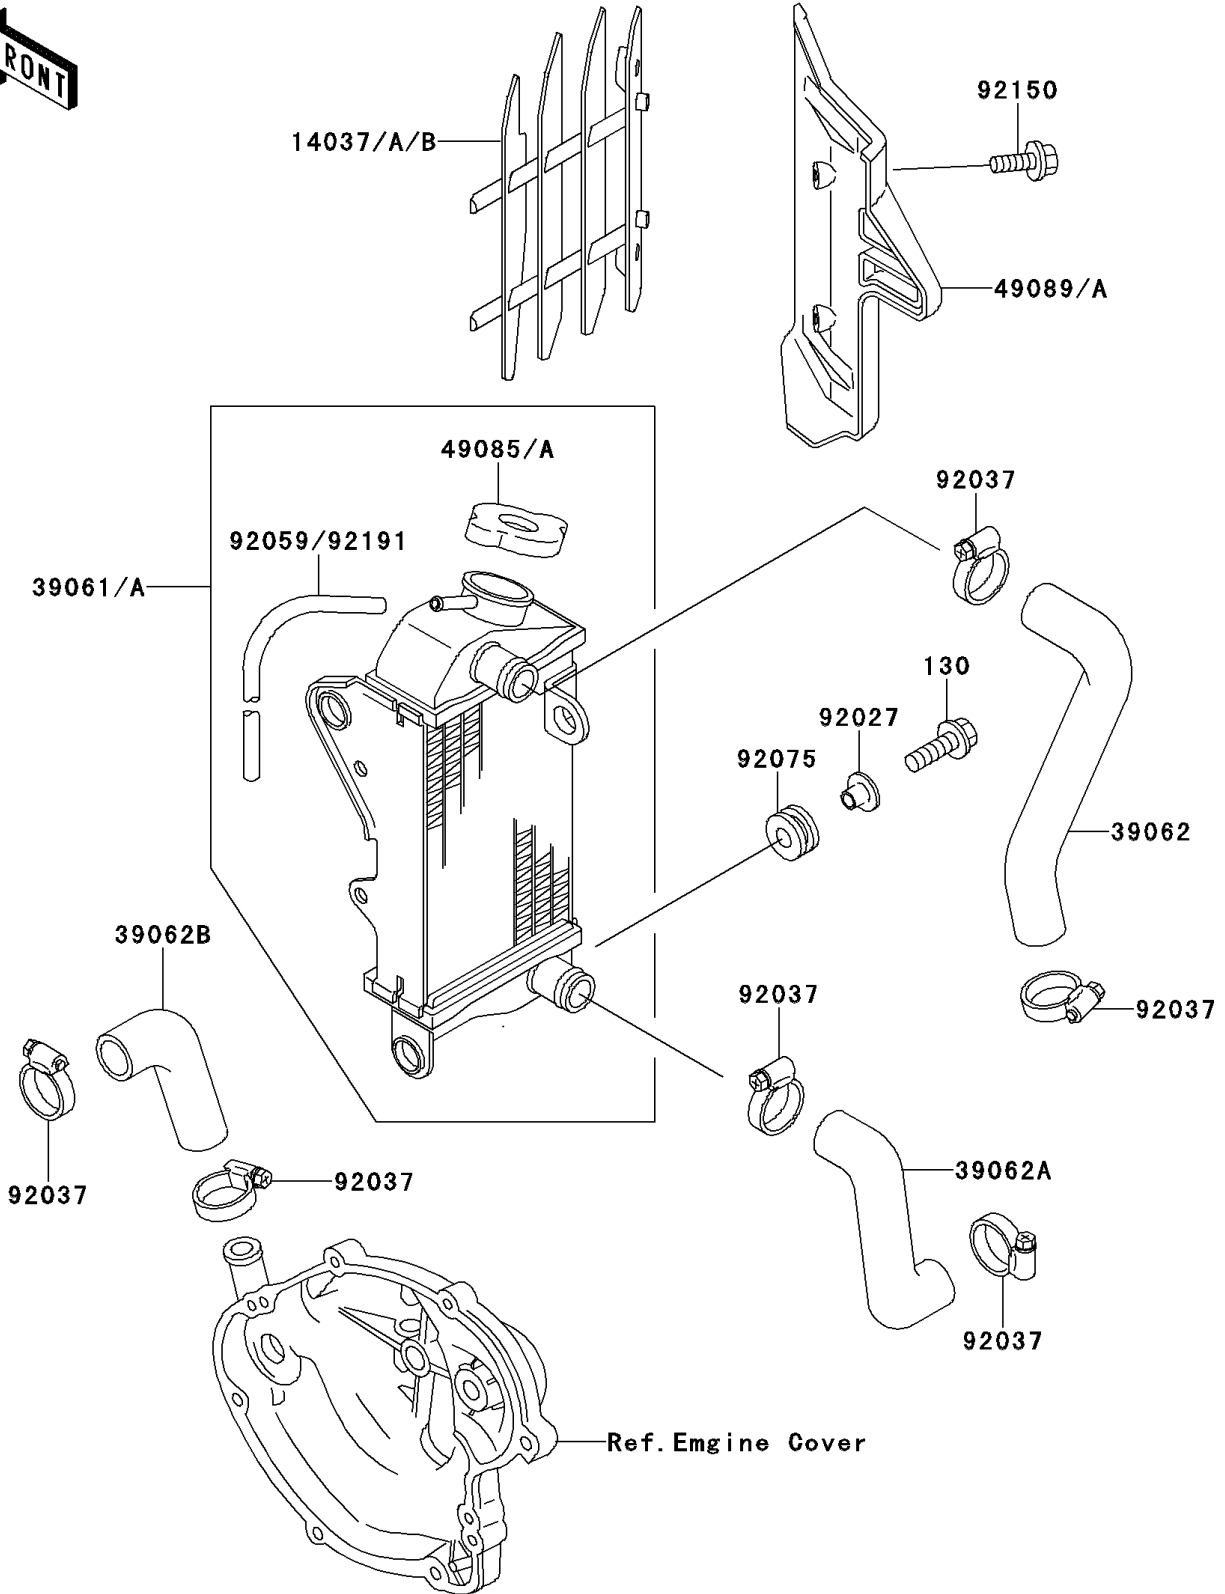

1998 KX60 PARTS DIAGRAM

Radiator

E3032

1998 KX60 PARTS LIST

Radiator

ITEM NAME	PART NUMBER	QUANTITY
BOLT-FLANGED,6X16 (Ref # 130)	130G0616	3
SCREEN,RH,WHITE (Ref # 14037A)	14037-1121-RZ	1
RADIATOR-ASSY (Ref # 39061A)	39061-1238	1
HOSE-COOLING,RADIATOR,UPP (Ref # 39062)	39062-1076	1
HOSE-COOLING,RADIATOR,LWR (Ref # 39062A)	39062-1077	1
HOSE-COOLING (Ref # 39062B)	39062-1078	1
CAP-ASSY-PRESSURE (Ref # 49085A)	49085-1070	1
SHROUD-ENGINE,RH,L.GREEN (Ref # 49089A)	49089-1056-6W	1
COLLAR,L=9.6 (Ref # 92027)	92027-1045	3
CLAMP,COOLING HOSE (Ref # 92037)	92037-1589	6
DAMPER (Ref # 92075)	92075-1185	3
BOLT,FLANGED,6X16 (Ref # 92150)	92150-1506	2
TUBE,5X8X700 (Ref # 92191)	92191-1122	1