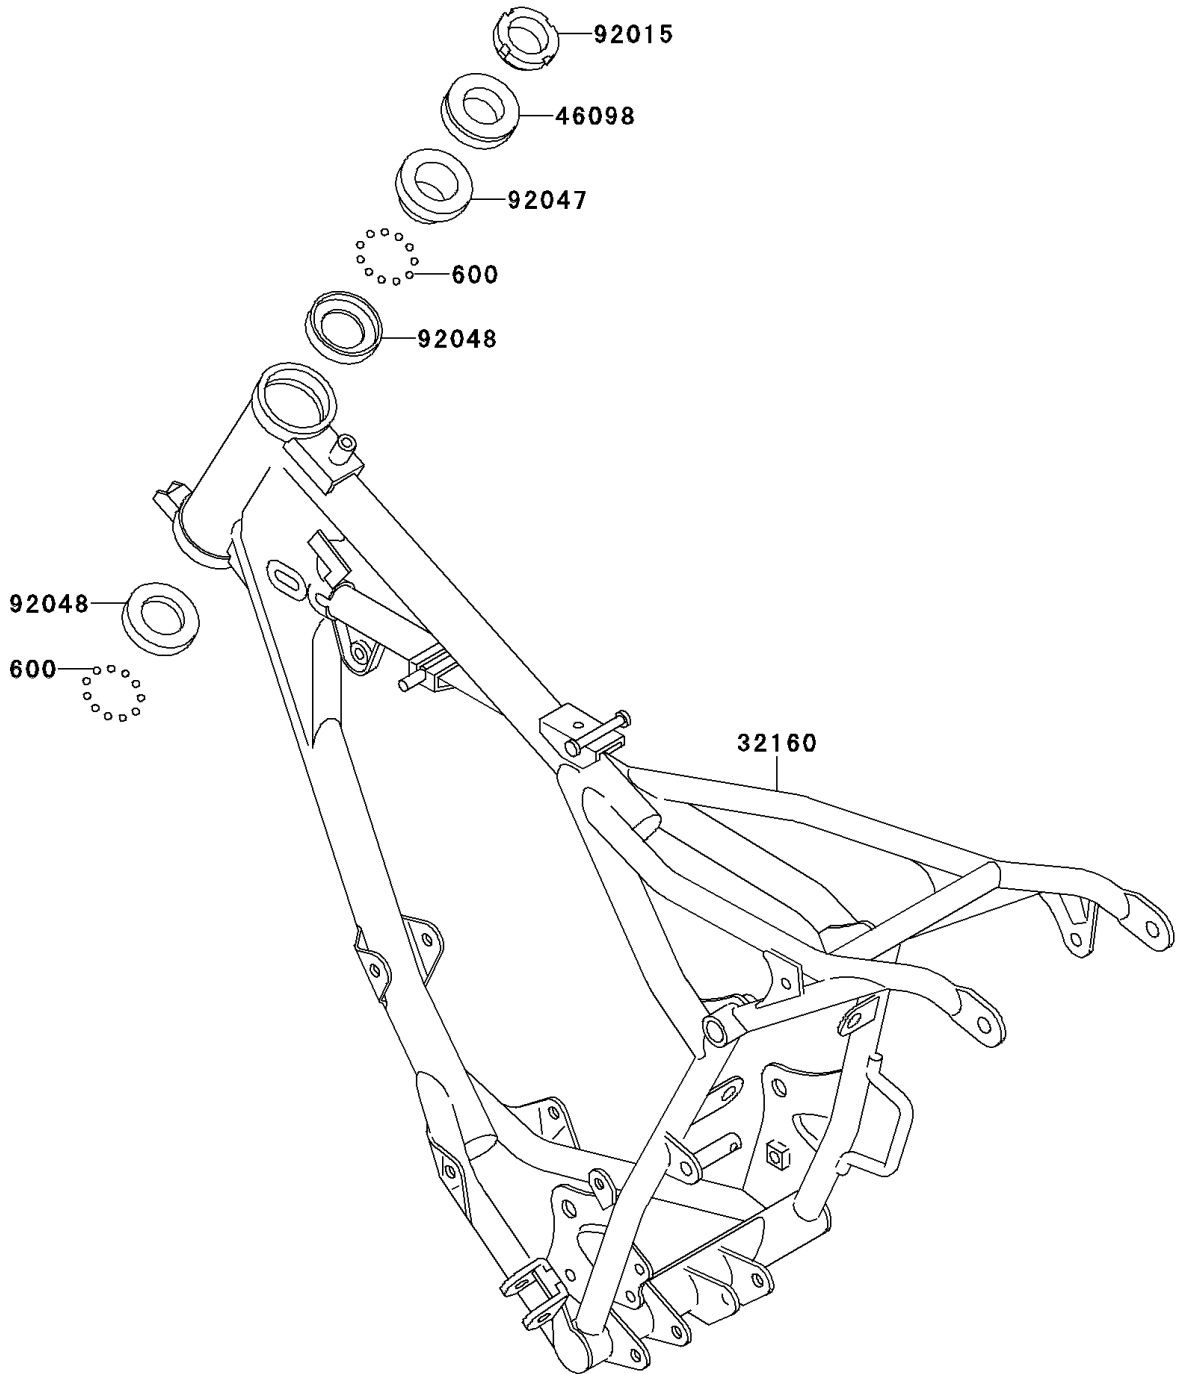

1994 KX60 PARTS DIAGRAM

Frame

F2120

1994 KX60 PARTS LIST

Frame

ITEM NAME	PART NUMBER	QUANTITY
BALL-STEEL,3/16" (Ref # 600)	600A0600	46
FRAME-COMP (Ref # 32160)	32160-1053	1
CAP,STEERING STEM (Ref # 46098)	46098-018	1
NUT,STEERING LOCK,25MM (Ref # 92015)	92015-1222	1
CONE,STEERING STEM BEARING (Ref # 92047)	92047-014	1
RACE,STEERING STEM BEARING (Ref # 92048)	92048-009	2