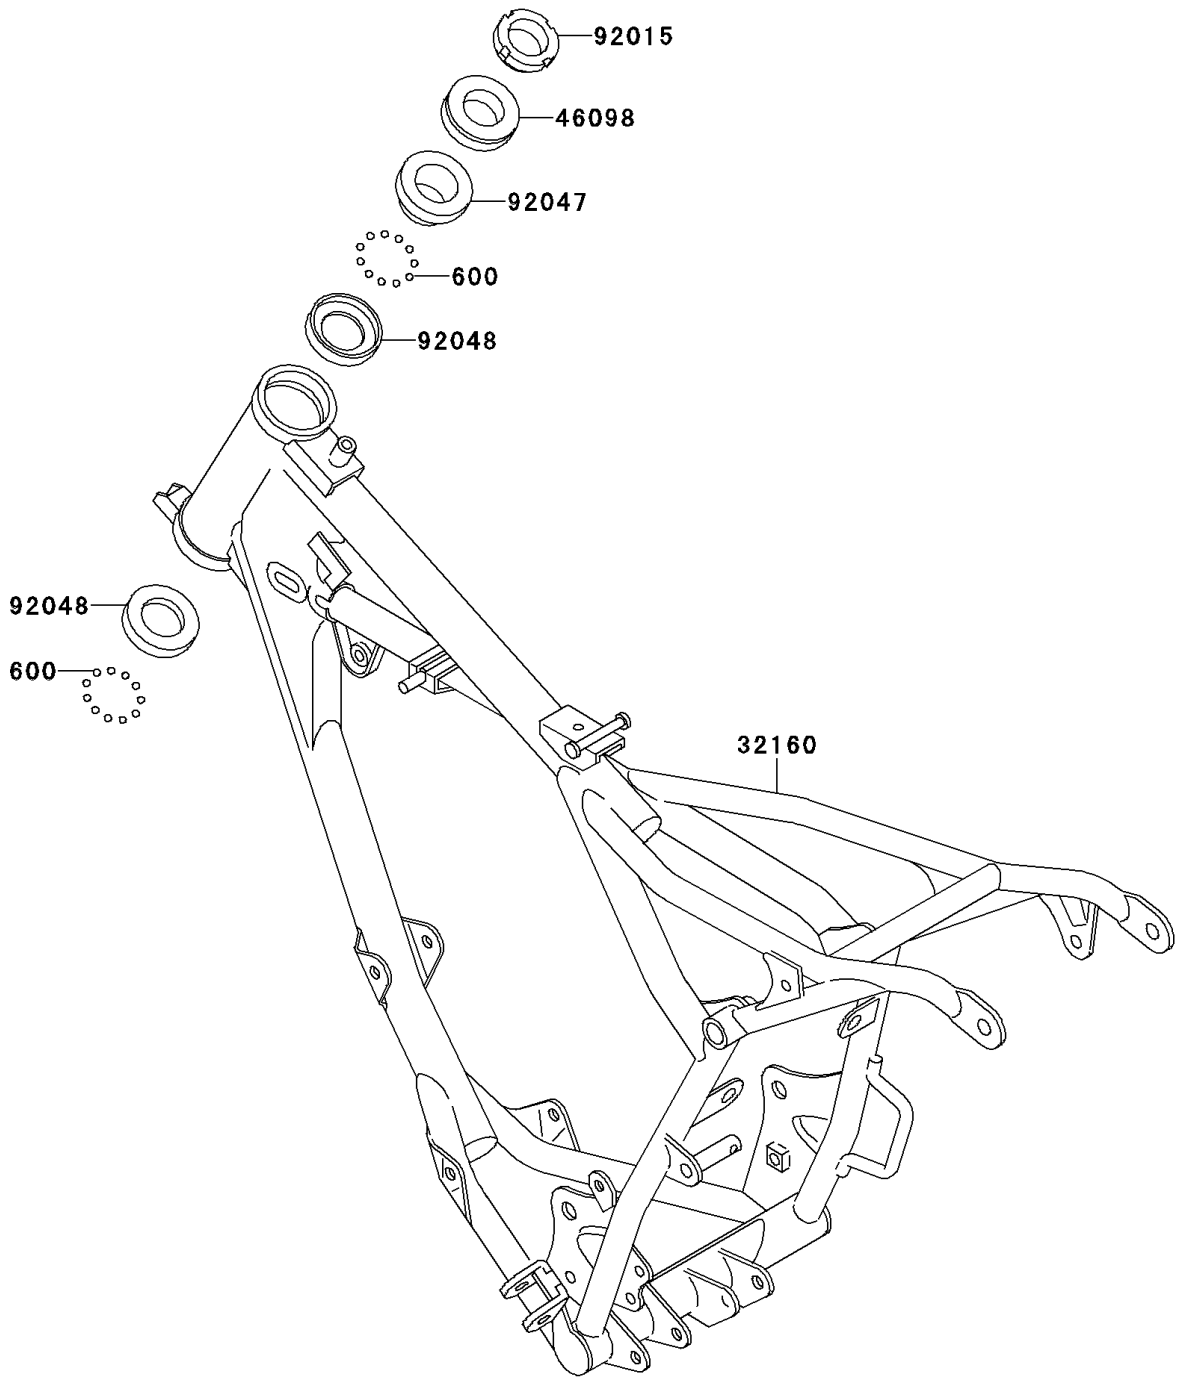

1995 KX60 PARTS DIAGRAM

Frame

F2120

1995 KX60 PARTS LIST

Frame

ITEM NAME	PART NUMBER	QUANTITY
BALL-STEEL,3/16" (Ref # 600)	600A0600	46
FRAME-COMP (Ref # 32160)	32160-1053	1
CAP,STEERING STEM (Ref # 46098)	46098-018	1
NUT,STEERING LOCK,25MM (Ref # 92015)	92015-1222	1
CONE,STEERING STEM BEARING (Ref # 92047)	92047-014	1
RACE,STEERING STEM BEARING (Ref # 92048)	92048-009	2