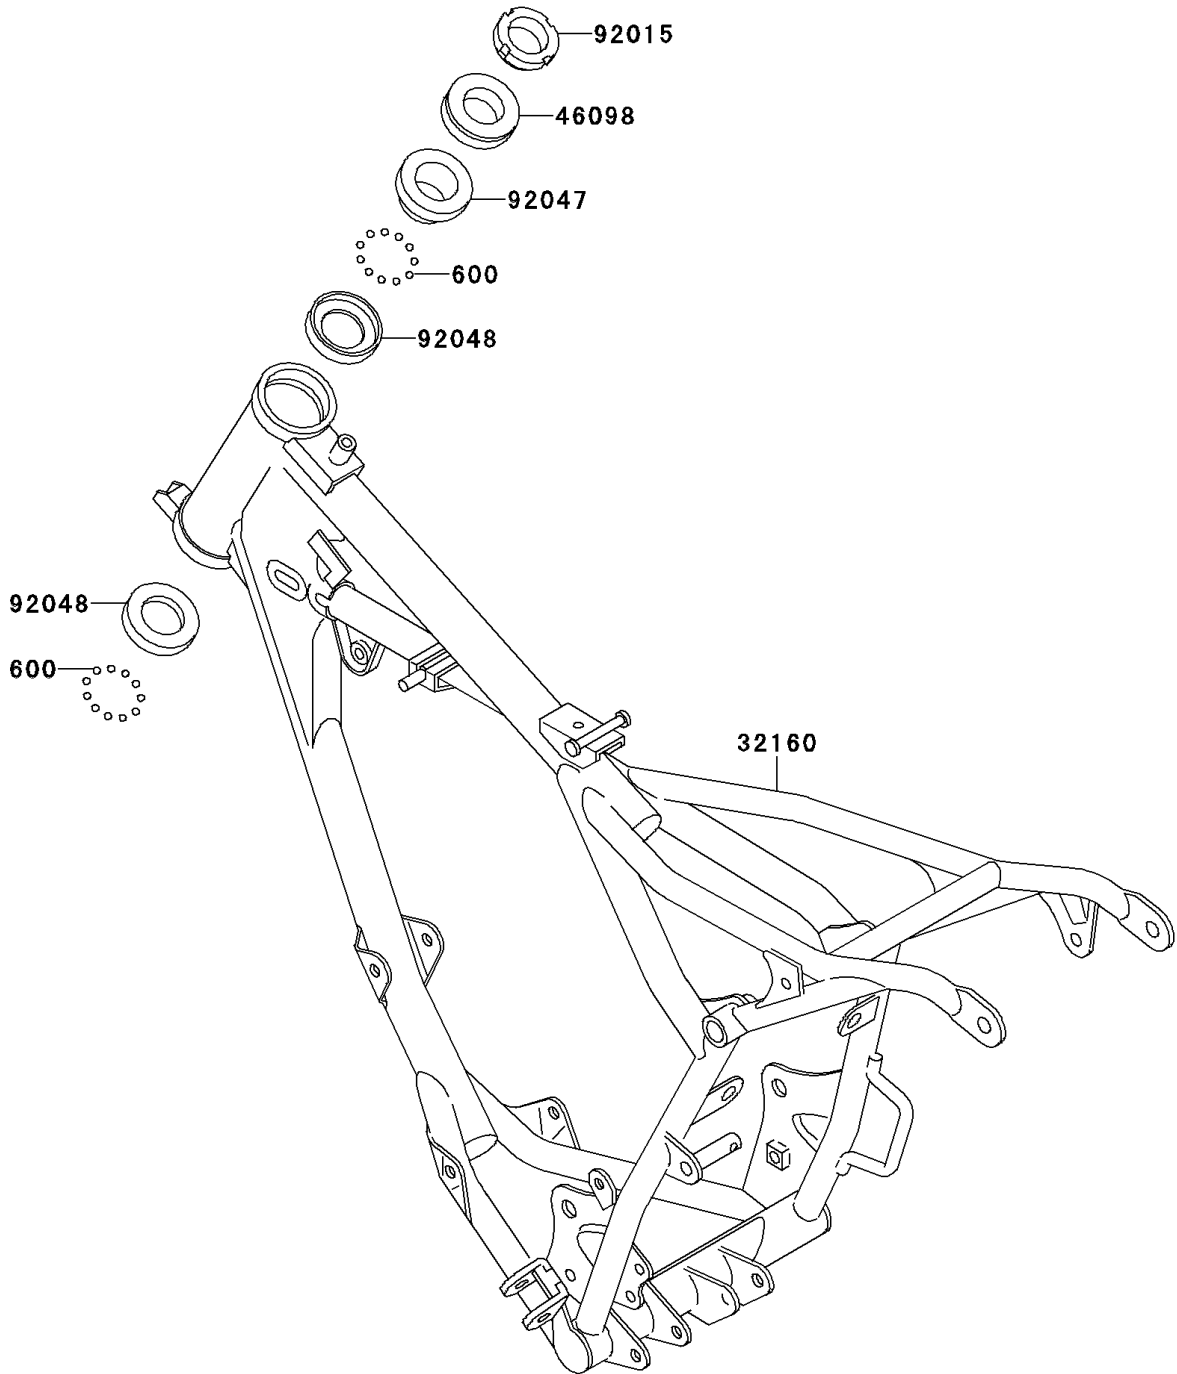

# 1995 KX60 PARTS DIAGRAM

Frame

F2120

## 1995 KX60 PARTS LIST

### Frame

ITEM NAME	PART NUMBER	QUANTITY
BALL-STEEL,3/16" (Ref # 600)	600A0600	46
FRAME-COMP (Ref # 32160)	32160-1053	1
CAP,STEERING STEM (Ref # 46098)	46098-018	1
NUT,STEERING LOCK,25MM (Ref # 92015)	92015-1222	1
CONE,STEERING STEM BEARING (Ref # 92047)	92047-014	1
RACE,STEERING STEM BEARING (Ref # 92048)	92048-009	2