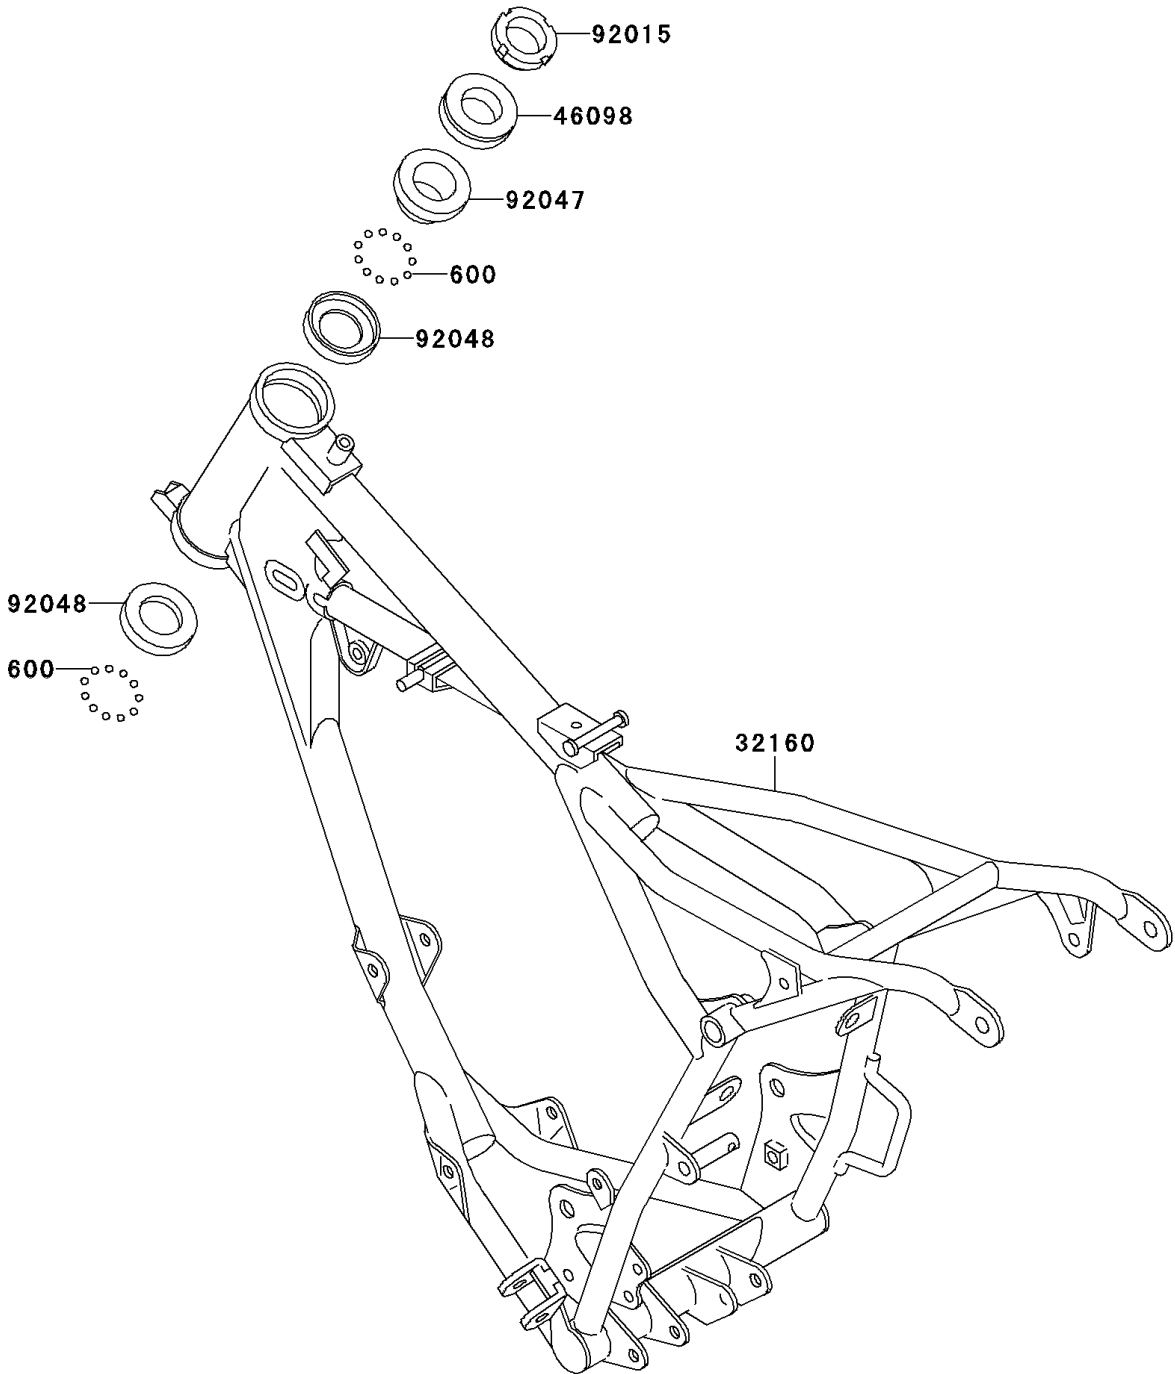

# 1997 KX60 PARTS DIAGRAM

Frame

F2120

# 1997 KX60 PARTS LIST

## Frame

ITEM NAME	PART NUMBER	QUANTITY
BALL-STEEL,3/16" (Ref # 600)	600A0600	46
FRAME-COMP (Ref # 32160)	32160-1053	1
CAP,STEERING STEM (Ref # 46098)	46098-018	1
NUT,STEERING LOCK,25MM (Ref # 92015)	92015-1222	1
CONE,STEERING STEM BEARING (Ref # 92047)	92047-014	1
RACE,STEERING STEM BEARING (Ref # 92048)	92048-009	2