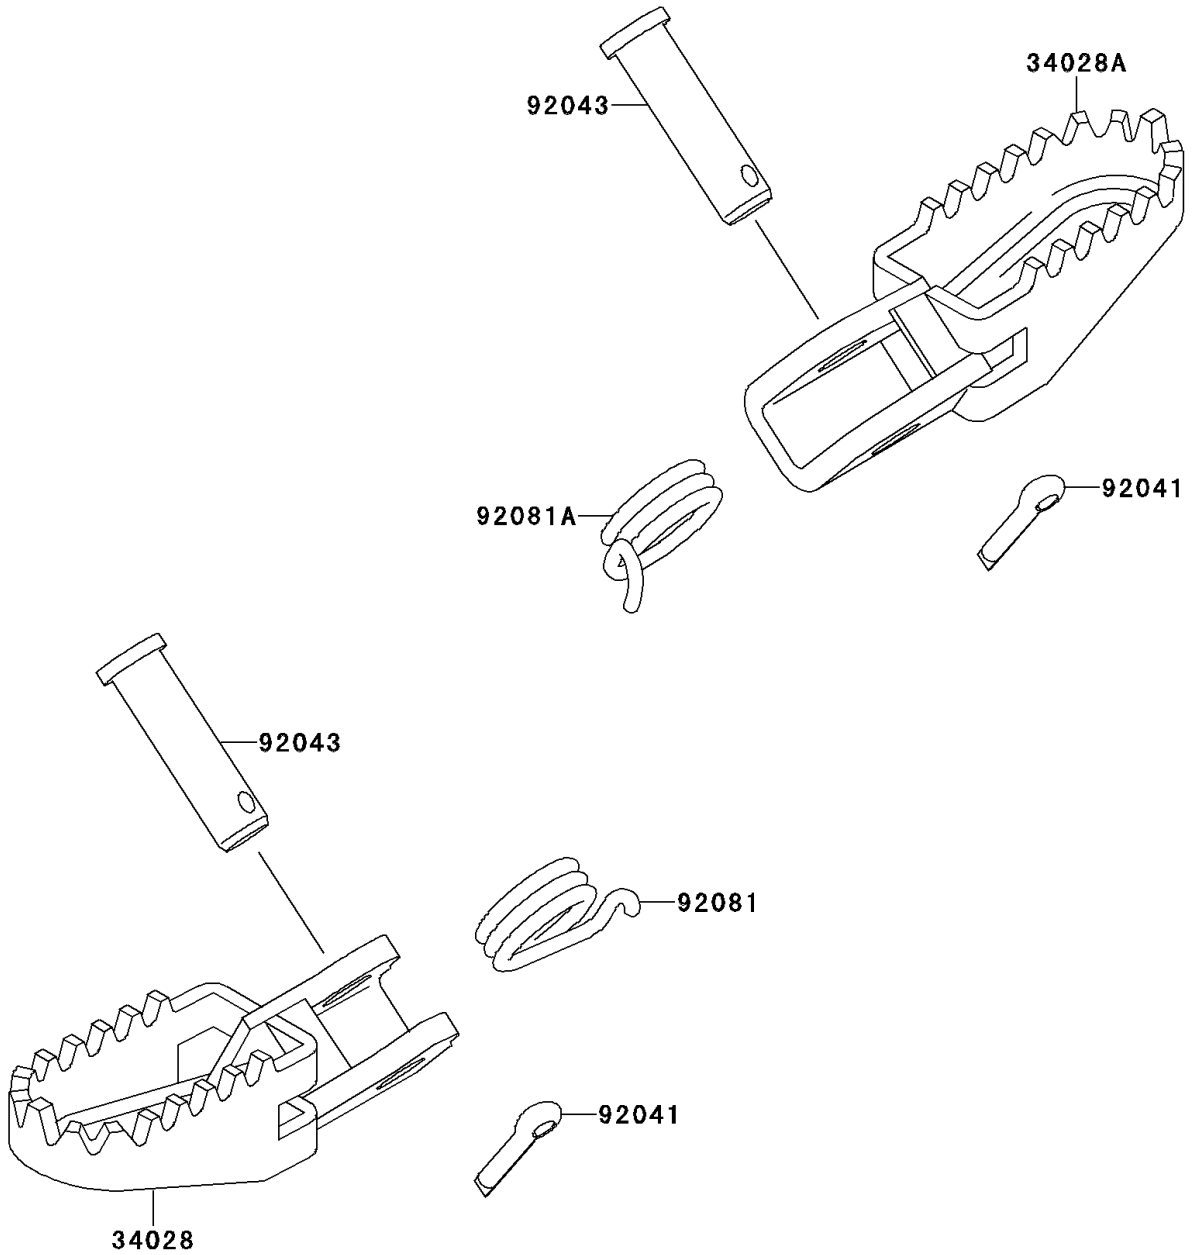

1994 KX60 PARTS DIAGRAM

Footrests

F2160

1994 KX60 PARTS LIST

Footrests

ITEM NAME	PART NUMBER	QUANTITY
STEP,LH (Ref # 34028)	34028-1237	1
STEP,RH (Ref # 34028A)	34028-1238	1
COTTER,2.5X15 (Ref # 92041)	92041-1051	2
PIN,8X32 (Ref # 92043)	92043-1143	2
SPRING,FOOTREST,LH (Ref # 92081)	92081-1491	1
SPRING,FOOTREST,RH (Ref # 92081A)	92081-1543	1