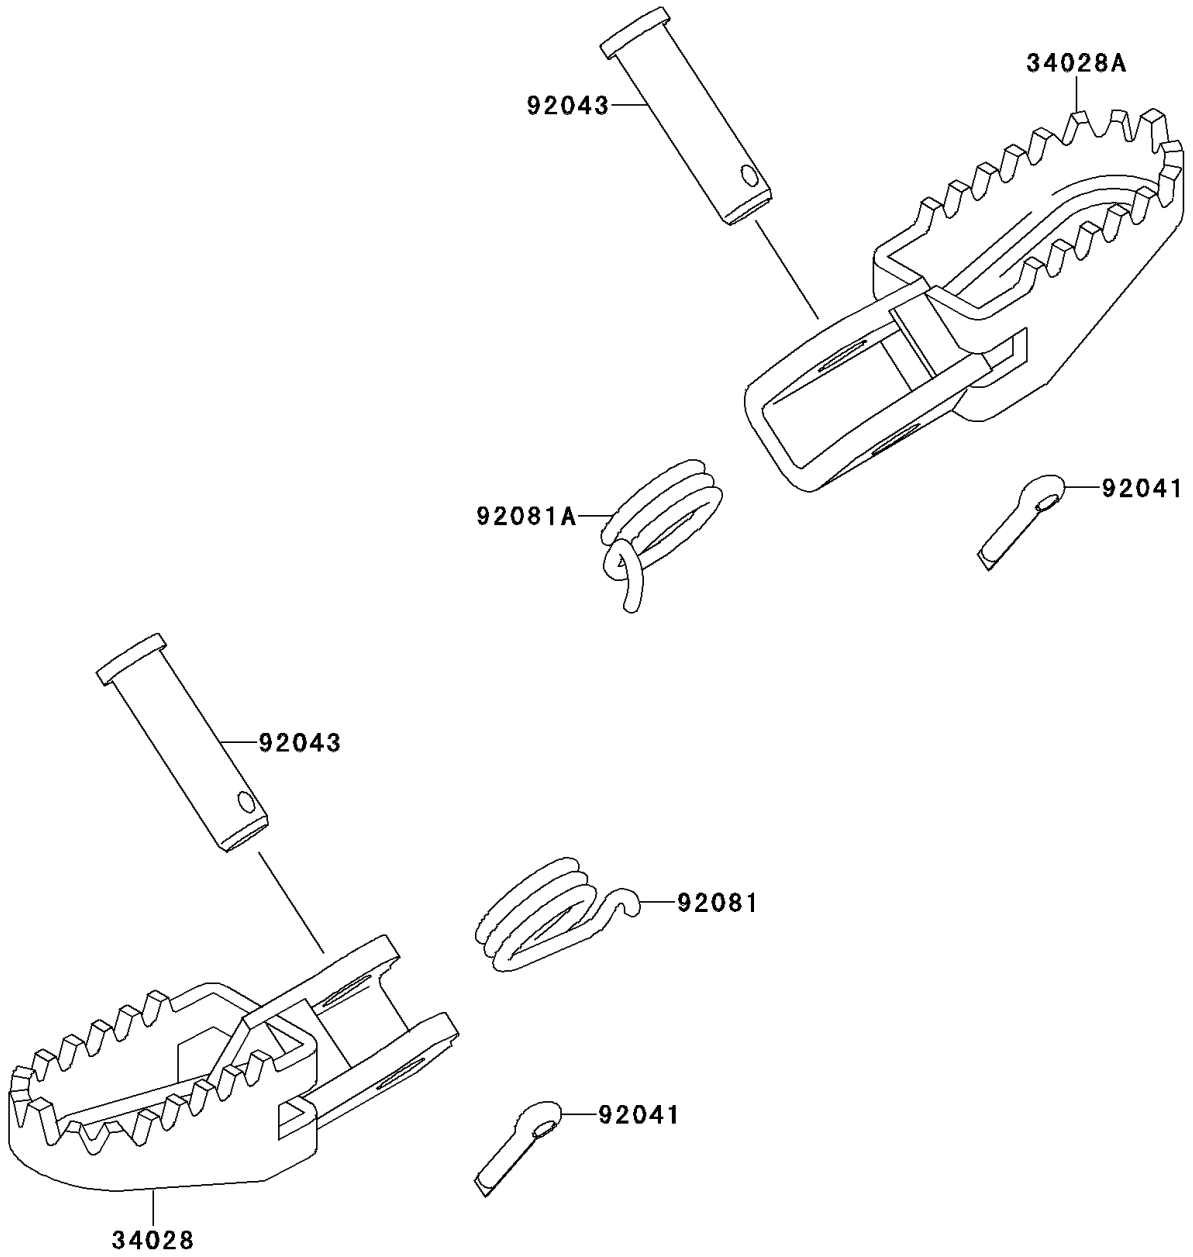

1994 KX60 PARTS DIAGRAM

Footrests

F2160

1994 KX60 PARTS LIST

Footrests

ITEM NAME	PART NUMBER	QUANTITY
STEP,LH (Ref # 34028)	34028-1237	1
STEP,RH (Ref # 34028A)	34028-1238	1
COTTER,2.5X15 (Ref # 92041)	92041-1051	2
PIN,8X32 (Ref # 92043)	92043-1143	2
SPRING,FOOTREST,LH (Ref # 92081)	92081-1491	1
SPRING,FOOTREST,RH (Ref # 92081A)	92081-1543	1