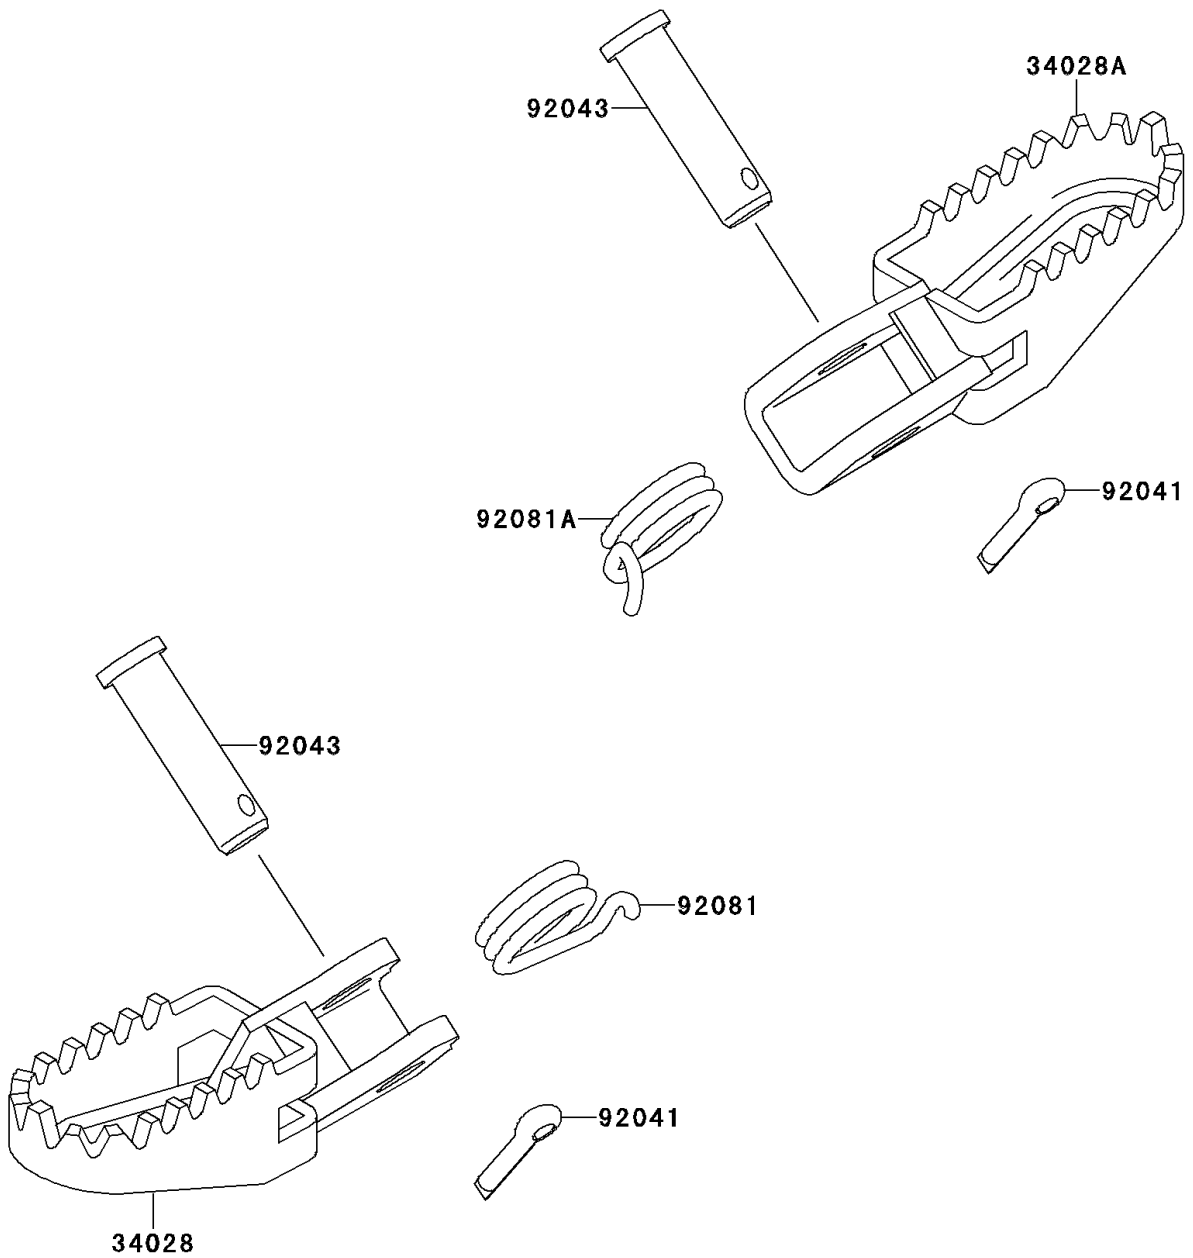

# 1995 KX60 PARTS DIAGRAM

Footrests

F2160

# 1995 KX60 PARTS LIST

## Footrests

ITEM NAME	PART NUMBER	QUANTITY
STEP,LH (Ref # 34028)	34028-1237	1
STEP,RH (Ref # 34028A)	34028-1238	1
COTTER,2.5X15 (Ref # 92041)	92041-1051	2
PIN,8X32 (Ref # 92043)	92043-1143	2
SPRING,FOOTREST,LH (Ref # 92081)	92081-1491	1
SPRING,FOOTREST,RH (Ref # 92081A)	92081-1543	1