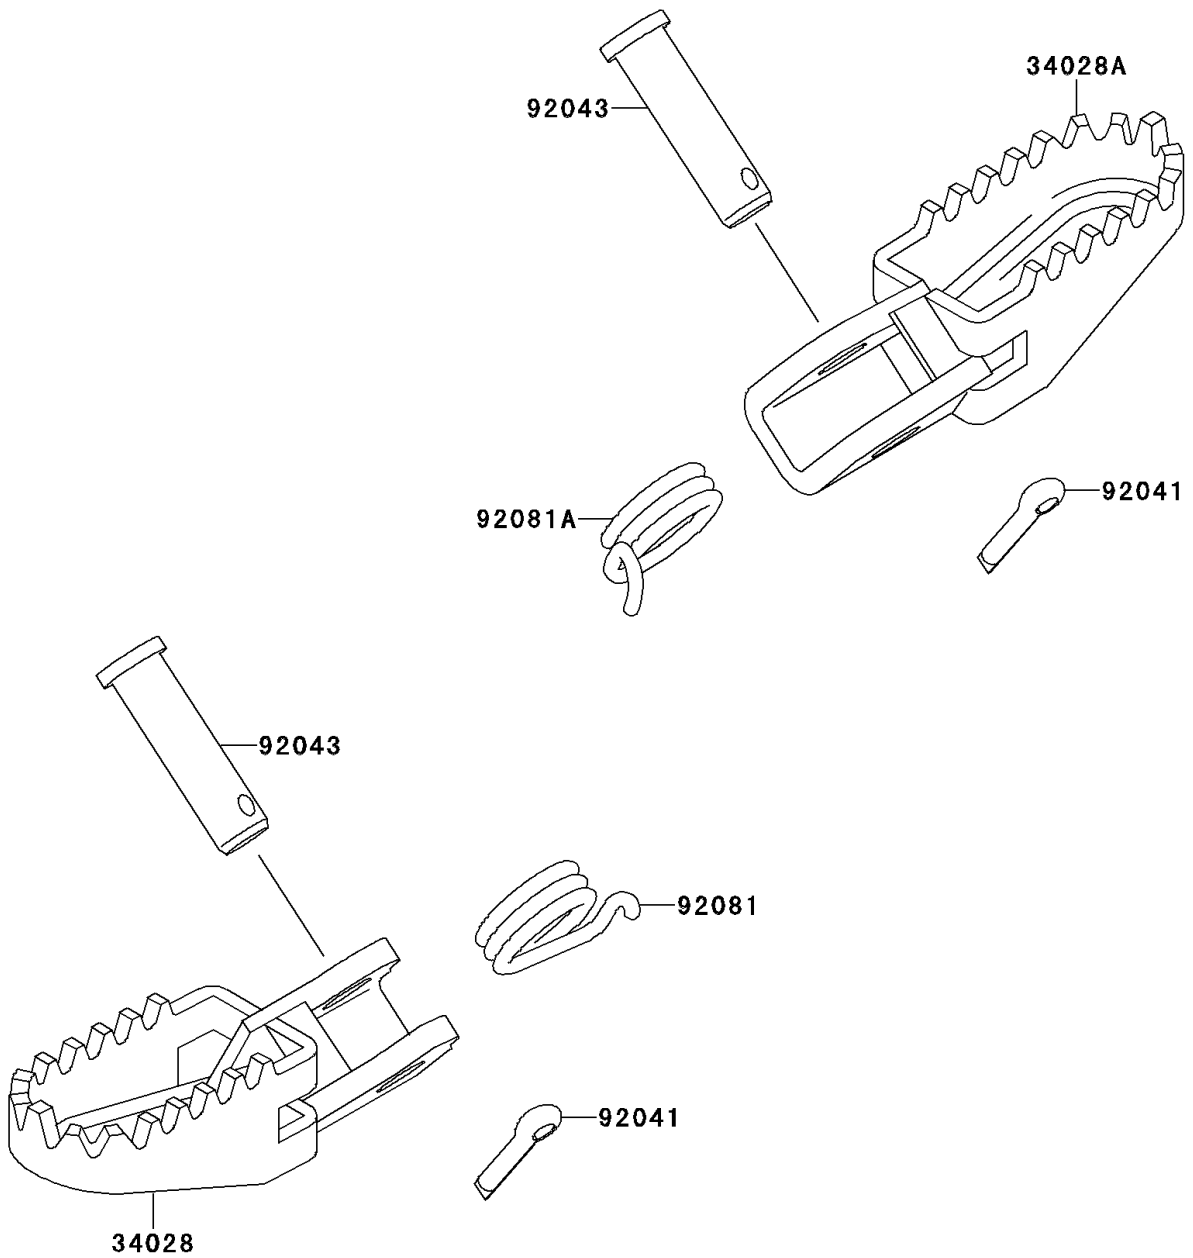

1996 KX60 PARTS DIAGRAM

Footrests

F2160

1996 KX60 PARTS LIST

Footrests

ITEM NAME	PART NUMBER	QUANTITY
STEP,LH (Ref # 34028)	34028-1237	1
STEP,RH (Ref # 34028A)	34028-1238	1
COTTER,2.5X15 (Ref # 92041)	92041-1051	2
PIN,8X32 (Ref # 92043)	92043-1143	2
SPRING,FOOTREST,LH (Ref # 92081)	92081-1491	1
SPRING,FOOTREST,RH (Ref # 92081A)	92081-1543	1