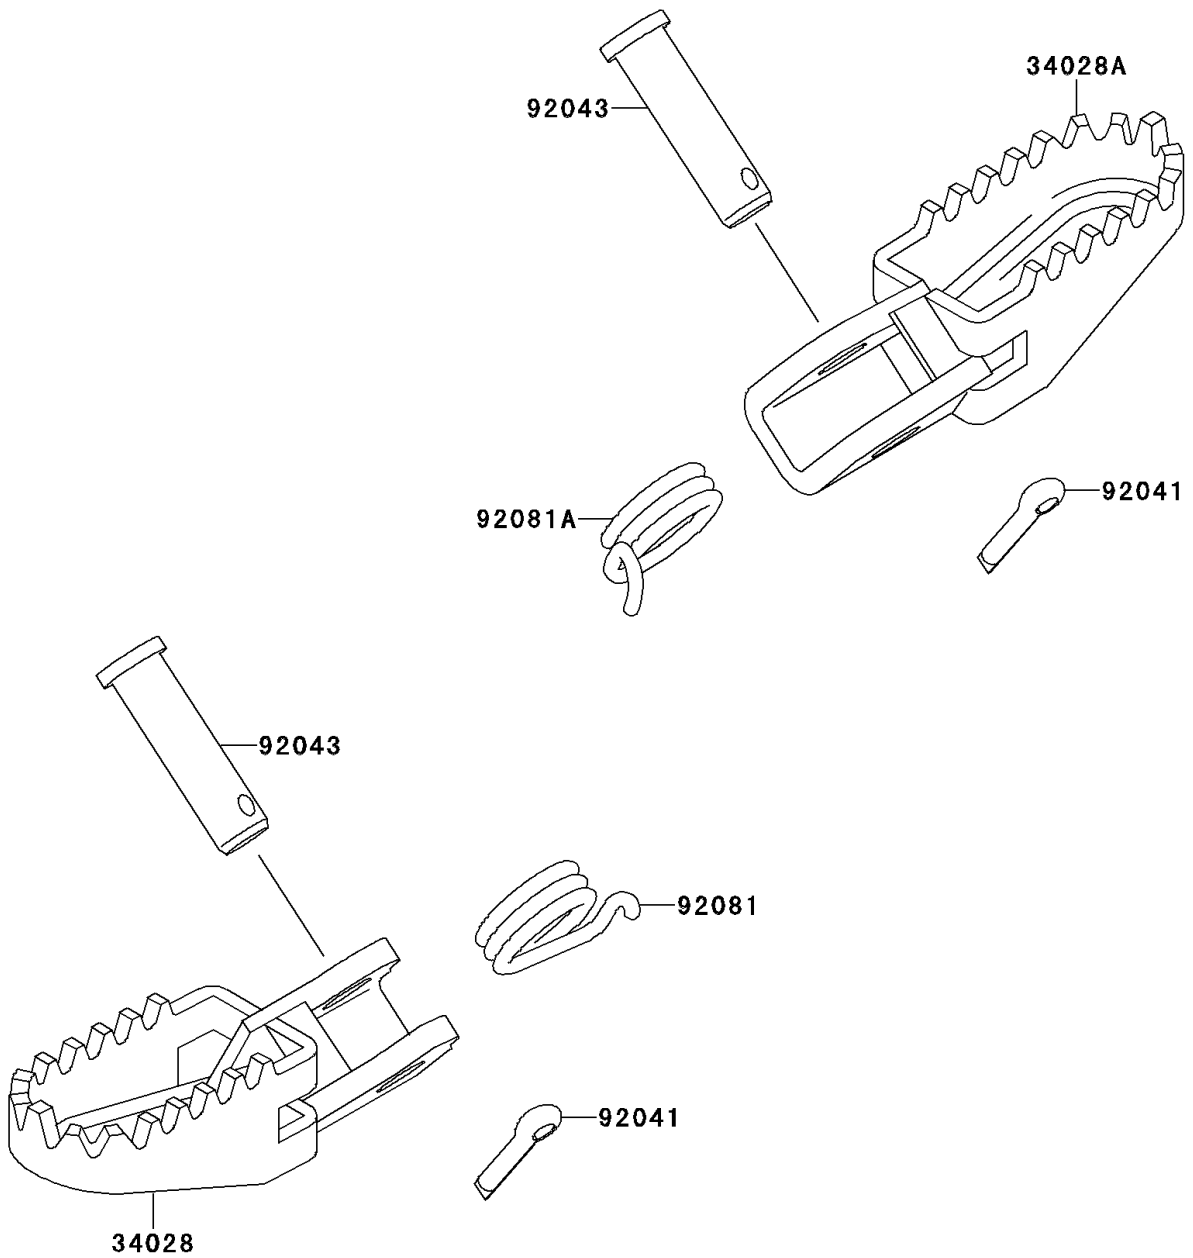

# 1997 KX60 PARTS DIAGRAM

Footrests

F2160

# 1997 KX60 PARTS LIST

## Footrests

ITEM NAME	PART NUMBER	QUANTITY
STEP,LH (Ref # 34028)	34028-1237	1
STEP,RH (Ref # 34028A)	34028-1238	1
COTTER,2.5X15 (Ref # 92041)	92041-1051	2
PIN,8X32 (Ref # 92043)	92043-1143	2
SPRING,FOOTREST,LH (Ref # 92081)	92081-1491	1
SPRING,FOOTREST,RH (Ref # 92081A)	92081-1543	1