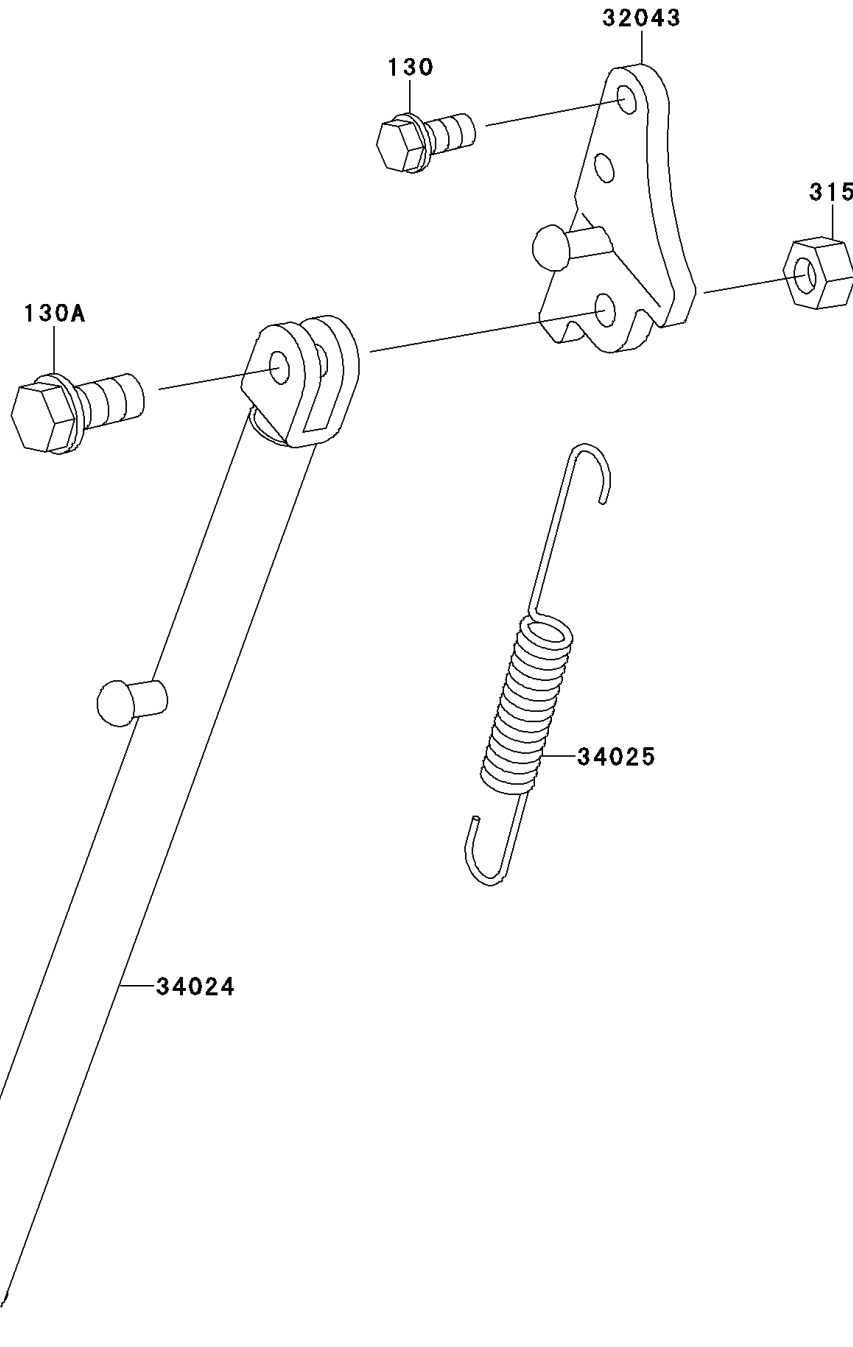

1994 KX60 PARTS DIAGRAM

Stand(s)

F2190

1994 KX60 PARTS LIST

Stand(s)

ITEM NAME	PART NUMBER	QUANTITY
BOLT-FLANGED,8X12 (Ref # 130)	130G0812	2
BOLT-FLANGED,10X30 (Ref # 130A)	130V1030	1
NUT-HEX-FINE,10MM,BLACK (Ref # 315)	315C1000	1
BRACKET-STAND,SIDE (Ref # 32043)	32043-1312	1
STAND-SIDE (Ref # 34024)	34024-1233	1
SPRING,STAND (Ref # 34025)	34025-005	1