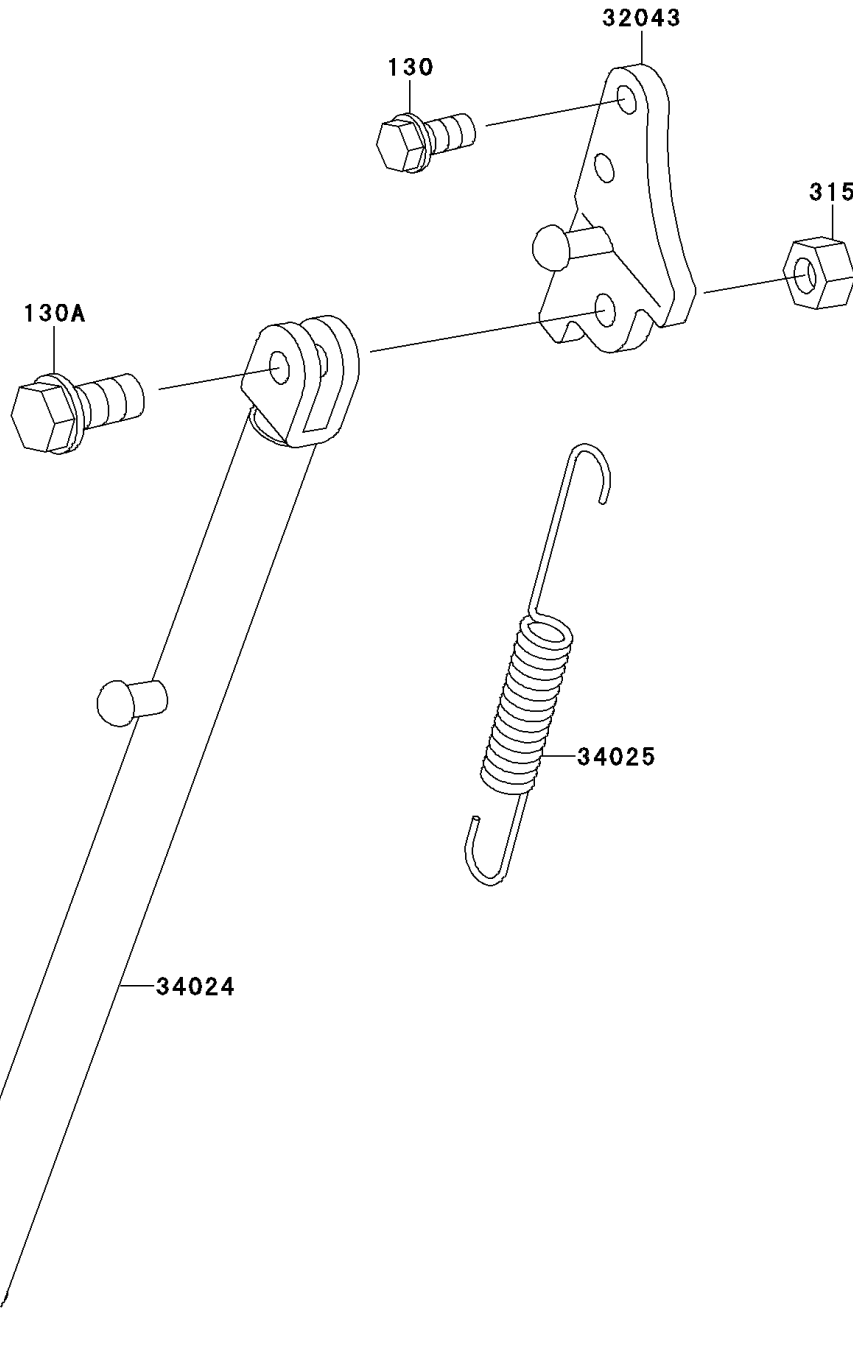

1995 KX60 PARTS DIAGRAM

Stand(s)

F2190

1995 KX60 PARTS LIST

Stand(s)

ITEM NAME	PART NUMBER	QUANTITY
BOLT-FLANGED,8X12 (Ref # 130)	130G0812	2
BOLT-FLANGED,10X30 (Ref # 130A)	130V1030	1
NUT-HEX-FINE,10MM,BLACK (Ref # 315)	315C1000	1
BRACKET-STAND,SIDE (Ref # 32043)	32043-1312	1
STAND-SIDE (Ref # 34024)	34024-1233	1
SPRING,STAND (Ref # 34025)	34025-005	1