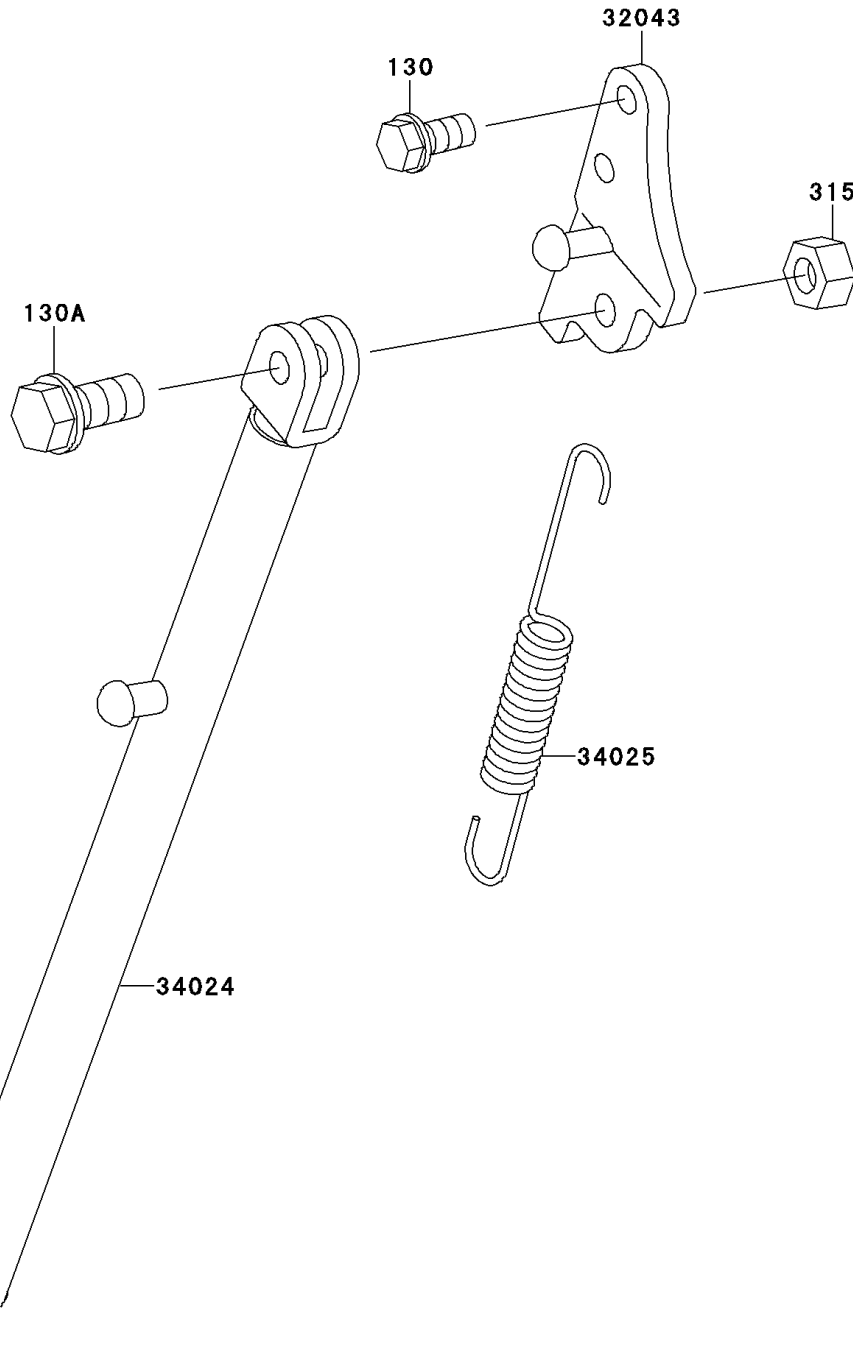

1998 KX60 PARTS DIAGRAM

Stand(s)

F2190

1998 KX60 PARTS LIST

Stand(s)

| ITEM NAME | PART NUMBER | QUANTITY |
|-------------------------------------|-------------|----------|
| BOLT-FLANGED,8X12 (Ref # 130) | 130G0812 | 2 |
| BOLT-FLANGED,10X30 (Ref # 130A) | 130V1030 | 1 |
| NUT-HEX-FINE,10MM,BLACK (Ref # 315) | 315C1000 | 1 |
| BRACKET-STAND,SIDE (Ref # 32043) | 32043-1312 | 1 |
| STAND-SIDE (Ref # 34024) | 34024-1233 | 1 |
| SPRING,STAND (Ref # 34025) | 34025-005 | 1 |