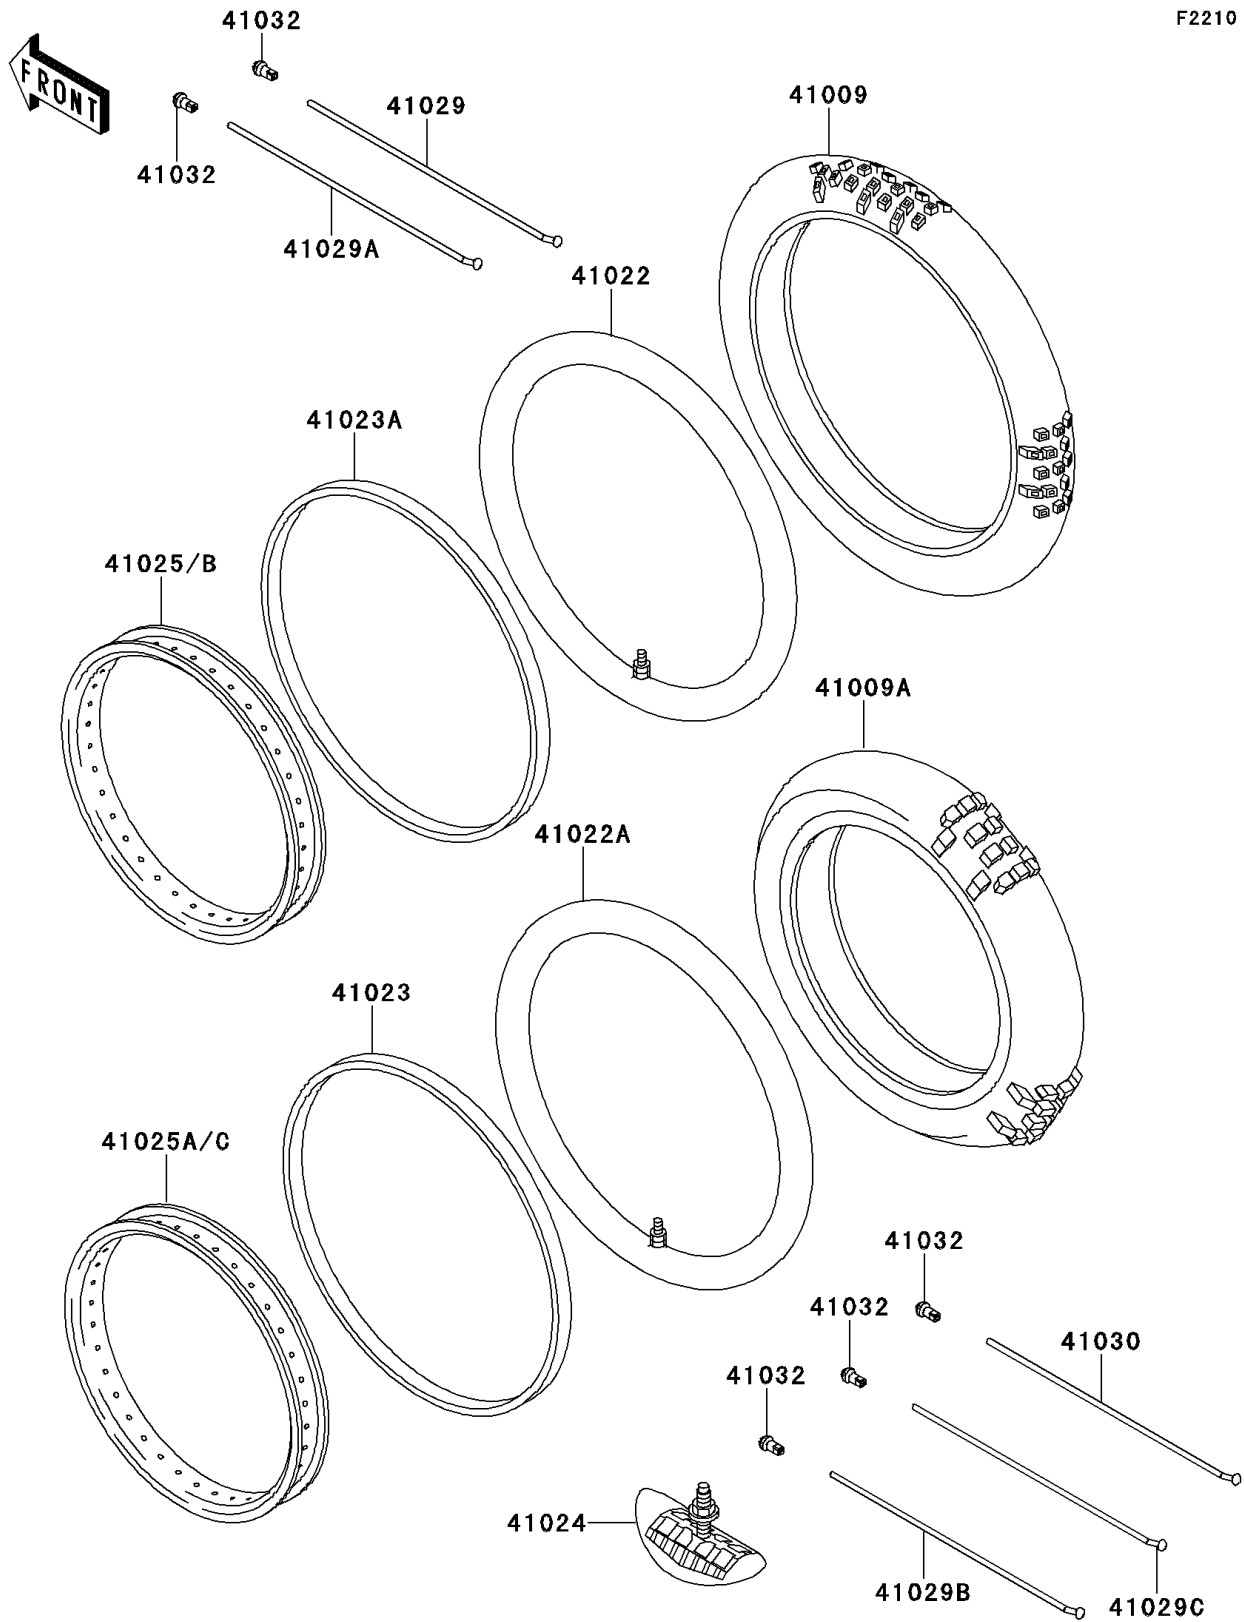

1997 KX60 PARTS DIAGRAM

Wheels/Tires

F2210

1997 KX60 PARTS LIST

Wheels/Tires

ITEM NAME	PART NUMBER	QUANTITY
TIRE,FR,60/100-14 30M,K490(D) (Ref # 41009)	41009-1057	1
TIRE,RR,80/100-12 41M,K695(D) (Ref # 41009A)	41009-1058	1
TUBE-TIRE,FR (Ref # 41022)	41022-1114	1
TUBE-TIRE,RR (Ref # 41022A)	41022-1115	1
BAND-RIM,80/100-12(D) (Ref # 41023)	41023-1066	1
BAND-RIM,80/100-14(D) (Ref # 41023A)	41023-1068	1
STOPPER-RIM,1.60-M(DUNLOP) (Ref # 41024)	41024-010	1
RIM,FR,1.40X14 (Ref # 41025)	41025-1070	1
RIM,RR,1.60X12 (Ref # 41025A)	41025-1071	1
RIM,FR,1.40X14 UT-02 (Ref # 41025B)	41025-1082	1
RIM,RR,1.60X12 UT-03 (Ref # 41025C)	41025-1083	1
SPOKE-INNER,FR,144MMX118D (Ref # 41029)	41029-1067	16
SPOKE-INNER,FR,133.5MMX97D (Ref # 41029A)	41029-1068	16
SPOKE-INNER,RR,129MMX124D (Ref # 41029B)	41029-1069	8
SPOKE-INNER,RR,113.5MMX98D (Ref # 41029C)	41029-1070	16
SPOKE-OUTER,RR,126MMX124D (Ref # 41030)	41030-1060	8
NIPPLE-SPOKE (Ref # 41032)	41032-1055	64