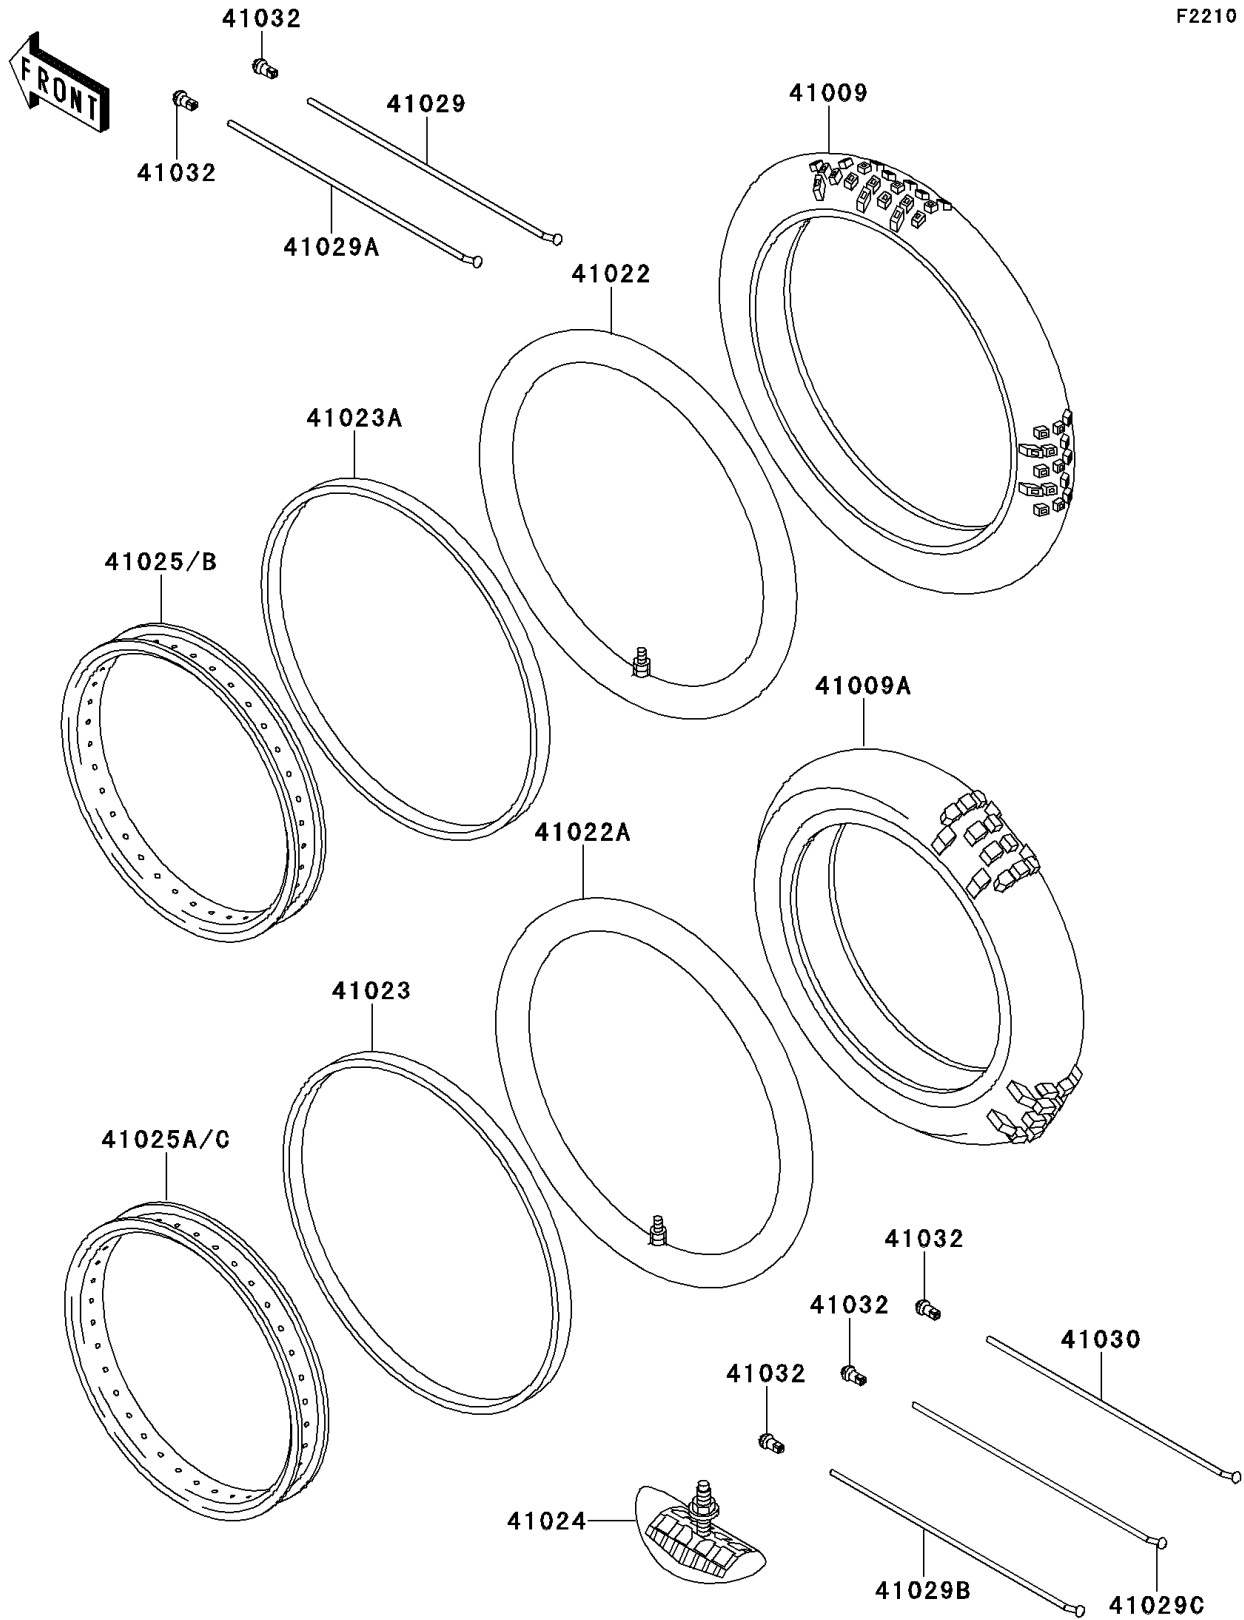

1998 KX60 PARTS DIAGRAM

Wheels/Tires

F2210

1998 KX60 PARTS LIST

Wheels/Tires

ITEM NAME	PART NUMBER	QUANTITY
TIRE,FR,60/100-14 30M,K490(D) (Ref # 41009)	41009-1057	1
TIRE,RR,80/100-12 41M,K695(D) (Ref # 41009A)	41009-1058	1
TUBE-TIRE,FR (Ref # 41022)	41022-1114	1
TUBE-TIRE,RR (Ref # 41022A)	41022-1115	1
BAND-RIM,80/100-12(D) (Ref # 41023)	41023-1066	1
BAND-RIM,80/100-14(D) (Ref # 41023A)	41023-1068	1
STOPPER-RIM,1.60-M(DUNLOP) (Ref # 41024)	41024-010	1
RIM,FR,1.40X14 (Ref # 41025)	41025-1070	1
RIM,RR,1.60X12 (Ref # 41025A)	41025-1071	1
RIM,FR,1.40X14 UT-02 (Ref # 41025B)	41025-1082	1
RIM,RR,1.60X12 UT-03 (Ref # 41025C)	41025-1083	1
SPOKE-INNER,FR,144MMX118D (Ref # 41029)	41029-1067	16
SPOKE-INNER,FR,133.5MMX97D (Ref # 41029A)	41029-1068	16
SPOKE-INNER,RR,129MMX124D (Ref # 41029B)	41029-1069	8
SPOKE-INNER,RR,113.5MMX98D (Ref # 41029C)	41029-1070	16
SPOKE-OUTER,RR,126MMX124D (Ref # 41030)	41030-1060	8
NIPPLE-SPOKE (Ref # 41032)	41032-1055	64