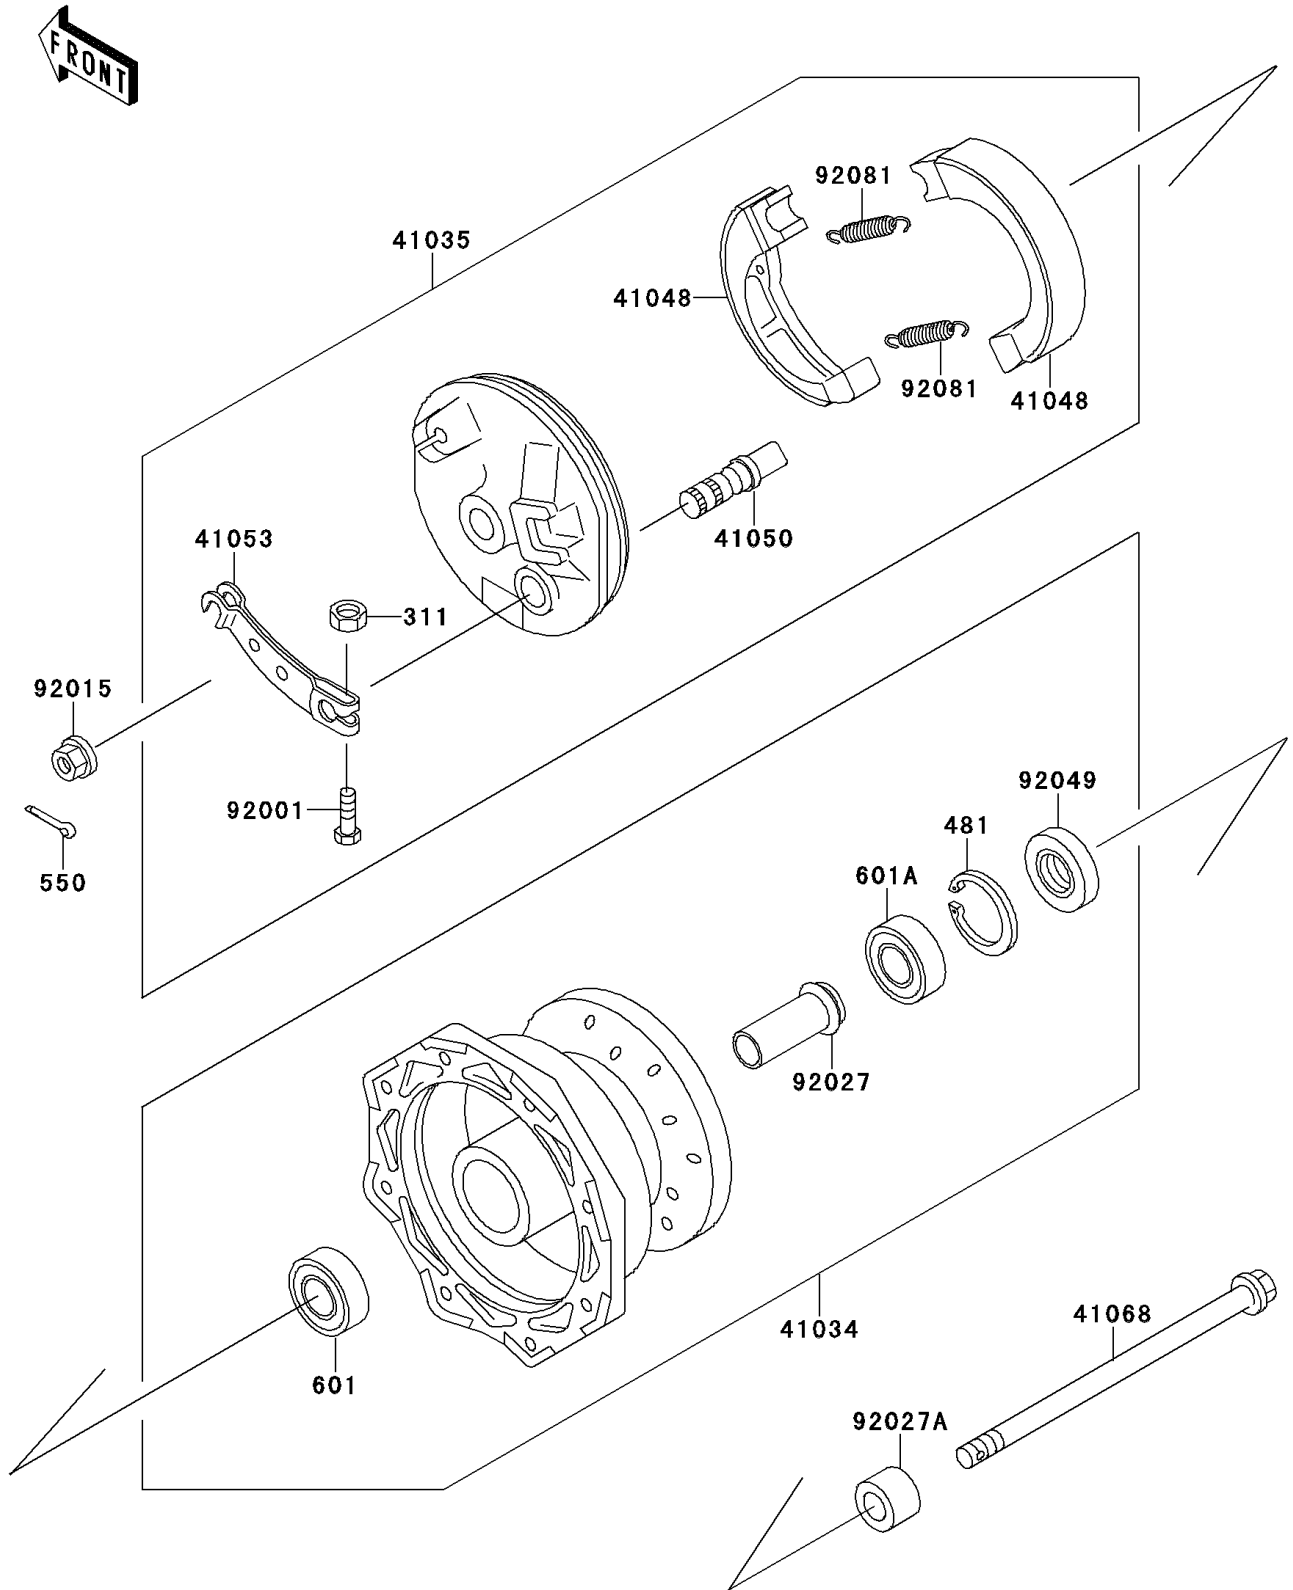

# 1994 KX60 PARTS DIAGRAM

Front Hub

F2230

# 1994 KX60 PARTS LIST

## Front Hub

ITEM NAME	PART NUMBER	QUANTITY
NUT-HEX (Ref # 311)	311G0500	1
CIRCLIP-TYPE-C,35MM (Ref # 481)	481J3500	1
PIN-COTTER,2.5X20 (Ref # 550)	550D2520	1
BEARING-BALL,#6200UUC3 (Ref # 601)	601B6200UU	1
BEARING-BALL,#6300UUC3 (Ref # 601A)	601B6300UU	1
DRUM-ASSY,FRONT BRAKE (Ref # 41034)	41034-1168	1
PANEL-ASSY-BRAKE,FR (Ref # 41035)	41035-1285	1
SHOE-BRAKE (Ref # 41048)	41048-1083	2
CAM-BRAKE (Ref # 41050)	41050-1031	1
LEVER-BRAKE CAM,FR (Ref # 41053)	41053-1027	1
AXLE,FR (Ref # 41068)	41068-1305	1
BOLT,5X25 (Ref # 92001)	92001-1695	1
NUT,FLANGED,10MM (Ref # 92015)	92015-1335	1
COLLAR,FRONT DRUM,L=54 (Ref # 92027)	92027-1470	1
COLLAR,FRONT AXLE,L=14.5 (Ref # 92027A)	92027-1472	1
SEAL-OIL,DD20357 (Ref # 92049)	92049-1095	1
SPRING,BRAKE SHOE (Ref # 92081)	92081-1564	2