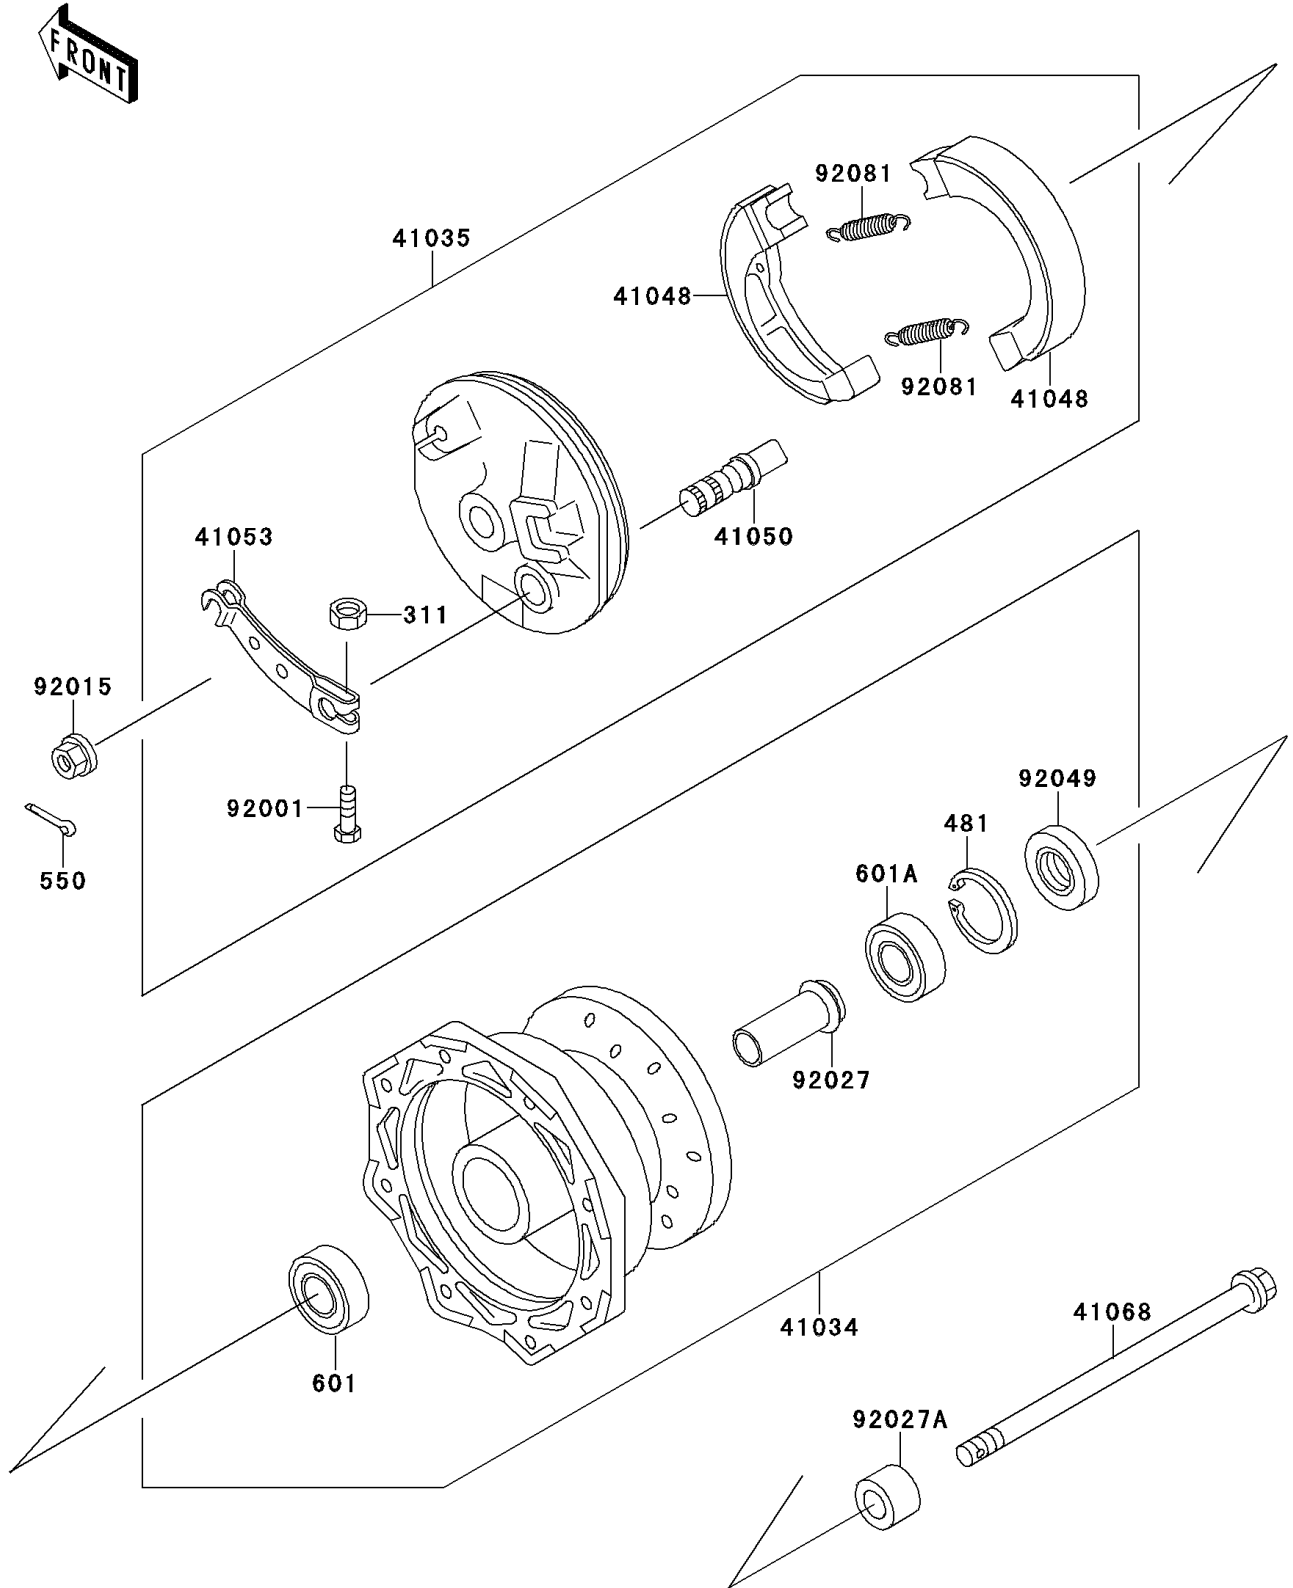

1994 KX60 PARTS DIAGRAM

Front Hub

F2230

1994 KX60 PARTS LIST

Front Hub

ITEM NAME	PART NUMBER	QUANTITY
NUT-HEX (Ref # 311)	311G0500	1
CIRCLIP-TYPE-C,35MM (Ref # 481)	481J3500	1
PIN-COTTER,2.5X20 (Ref # 550)	550D2520	1
BEARING-BALL,#6200UUC3 (Ref # 601)	601B6200UU	1
BEARING-BALL,#6300UUC3 (Ref # 601A)	601B6300UU	1
DRUM-ASSY,FRONT BRAKE (Ref # 41034)	41034-1168	1
PANEL-ASSY-BRAKE,FR (Ref # 41035)	41035-1285	1
SHOE-BRAKE (Ref # 41048)	41048-1083	2
CAM-BRAKE (Ref # 41050)	41050-1031	1
LEVER-BRAKE CAM,FR (Ref # 41053)	41053-1027	1
AXLE,FR (Ref # 41068)	41068-1305	1
BOLT,5X25 (Ref # 92001)	92001-1695	1
NUT,FLANGED,10MM (Ref # 92015)	92015-1335	1
COLLAR,FRONT DRUM,L=54 (Ref # 92027)	92027-1470	1
COLLAR,FRONT AXLE,L=14.5 (Ref # 92027A)	92027-1472	1
SEAL-OIL,DD20357 (Ref # 92049)	92049-1095	1
SPRING,BRAKE SHOE (Ref # 92081)	92081-1564	2