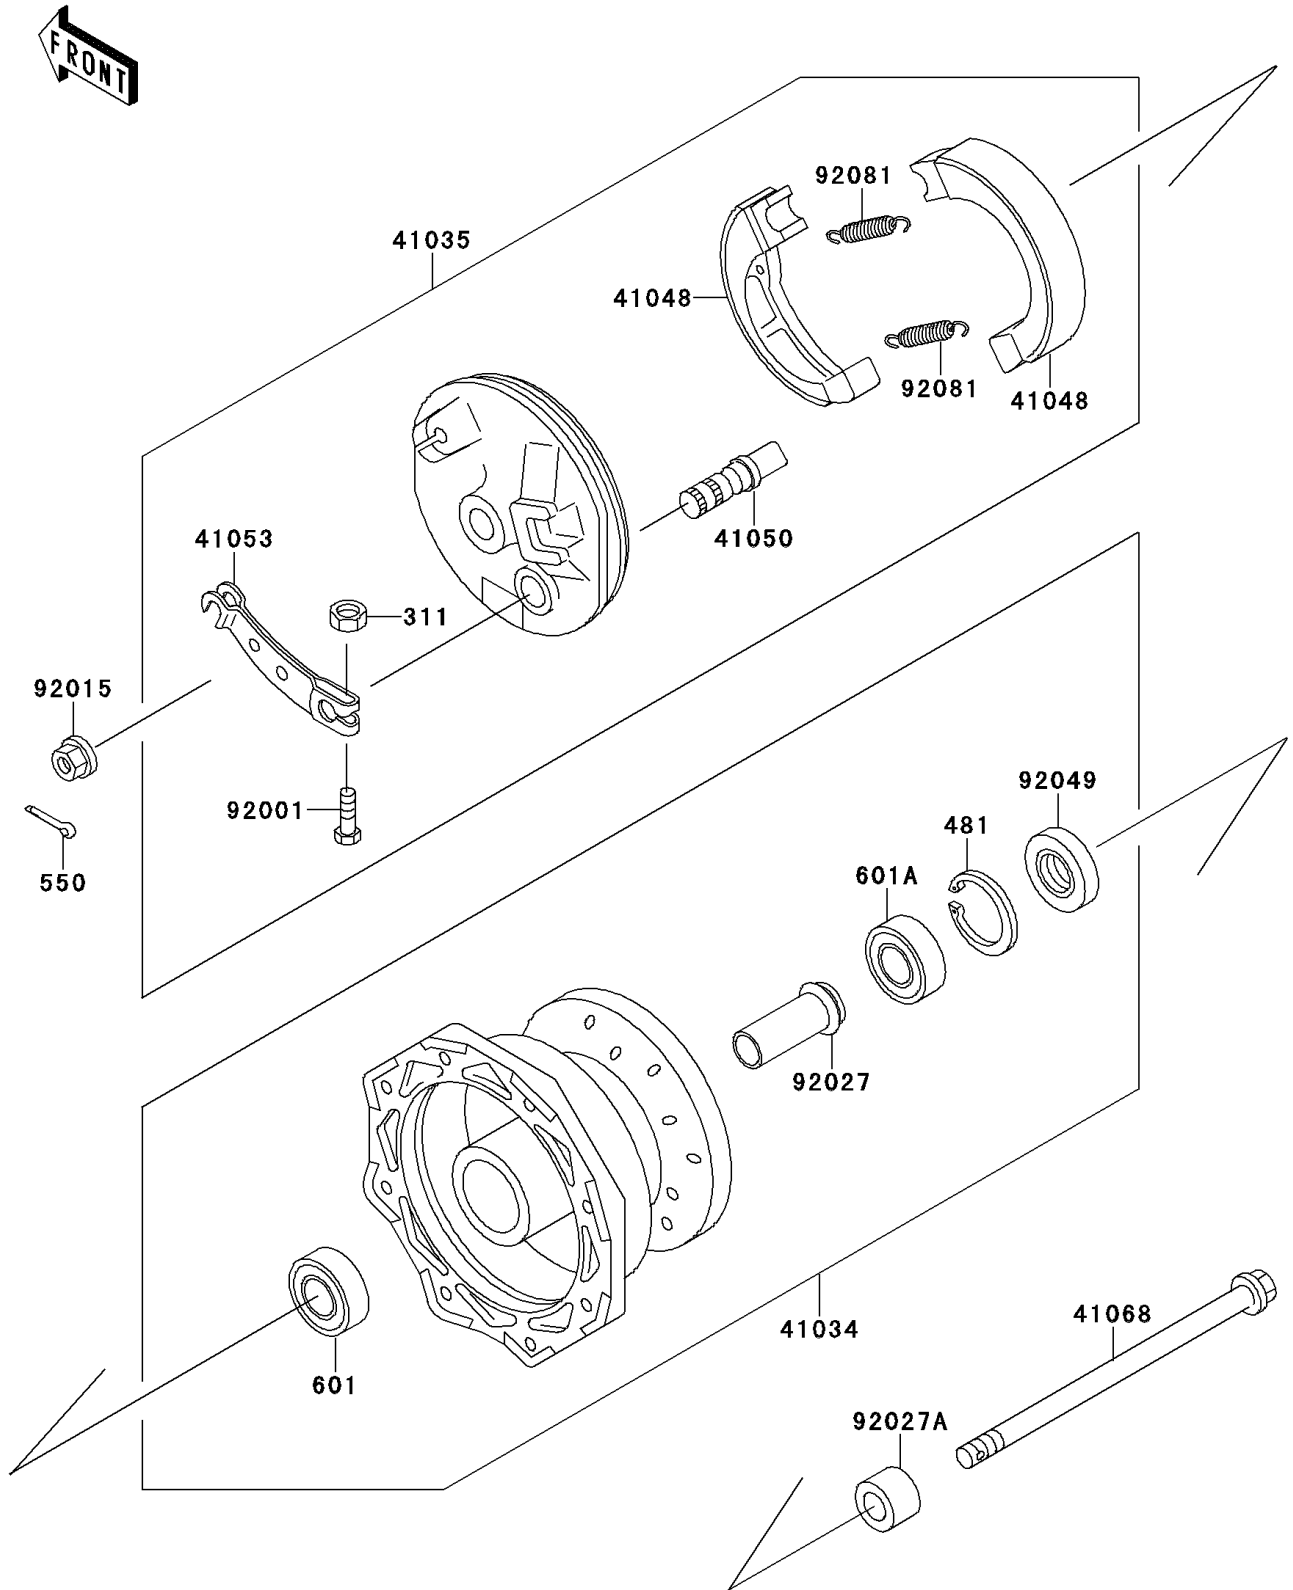

1995 KX60 PARTS DIAGRAM

Front Hub

F2230

1995 KX60 PARTS LIST

Front Hub

ITEM NAME	PART NUMBER	QUANTITY
NUT-HEX (Ref # 311)	311G0500	1
CIRCLIP-TYPE-C,35MM (Ref # 481)	481J3500	1
PIN-COTTER,2.5X20 (Ref # 550)	550D2520	1
BEARING-BALL,#6200UUC3 (Ref # 601)	601B6200UU	1
BEARING-BALL,#6300UUC3 (Ref # 601A)	601B6300UU	1
DRUM-ASSY,FRONT BRAKE (Ref # 41034)	41034-1168	1
PANEL-ASSY-BRAKE,FR (Ref # 41035)	41035-1285	1
SHOE-BRAKE (Ref # 41048)	41048-1083	2
CAM-BRAKE (Ref # 41050)	41050-1031	1
LEVER-BRAKE CAM,FR (Ref # 41053)	41053-1027	1
AXLE,FR (Ref # 41068)	41068-1305	1
BOLT,5X25 (Ref # 92001)	92001-1695	1
NUT,FLANGED,10MM (Ref # 92015)	92015-1335	1
COLLAR,FRONT DRUM,L=54 (Ref # 92027)	92027-1470	1
COLLAR,FRONT AXLE,L=14.5 (Ref # 92027A)	92027-1472	1
SEAL-OIL,DD20357 (Ref # 92049)	92049-1095	1
SPRING,BRAKE SHOE (Ref # 92081)	92081-1564	2