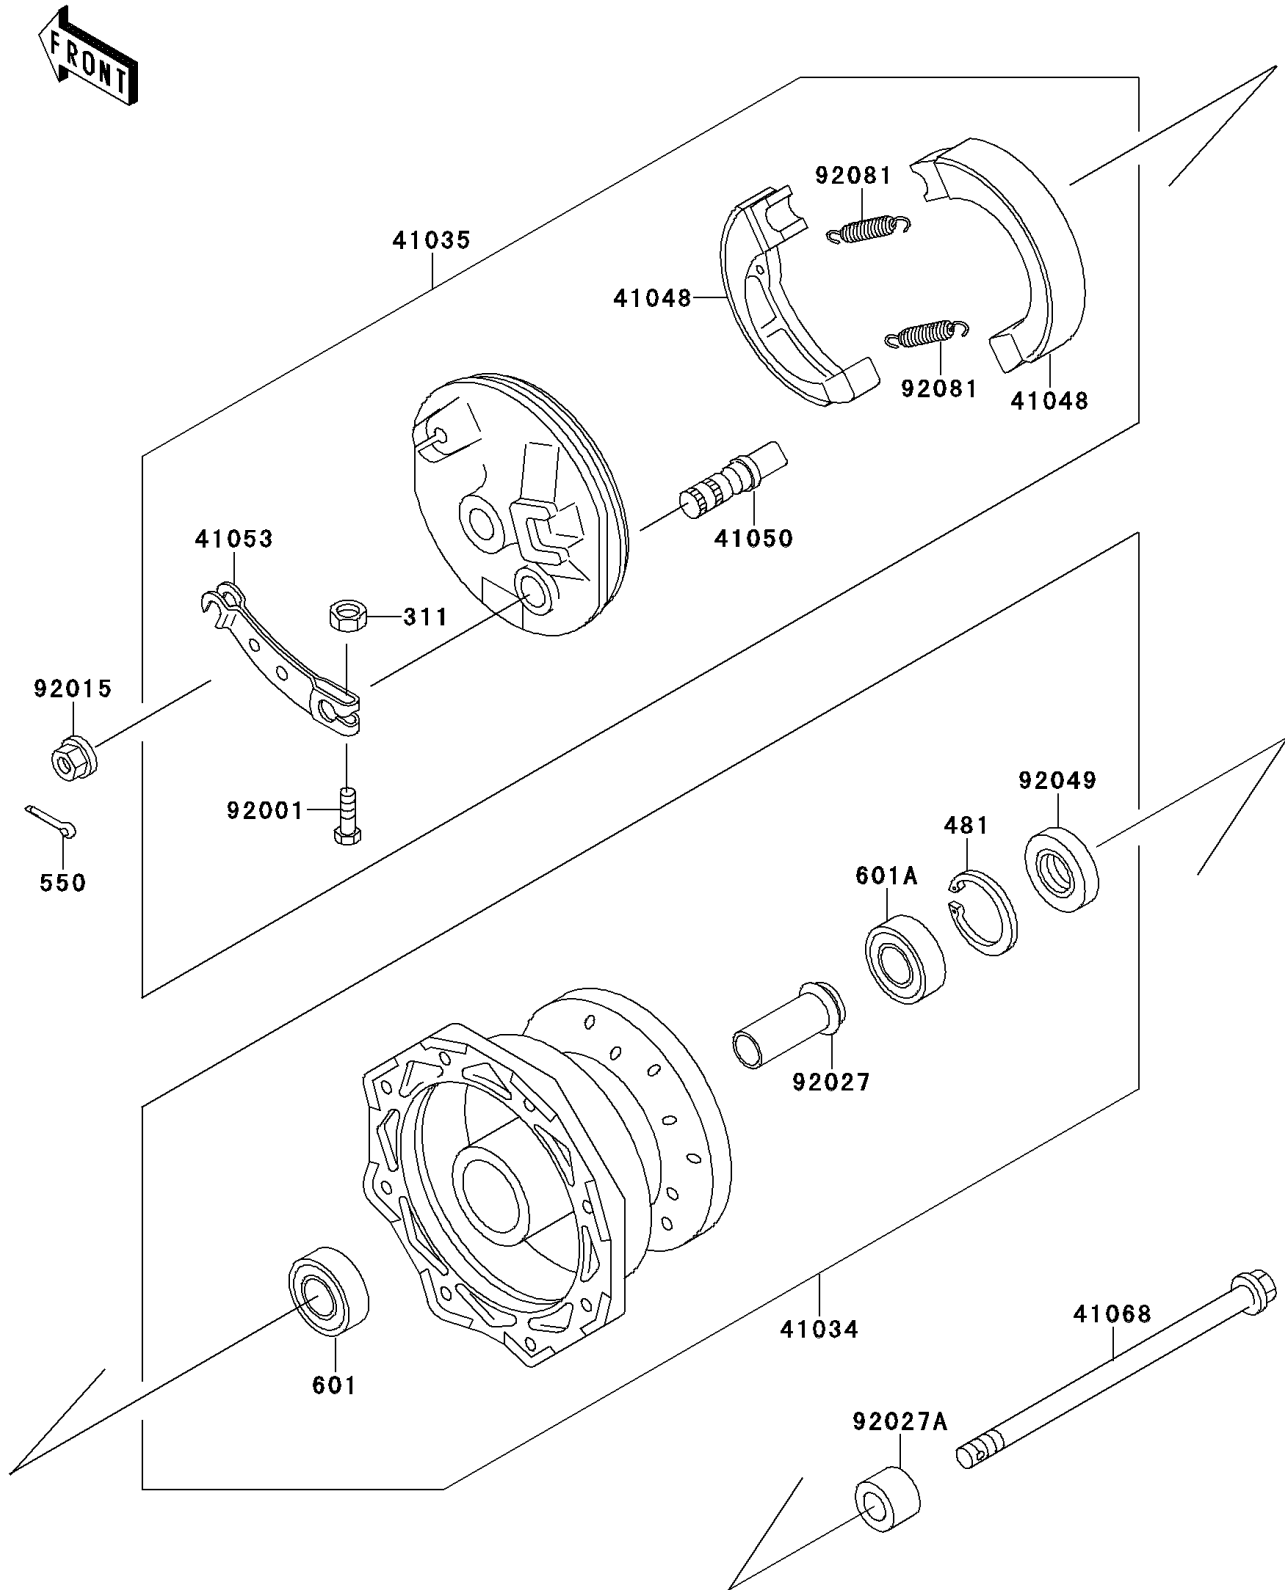

# 1997 KX60 PARTS DIAGRAM

Front Hub

F2230

# 1997 KX60 PARTS LIST

## Front Hub

ITEM NAME	PART NUMBER	QUANTITY
NUT-HEX (Ref # 311)	311G0500	1
CIRCLIP-TYPE-C,35MM (Ref # 481)	481J3500	1
PIN-COTTER,2.5X20 (Ref # 550)	550D2520	1
BEARING-BALL,#6200UUC3 (Ref # 601)	601B6200UU	1
BEARING-BALL,#6300UUC3 (Ref # 601A)	601B6300UU	1
DRUM-ASSY,FRONT BRAKE (Ref # 41034)	41034-1168	1
PANEL-ASSY-BRAKE,FR (Ref # 41035)	41035-1285	1
SHOE-BRAKE (Ref # 41048)	41048-1083	2
CAM-BRAKE (Ref # 41050)	41050-1031	1
LEVER-BRAKE CAM,FR (Ref # 41053)	41053-1027	1
AXLE,FR (Ref # 41068)	41068-1305	1
BOLT,5X25 (Ref # 92001)	92001-1695	1
NUT,FLANGED,10MM (Ref # 92015)	92015-1335	1
COLLAR,FRONT DRUM,L=54 (Ref # 92027)	92027-1470	1
COLLAR,FRONT AXLE,L=14.5 (Ref # 92027A)	92027-1472	1
SEAL-OIL,DD20357 (Ref # 92049)	92049-1095	1
SPRING,BRAKE SHOE (Ref # 92081)	92081-1564	2