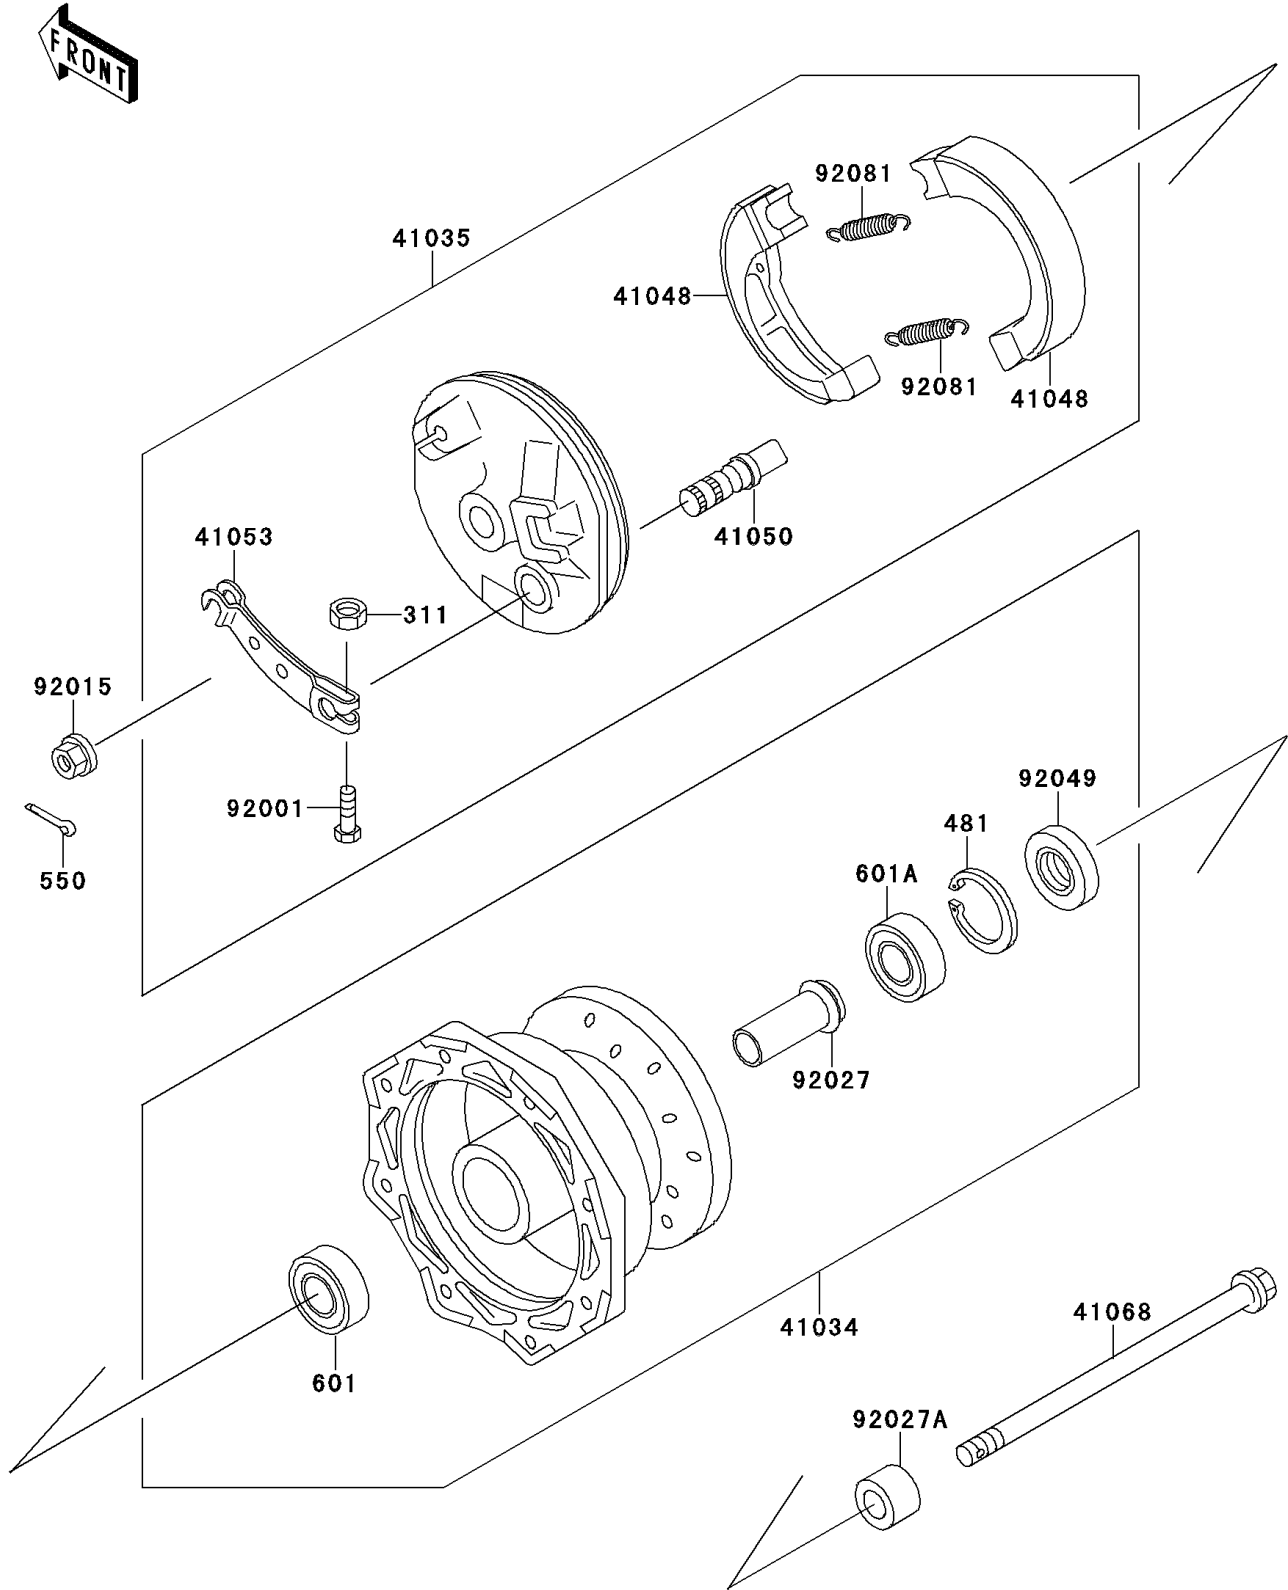

1998 KX60 PARTS DIAGRAM

Front Hub

F2230

1998 KX60 PARTS LIST

Front Hub

ITEM NAME	PART NUMBER	QUANTITY
NUT-HEX (Ref # 311)	311G0500	1
CIRCLIP-TYPE-C,35MM (Ref # 481)	481J3500	1
PIN-COTTER,2.5X20 (Ref # 550)	550D2520	1
BEARING-BALL,#6200UUC3 (Ref # 601)	601B6200UU	1
BEARING-BALL,#6300UUC3 (Ref # 601A)	601B6300UU	1
DRUM-ASSY,FRONT BRAKE (Ref # 41034)	41034-1168	1
PANEL-ASSY-BRAKE,FR (Ref # 41035)	41035-1285	1
SHOE-BRAKE (Ref # 41048)	41048-1083	2
CAM-BRAKE (Ref # 41050)	41050-1031	1
LEVER-BRAKE CAM,FR (Ref # 41053)	41053-1027	1
AXLE,FR (Ref # 41068)	41068-1305	1
BOLT,5X25 (Ref # 92001)	92001-1695	1
NUT,FLANGED,10MM (Ref # 92015)	92015-1335	1
COLLAR,FRONT DRUM,L=54 (Ref # 92027)	92027-1470	1
COLLAR,FRONT AXLE,L=14.5 (Ref # 92027A)	92027-1472	1
SEAL-OIL,DD20357 (Ref # 92049)	92049-1095	1
SPRING,BRAKE SHOE (Ref # 92081)	92081-1564	2