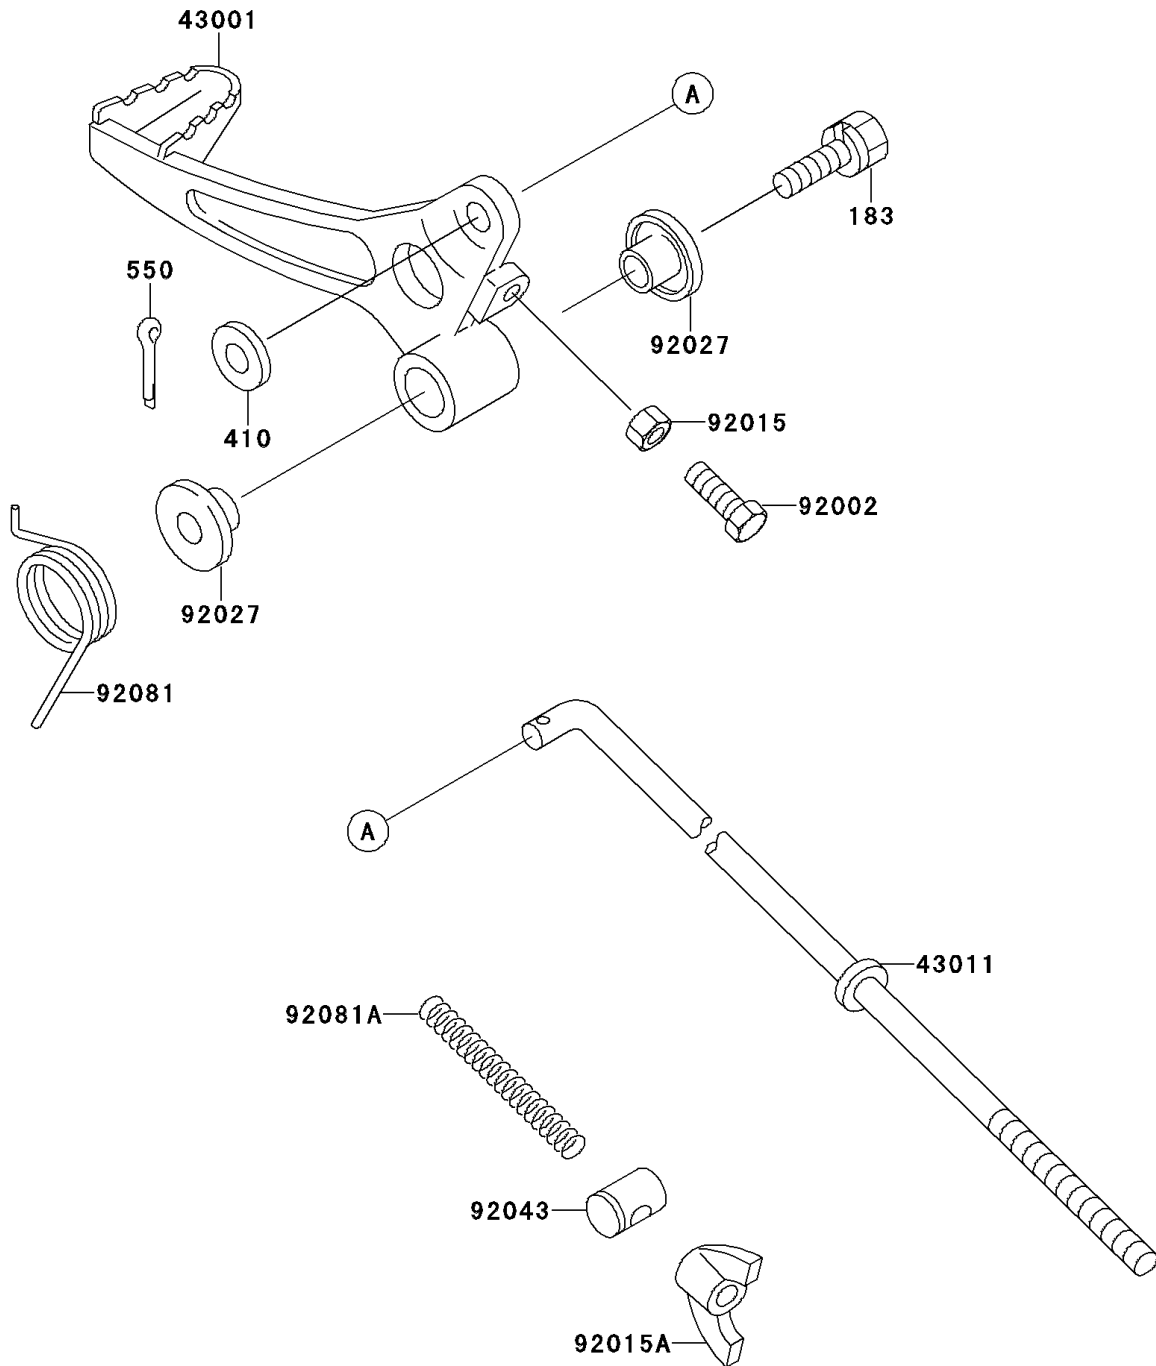

1994 KX60 PARTS DIAGRAM

Brake Pedal

F2260

1994 KX60 PARTS LIST

Brake Pedal

ITEM NAME	PART NUMBER	QUANTITY
BOLT-UPSET-WS-SMALL (Ref # 183)	183G0840	1
WASHER-PLAIN-SMALL,6MM (Ref # 410)	410B0600	1
PIN-COTTER,2.0X15 (Ref # 550)	550D2015	1
LEVER-BRAKE,PEDAL (Ref # 43001)	43001-1243	1
ROD-BRAKE (Ref # 43011)	43011-1104	1
BOLT,6X20 (Ref # 92002)	92002-1373	1
NUT,6MM (Ref # 92015)	92015-1391	1
NUT,WING,6MM (Ref # 92015A)	92015-4004	1
COLLAR,BRAKE PEDAL (Ref # 92027)	92027-1497	2
PIN,BRAKE ROD (Ref # 92043)	92043-039	1
SPRING,BRAKE PEDAL (Ref # 92081)	92081-1494	1
SPRING,BRAKE ROD (Ref # 92081A)	92081-1688	1