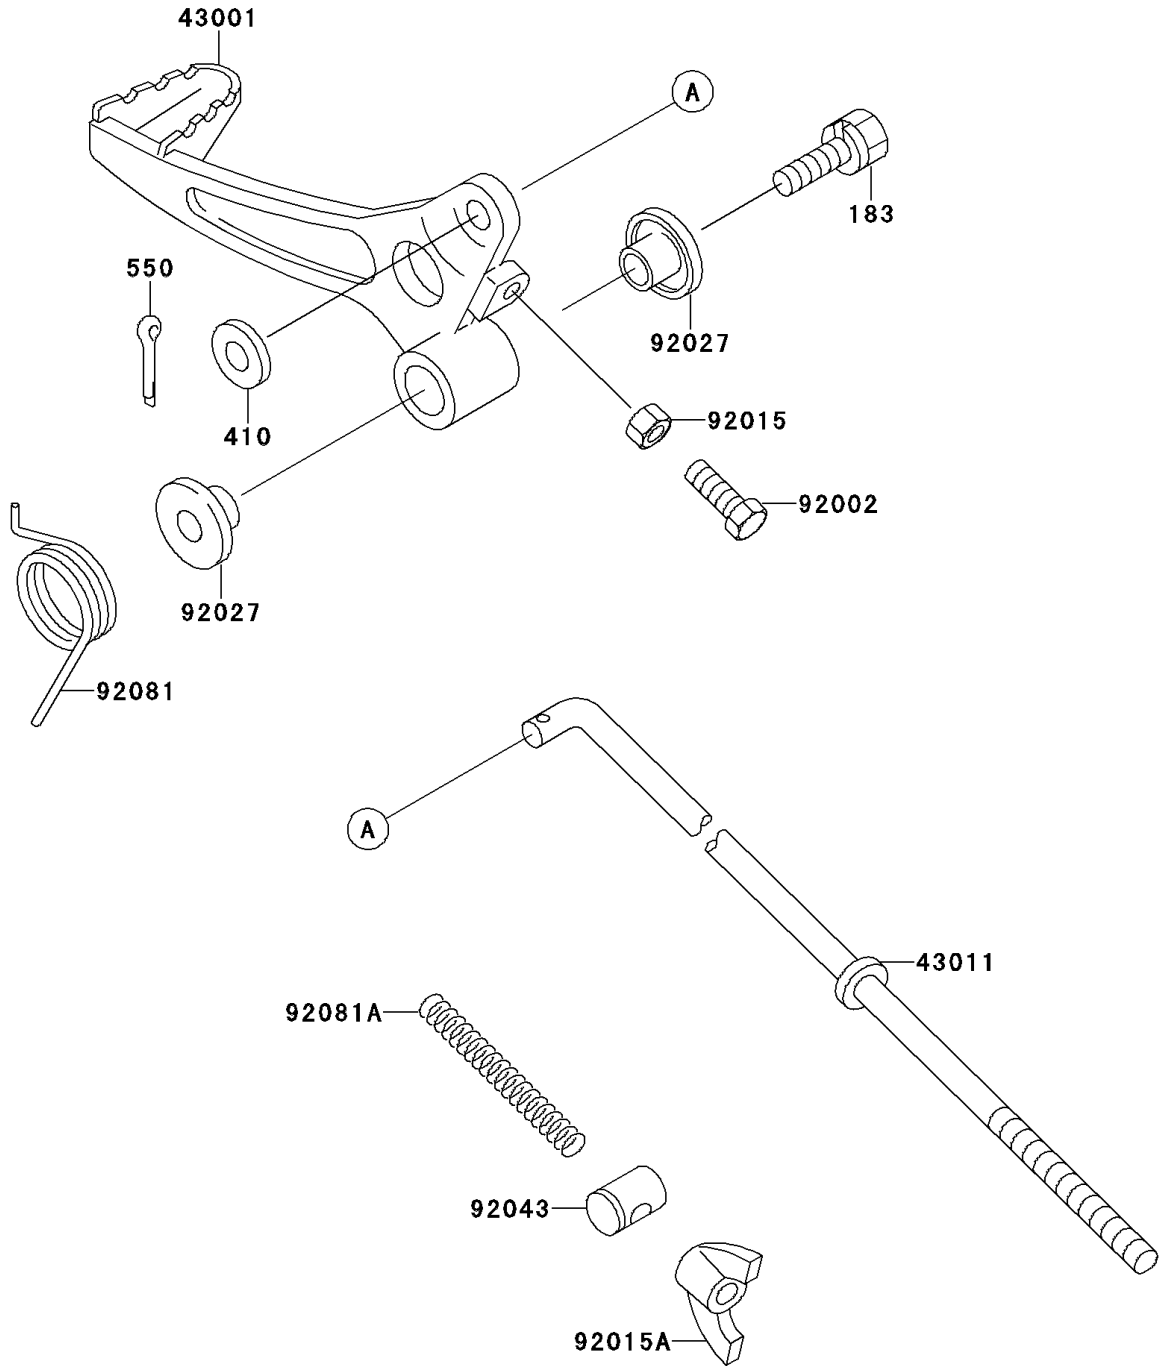

1994 KX60 PARTS DIAGRAM

Brake Pedal

F2260

1994 KX60 PARTS LIST

Brake Pedal

ITEM NAME	PART NUMBER	QUANTITY
BOLT-UPSET-WS-SMALL (Ref # 183)	183G0840	1
WASHER-PLAIN-SMALL,6MM (Ref # 410)	410B0600	1
PIN-COTTER,2.0X15 (Ref # 550)	550D2015	1
LEVER-BRAKE,PEDAL (Ref # 43001)	43001-1243	1
ROD-BRAKE (Ref # 43011)	43011-1104	1
BOLT,6X20 (Ref # 92002)	92002-1373	1
NUT,6MM (Ref # 92015)	92015-1391	1
NUT,WING,6MM (Ref # 92015A)	92015-4004	1
COLLAR,BRAKE PEDAL (Ref # 92027)	92027-1497	2
PIN,BRAKE ROD (Ref # 92043)	92043-039	1
SPRING,BRAKE PEDAL (Ref # 92081)	92081-1494	1
SPRING,BRAKE ROD (Ref # 92081A)	92081-1688	1