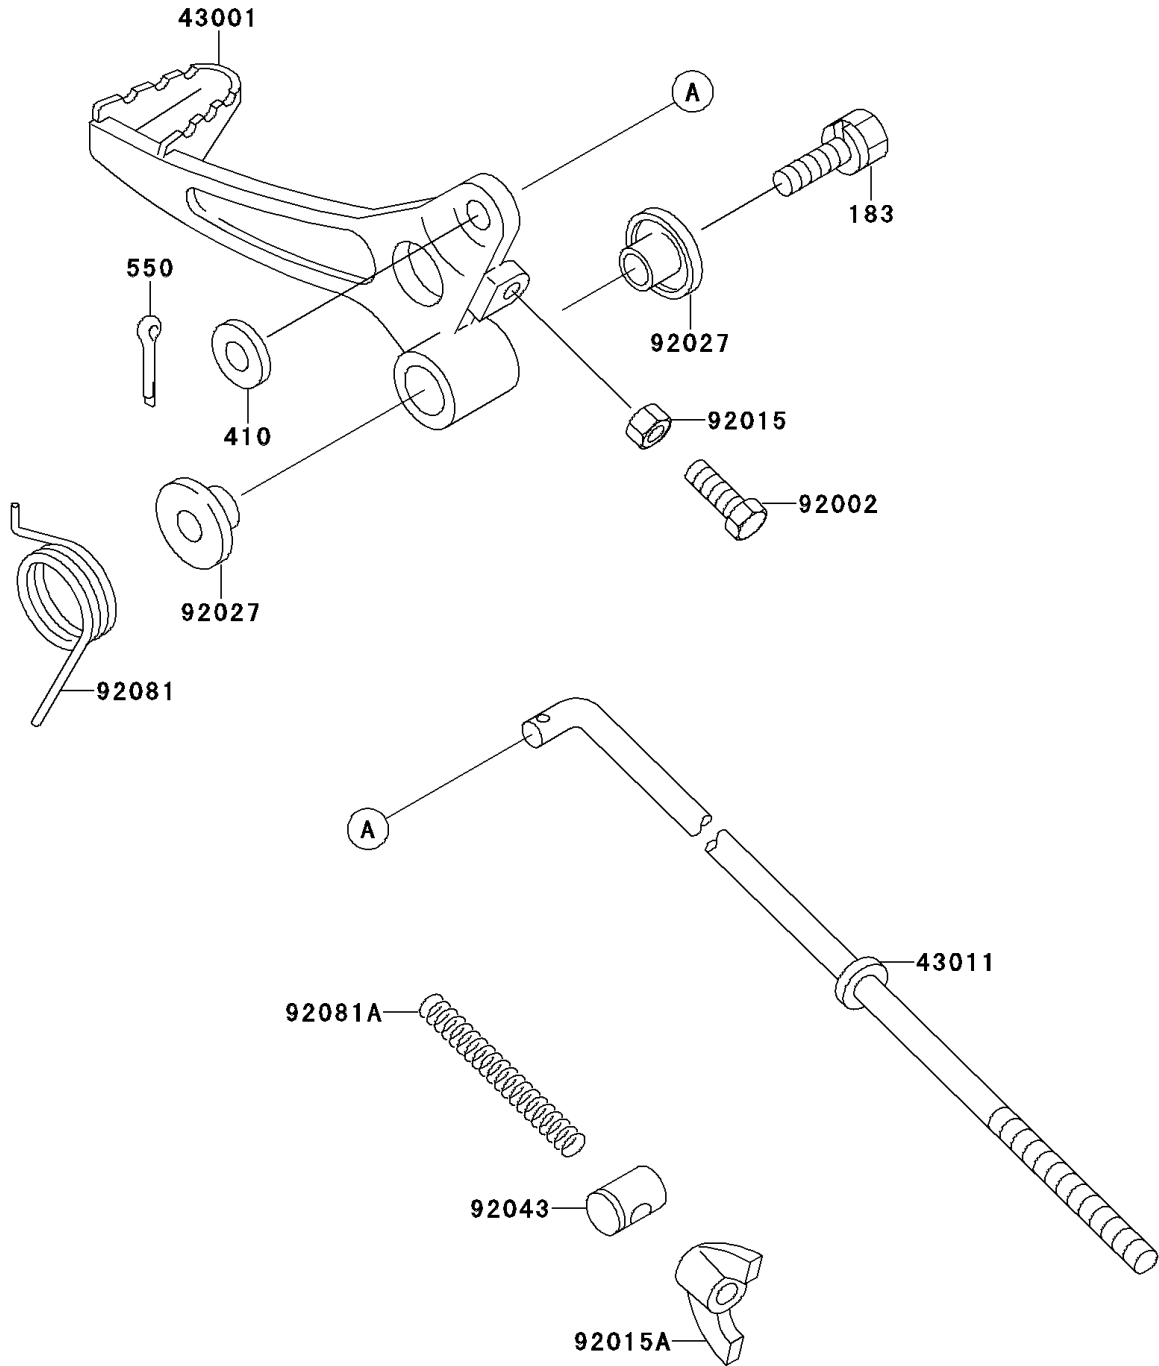

1996 KX60 PARTS DIAGRAM

Brake Pedal

F2260

1996 KX60 PARTS LIST

Brake Pedal

ITEM NAME	PART NUMBER	QUANTITY
BOLT-UPSET-WS-SMALL (Ref # 183)	183G0840	1
WASHER-PLAIN-SMALL,6MM (Ref # 410)	410B0600	1
PIN-COTTER,2.0X15 (Ref # 550)	550D2015	1
LEVER-BRAKE,PEDAL (Ref # 43001)	43001-1243	1
ROD-BRAKE (Ref # 43011)	43011-1104	1
BOLT,6X20 (Ref # 92002)	92002-1373	1
NUT,6MM (Ref # 92015)	92015-1391	1
NUT,WING,6MM (Ref # 92015A)	92015-4004	1
COLLAR,BRAKE PEDAL (Ref # 92027)	92027-1497	2
PIN,BRAKE ROD (Ref # 92043)	92043-039	1
SPRING,BRAKE PEDAL (Ref # 92081)	92081-1494	1
SPRING,BRAKE ROD (Ref # 92081A)	92081-1688	1