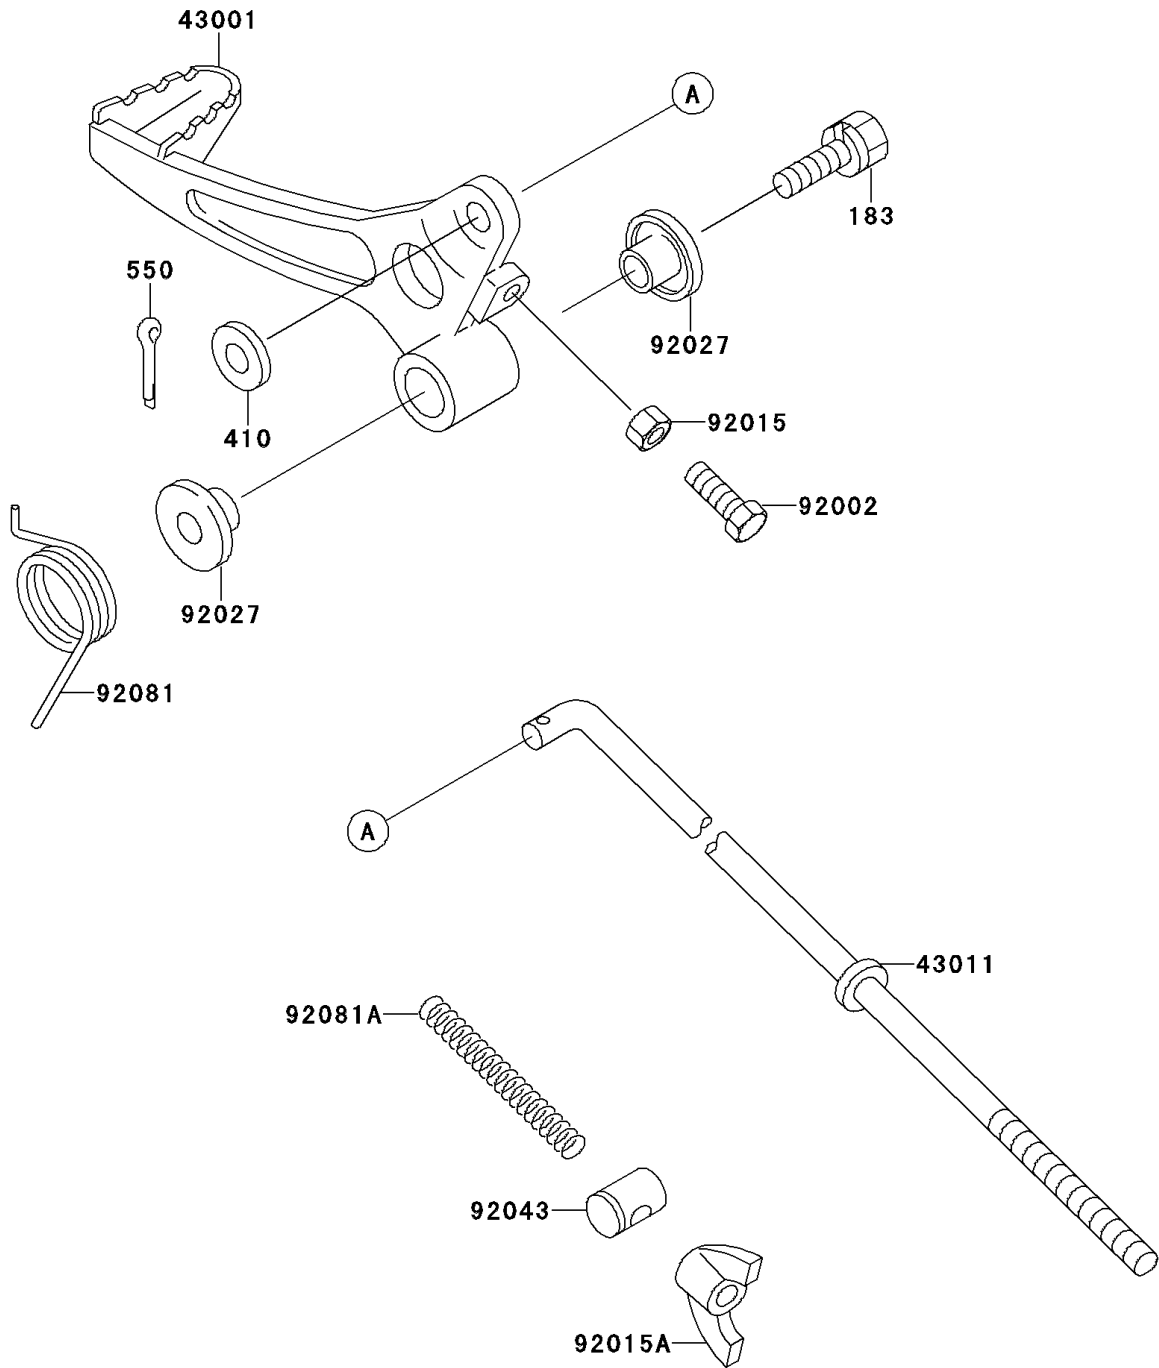

1997 KX60 PARTS DIAGRAM

Brake Pedal

F2260

1997 KX60 PARTS LIST

Brake Pedal

ITEM NAME	PART NUMBER	QUANTITY
BOLT-UPSET-WS-SMALL (Ref # 183)	183G0840	1
WASHER-PLAIN-SMALL,6MM (Ref # 410)	410B0600	1
PIN-COTTER,2.0X15 (Ref # 550)	550D2015	1
LEVER-BRAKE,PEDAL (Ref # 43001)	43001-1243	1
ROD-BRAKE (Ref # 43011)	43011-1104	1
BOLT,6X20 (Ref # 92002)	92002-1373	1
NUT,6MM (Ref # 92015)	92015-1391	1
NUT,WING,6MM (Ref # 92015A)	92015-4004	1
COLLAR,BRAKE PEDAL (Ref # 92027)	92027-1497	2
PIN,BRAKE ROD (Ref # 92043)	92043-039	1
SPRING,BRAKE PEDAL (Ref # 92081)	92081-1494	1
SPRING,BRAKE ROD (Ref # 92081A)	92081-1688	1