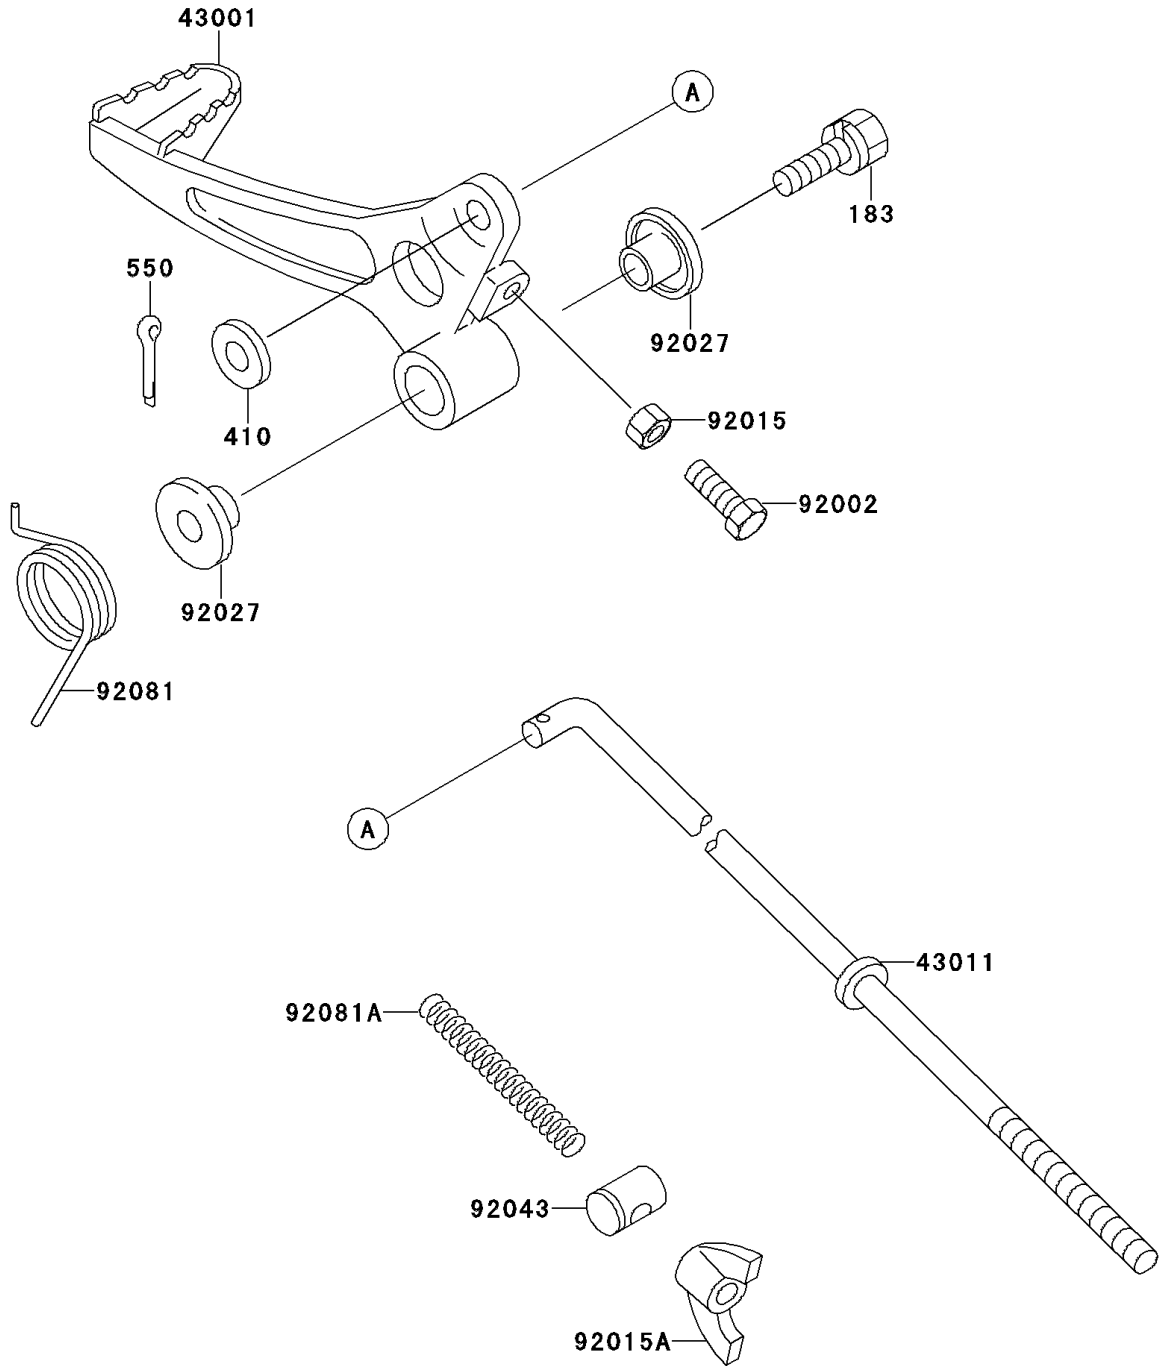

# 1998 KX60 PARTS DIAGRAM

Brake Pedal

F2260

## 1998 KX60 PARTS LIST

### Brake Pedal

ITEM NAME	PART NUMBER	QUANTITY
BOLT-UPSET-WS-SMALL (Ref # 183)	183G0840	1
WASHER-PLAIN-SMALL,6MM (Ref # 410)	410B0600	1
PIN-COTTER,2.0X15 (Ref # 550)	550D2015	1
LEVER-BRAKE,PEDAL (Ref # 43001)	43001-1243	1
ROD-BRAKE (Ref # 43011)	43011-1104	1
BOLT,6X20 (Ref # 92002)	92002-1373	1
NUT,6MM (Ref # 92015)	92015-1391	1
NUT,WING,6MM (Ref # 92015A)	92015-4004	1
COLLAR,BRAKE PEDAL (Ref # 92027)	92027-1497	2
PIN,BRAKE ROD (Ref # 92043)	92043-039	1
SPRING,BRAKE PEDAL (Ref # 92081)	92081-1494	1
SPRING,BRAKE ROD (Ref # 92081A)	92081-1688	1