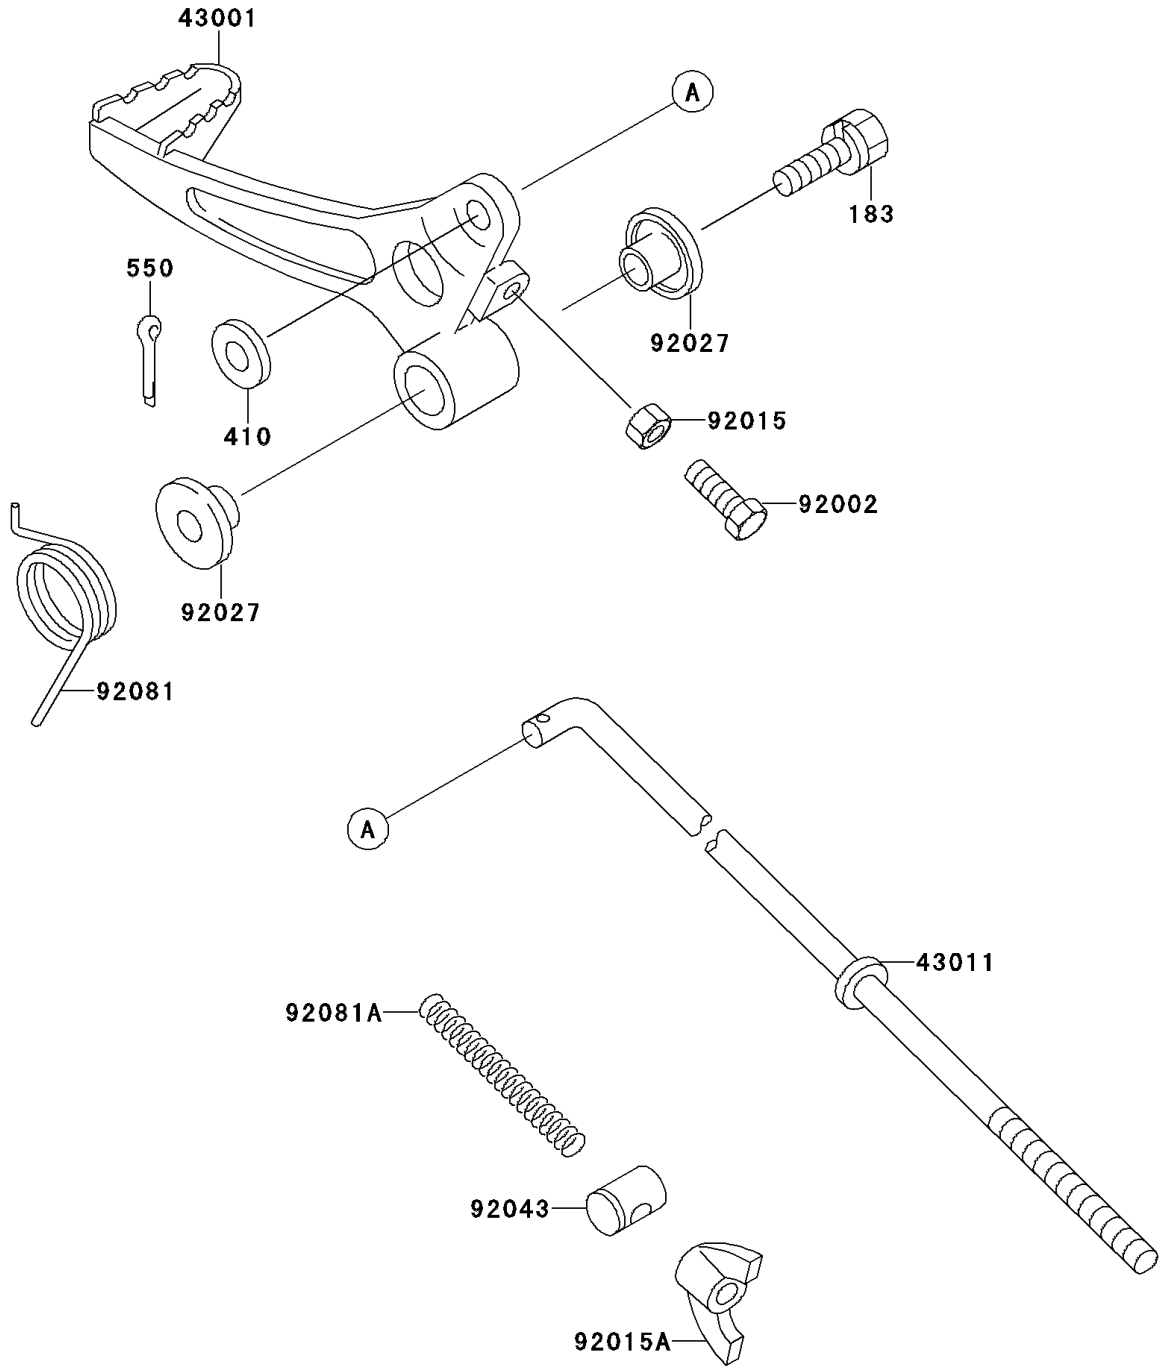

1998 KX60 PARTS DIAGRAM

Brake Pedal

F2260

1998 KX60 PARTS LIST

Brake Pedal

ITEM NAME	PART NUMBER	QUANTITY
BOLT-UPSET-WS-SMALL (Ref # 183)	183G0840	1
WASHER-PLAIN-SMALL,6MM (Ref # 410)	410B0600	1
PIN-COTTER,2.0X15 (Ref # 550)	550D2015	1
LEVER-BRAKE,PEDAL (Ref # 43001)	43001-1243	1
ROD-BRAKE (Ref # 43011)	43011-1104	1
BOLT,6X20 (Ref # 92002)	92002-1373	1
NUT,6MM (Ref # 92015)	92015-1391	1
NUT,WING,6MM (Ref # 92015A)	92015-4004	1
COLLAR,BRAKE PEDAL (Ref # 92027)	92027-1497	2
PIN,BRAKE ROD (Ref # 92043)	92043-039	1
SPRING,BRAKE PEDAL (Ref # 92081)	92081-1494	1
SPRING,BRAKE ROD (Ref # 92081A)	92081-1688	1