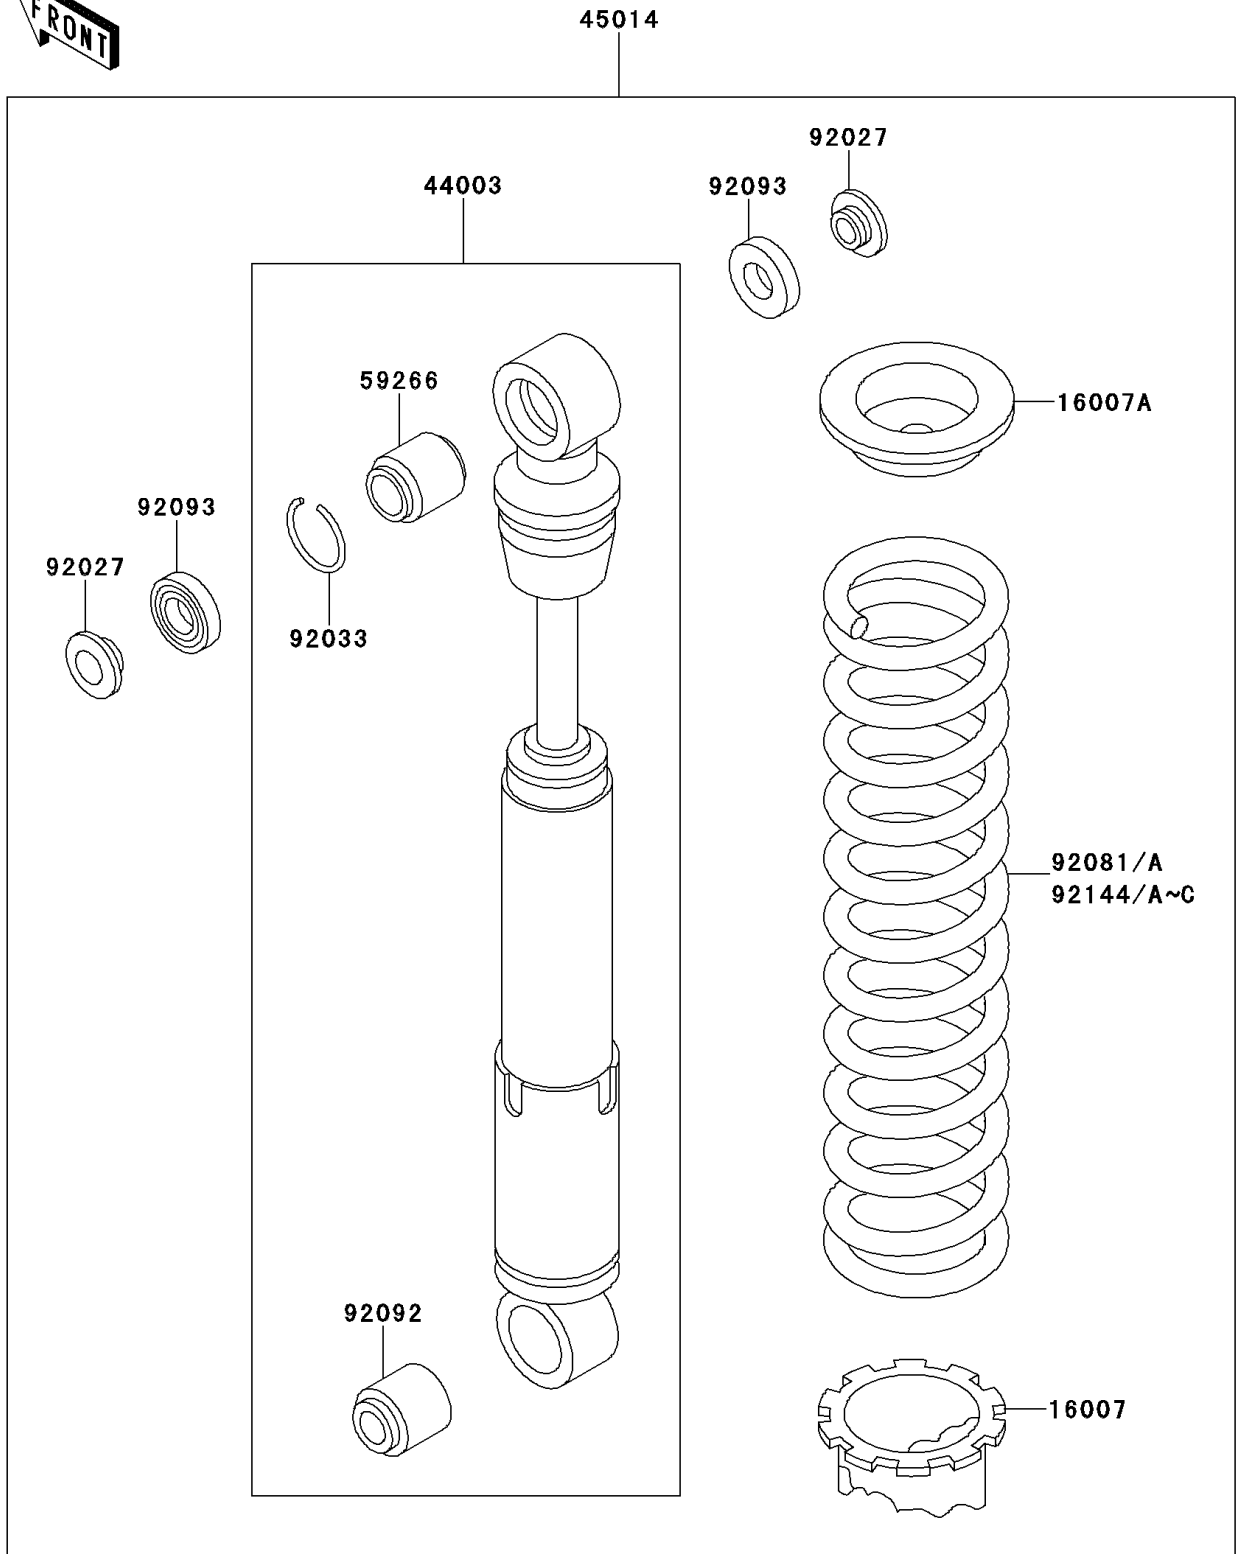

1996 KX60 PARTS DIAGRAM

Shock Absorber(s)

F2280

1996 KX60 PARTS LIST

Shock Absorber(s)

ITEM NAME	PART NUMBER	QUANTITY
SEAT-SPRING,REAR SHOCK,LWR (Ref # 16007)	16007-1055	1
SEAT-SPRING,REAR SHOCK,UPP (Ref # 16007A)	16007-1121	1
DAMPER-ASSY,SHOCKABSORBER (Ref # 44003)	44003-1944	1
SHOCKABSORBER,VIOLET (Ref # 45014)	45014-1464-45	1
JOINT-BALL (Ref # 59266)	59266-1053	1
COLLAR (Ref # 92027)	92027-1862	2
RING-SNAP (Ref # 92033)	92033-1090	1
SPRING,SHOCKABSORBER,K=3.0,VIO (Ref # 92081)	92081-1529-45	1
SPRING,SHOCKABSORBER,K=3.7,VIO (Ref # 92081A)	92081-1530-45	1
BUSHING-RUBBER,SHOCKABSORBER (Ref # 92092)	92092-1016	1
SEAL (Ref # 92093)	92093-1183	2
SPRING,SHOCKABSORBER,K=3.3,VIO (Ref # 92144)	92144-1496-45	1