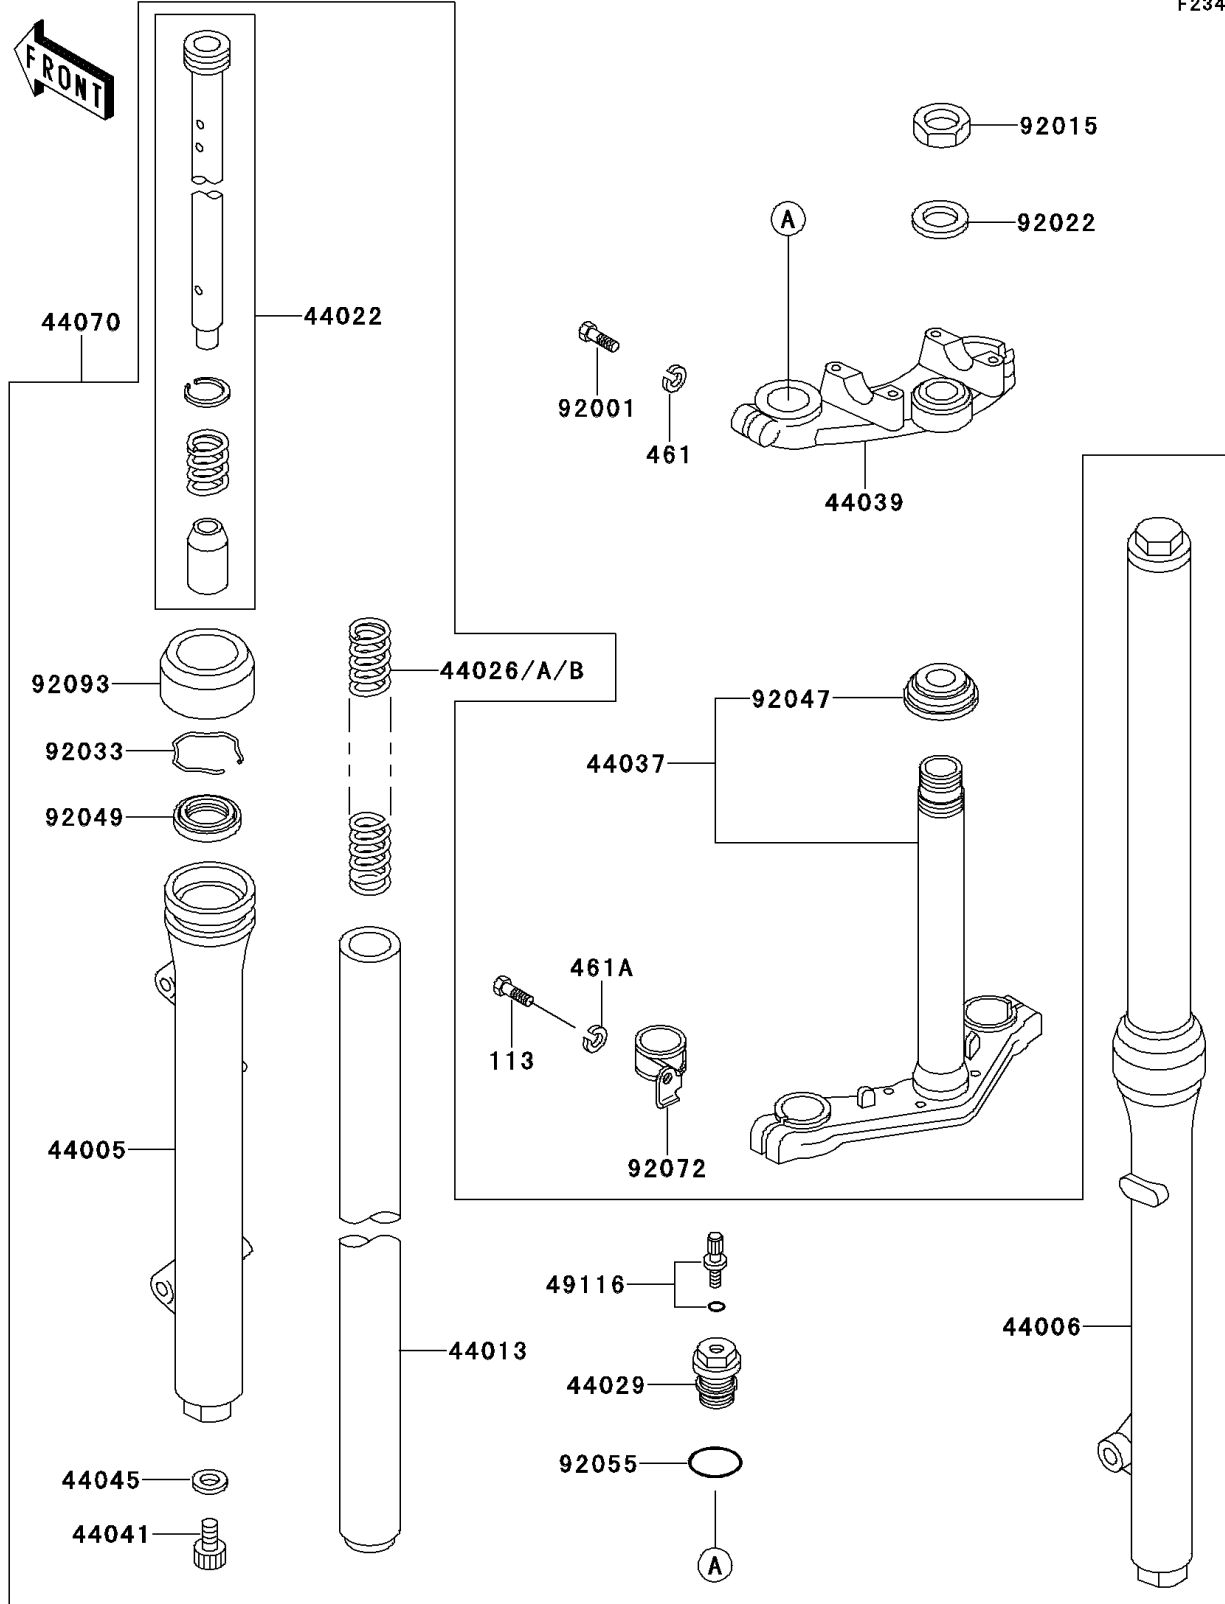

1995 KX60 PARTS DIAGRAM

Front Fork

F2340

1995 KX60 PARTS LIST

Front Fork

ITEM NAME	PART NUMBER	QUANTITY
BOLT-SWALL-FINE,10X35 (Ref # 113)	113B1035	2
WASHER-SPRING,8MM (Ref # 461)	461F0800	2
WASHER-SPRING,10MM (Ref # 461A)	461F1000	2
PIPE-LEFT FORK OUTER (Ref # 44005)	44005-1101	1
PIPE-RIGHT FORK OUTER (Ref # 44006)	44006-1101	1
PIPE-FORK INNER (Ref # 44013)	44013-1098	2
CYLINDER-FORK (Ref # 44022)	44022-1085	2
SPRING-FRONT FORK,K=0.25 (Ref # 44026)	44026-1156	2
SPRING-FRONT FORK,K=0.23 (Ref # 44026A)	44026-1174	2
SPRING-FRONT FORK,K=0.27 (Ref # 44026B)	44026-1175	2
SEAT-FORK SPRING (Ref # 44029)	44029-1101	2
HOLDER-FORK UNDER (Ref # 44037)	44037-1227	1
HOLDER-FORK UPPER (Ref # 44039)	44039-1167	1
BOLT,FORK CYLINDER (Ref # 44041)	44041-078	2
GASKET,FORK CYLINDER BOLT (Ref # 44045)	44045-051	2
DAMPER-ASSY,FORK (Ref # 44070)	44070-5007	1
VALVE-ASSY,AIR (Ref # 49116)	49116-1054	2
BOLT,8X35 (Ref # 92001)	92001-1643	2
NUT,FORK TOP (Ref # 92015)	92015-1224	1
WASHER,FORK TOP (Ref # 92022)	92022-1385	1
RING-SNAP (Ref # 92033)	92033-1062	2
RACE,STEERING STEM BEARING (Ref # 92047)	92047-013	1
SEAL-OIL,FORK OUTER TUBE (Ref # 92049)	92049-1069	2
RING-O,FORK SPRING SEAT (Ref # 92055)	92055-1142	2
BAND,CABLE (Ref # 92072)	92072-1089	1
DUST SHIELD,FORK (Ref # 92093)	92093-1054	2