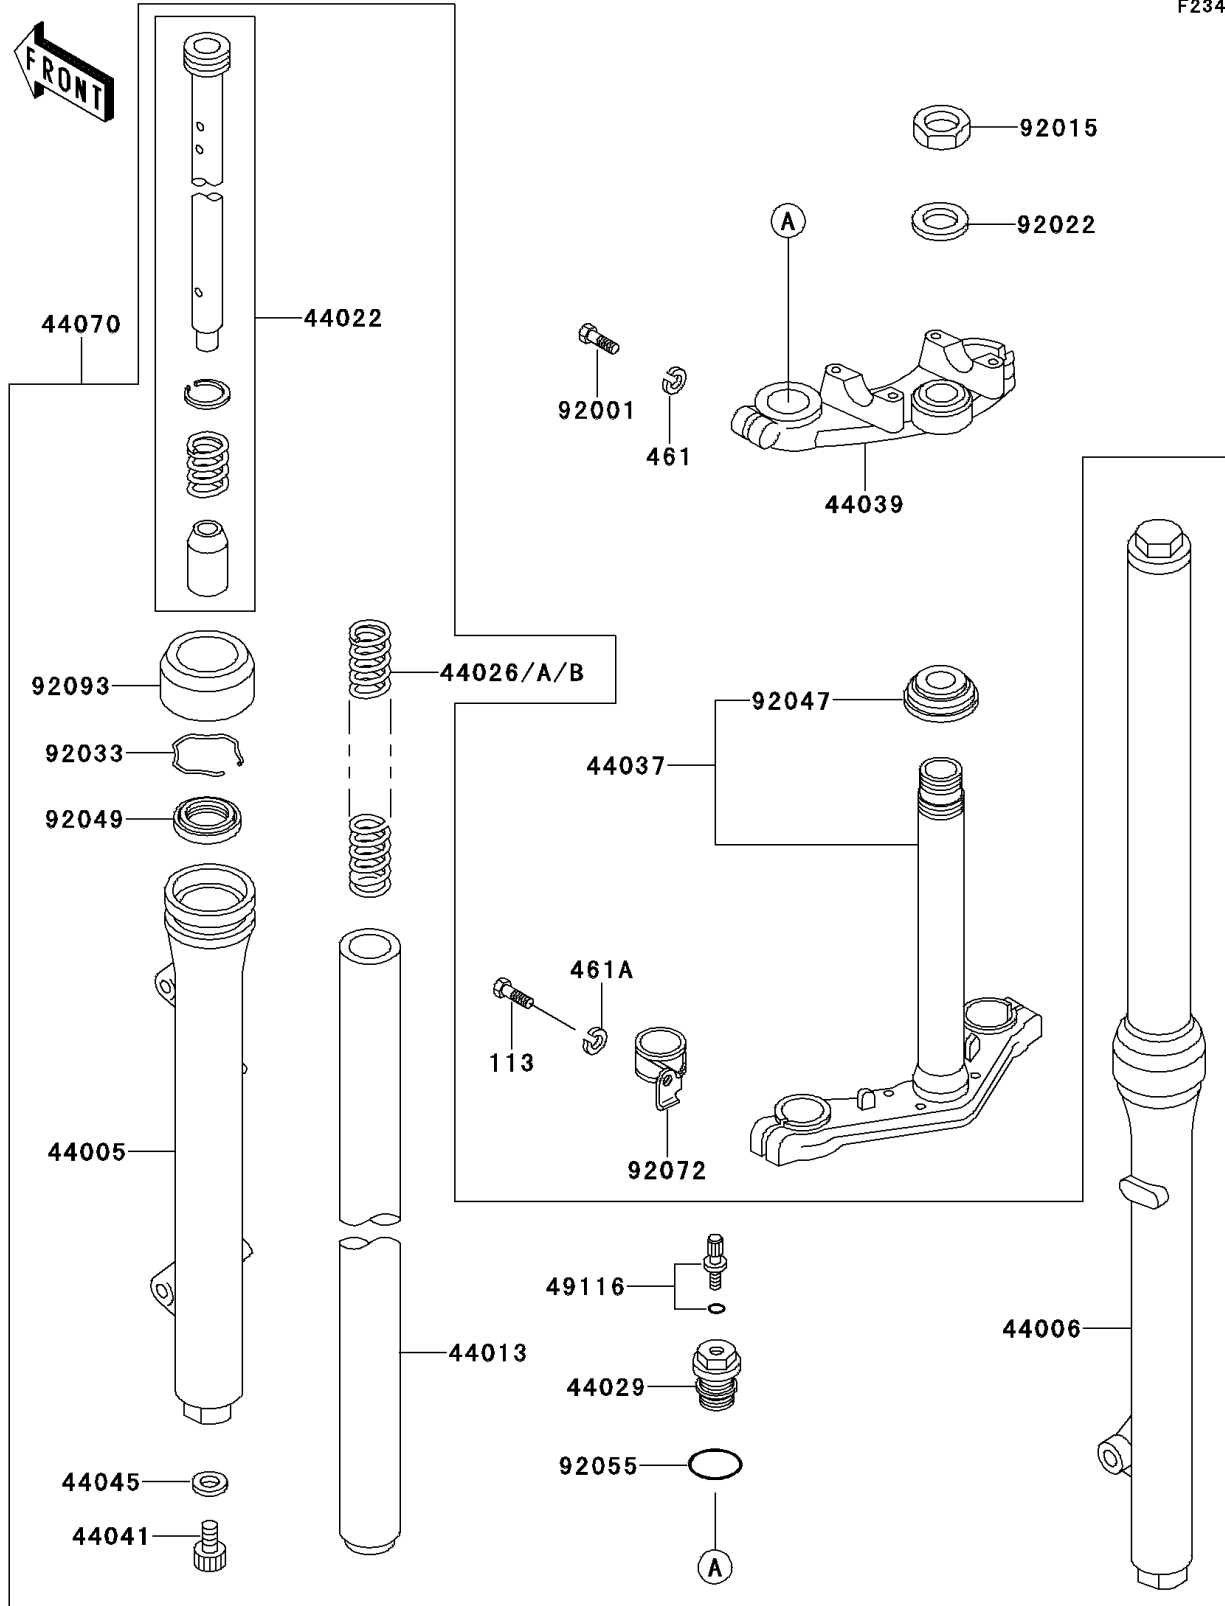

1997 KX60 PARTS DIAGRAM

Front Fork

F2340

1997 KX60 PARTS LIST

Front Fork

ITEM NAME	PART NUMBER	QUANTITY
BOLT-SWALL-FINE,10X35 (Ref # 113)	113B1035	2
WASHER-SPRING,8MM (Ref # 461)	461F0800	2
WASHER-SPRING,10MM (Ref # 461A)	461F1000	2
PIPE-LEFT FORK OUTER (Ref # 44005)	44005-1101	1
PIPE-RIGHT FORK OUTER (Ref # 44006)	44006-1101	1
PIPE-FORK INNER (Ref # 44013)	44013-1098	2
CYLINDER-FORK (Ref # 44022)	44022-1085	2
SPRING-FRONT FORK,K=0.25 (Ref # 44026)	44026-1156	2
SPRING-FRONT FORK,K=0.23 (Ref # 44026A)	44026-1174	2
SPRING-FRONT FORK,K=0.27 (Ref # 44026B)	44026-1175	2
SEAT-FORK SPRING (Ref # 44029)	44029-1101	2
HOLDER-FORK UNDER (Ref # 44037)	44037-1227	1
HOLDER-FORK UPPER (Ref # 44039)	44039-1167	1
BOLT,FORK CYLINDER (Ref # 44041)	44041-078	2
GASKET,FORK CYLINDER BOLT (Ref # 44045)	44045-051	2
DAMPER-ASSY,FORK (Ref # 44070)	44070-5007	1
VALVE-ASSY,AIR (Ref # 49116)	49116-1054	2
BOLT,8X35 (Ref # 92001)	92001-1643	2
NUT,FORK TOP (Ref # 92015)	92015-1224	1
WASHER,FORK TOP (Ref # 92022)	92022-1385	1
RING-SNAP (Ref # 92033)	92033-1062	2
RACE,STEERING STEM BEARING (Ref # 92047)	92047-013	1
SEAL-OIL,FORK OUTER TUBE (Ref # 92049)	92049-1069	2
RING-O,FORK SPRING SEAT (Ref # 92055)	92055-1142	2
BAND,CABLE (Ref # 92072)	92072-1089	1
DUST SHIELD,FORK (Ref # 92093)	92093-1054	2