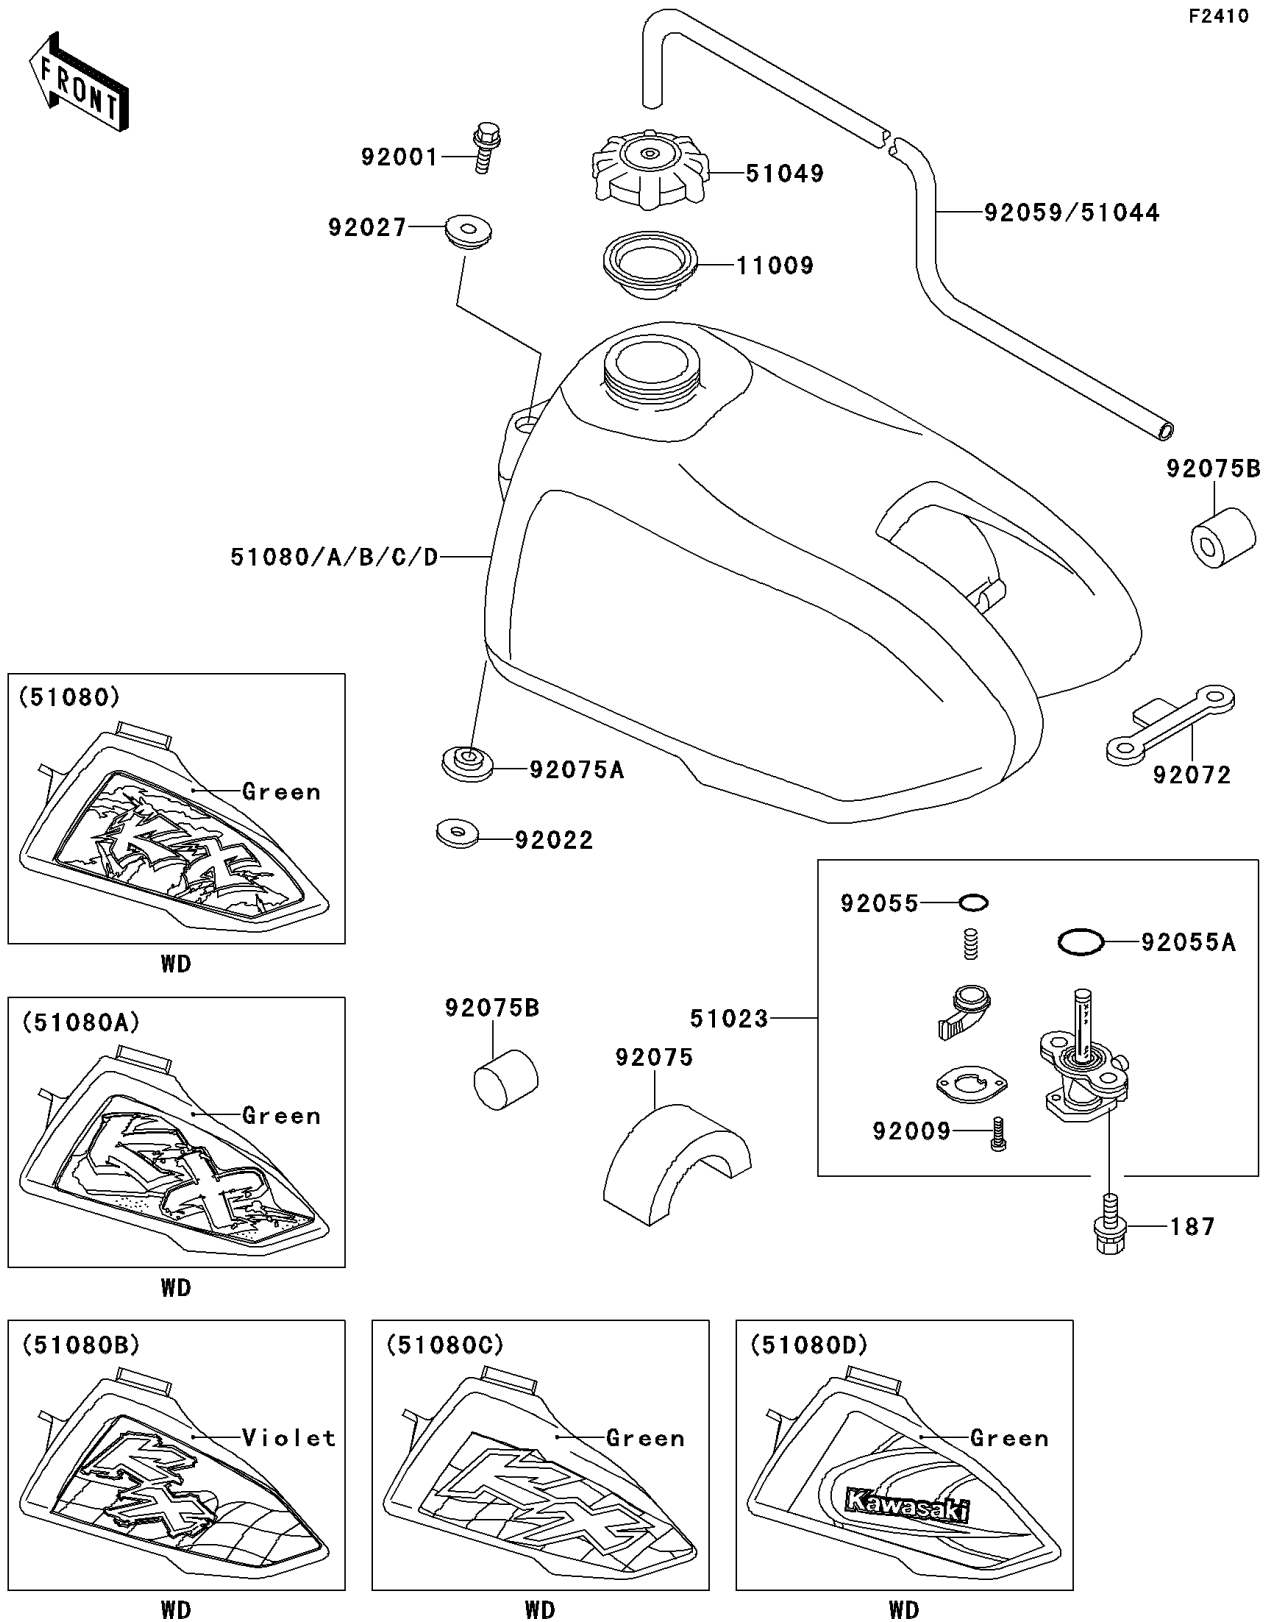

1994 KX60 PARTS DIAGRAM

Fuel Tank

F2410

1994 KX60 PARTS LIST

Fuel Tank

ITEM NAME	PART NUMBER	QUANTITY
BOLT-UPSET-WSP (Ref # 187)	187B0616	2
GASKET,FUEL TANK CAP (Ref # 11009)	11009-1452	1
TAP-ASSY,FUEL (Ref # 51023)	51023-1115	1
CAP-TANK,FUEL (Ref # 51049)	51049-1006	1
TANK-COMP-FUEL,L.GREEN (Ref # 51080)	51080-5036-6W	1
BOLT,W/WASHER,6X12 (Ref # 92001)	92001-1516	1
SCREW,3X8 (Ref # 92009)	92009-1386	2
WASHER,10X22X3.2 (Ref # 92022)	92022-176	1
COLLAR,L=4.7 (Ref # 92027)	92027-122	1
RING-O,FUEL TAP LEVER (Ref # 92055)	92055-1299	1
RING-O,FUEL TAP PACKING (Ref # 92055A)	92055-1300	1
TUBE,5X9X350 (Ref # 92059)	92059-1265	1
BAND,FUEL TANK (Ref # 92072)	92072-1056	1
DAMPER,FUEL TANK (Ref # 92075)	92075-1382	1
DAMPER,FUEL TANK,FR (Ref # 92075A)	92075-1404	1
DAMPER (Ref # 92075B)	92075-243	2