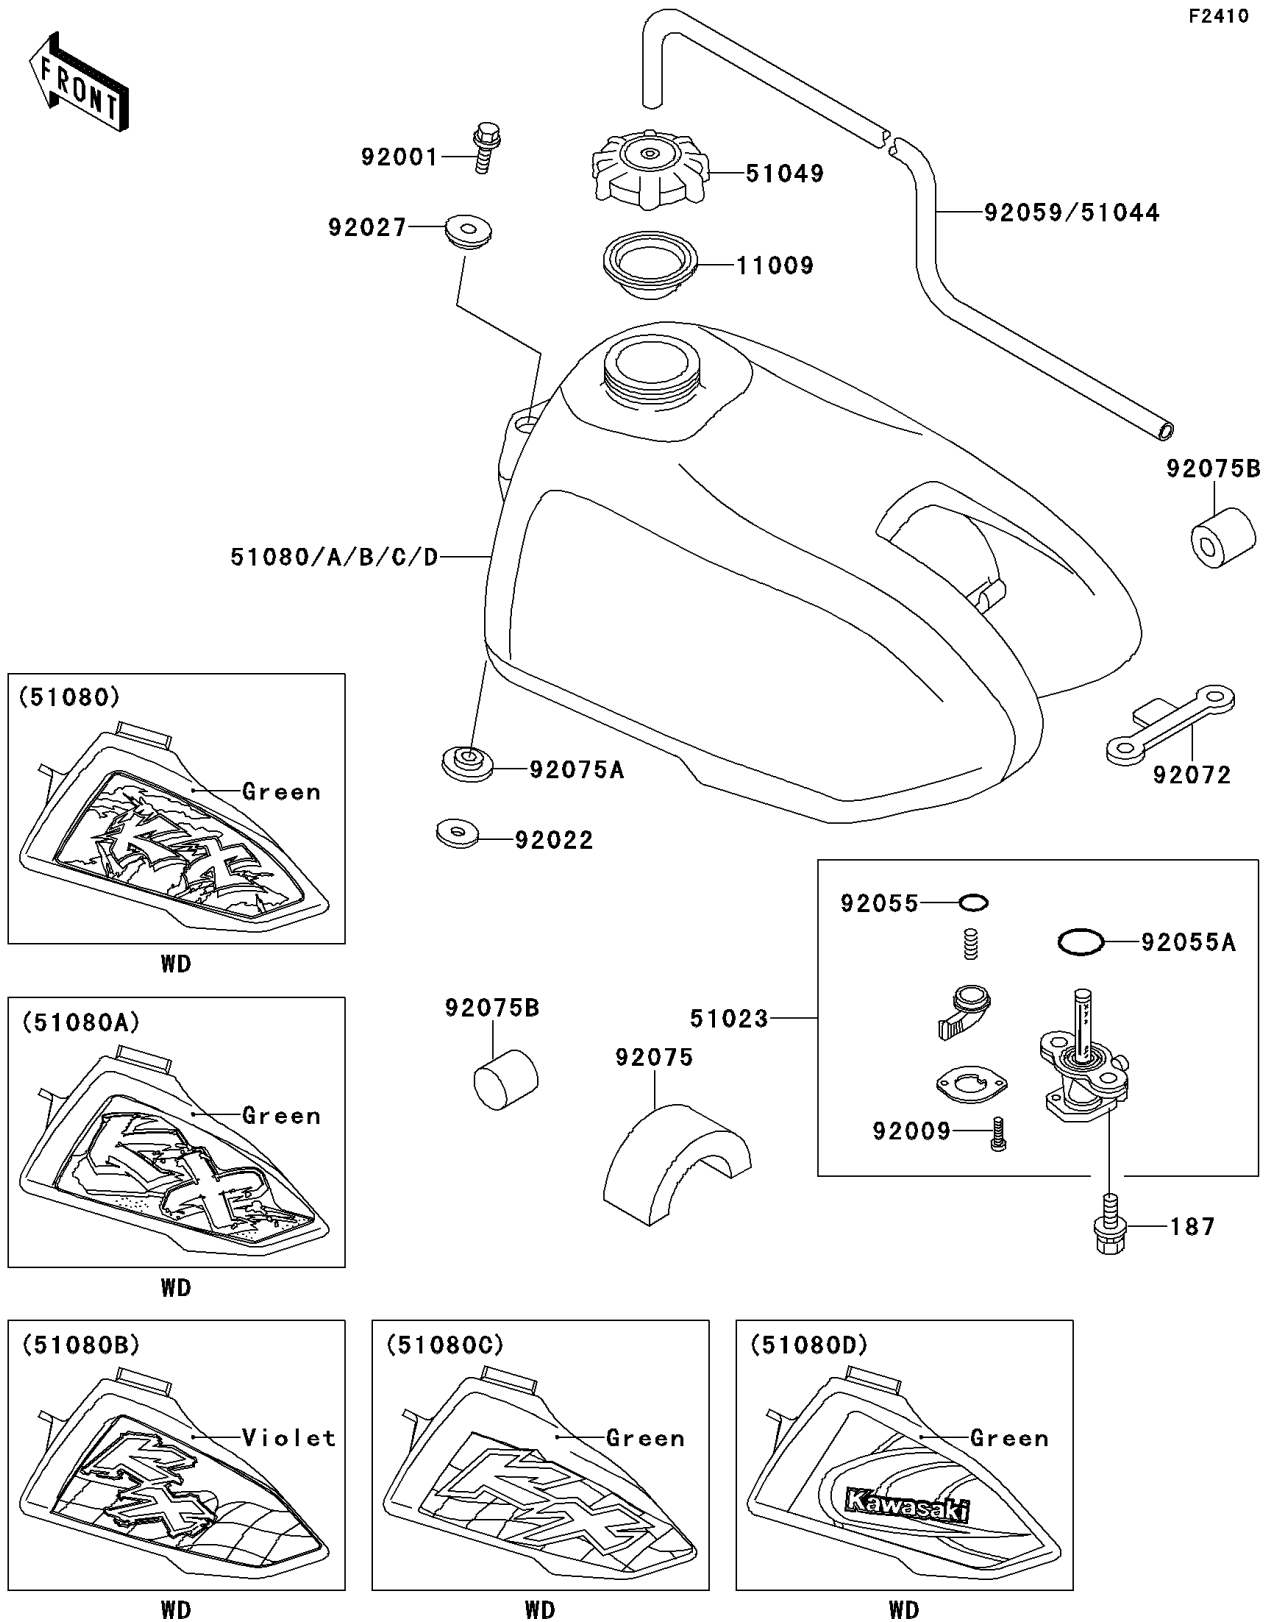

# 1994 KX60 PARTS DIAGRAM

Fuel Tank

F2410

# 1994 KX60 PARTS LIST

## Fuel Tank

ITEM NAME	PART NUMBER	QUANTITY
BOLT-UPSET-WSP (Ref # 187)	187B0616	2
GASKET,FUEL TANK CAP (Ref # 11009)	11009-1452	1
TAP-ASSY,FUEL (Ref # 51023)	51023-1115	1
CAP-TANK,FUEL (Ref # 51049)	51049-1006	1
TANK-COMP-FUEL,L.GREEN (Ref # 51080)	51080-5036-6W	1
BOLT,W/WASHER,6X12 (Ref # 92001)	92001-1516	1
SCREW,3X8 (Ref # 92009)	92009-1386	2
WASHER,10X22X3.2 (Ref # 92022)	92022-176	1
COLLAR,L=4.7 (Ref # 92027)	92027-122	1
RING-O,FUEL TAP LEVER (Ref # 92055)	92055-1299	1
RING-O,FUEL TAP PACKING (Ref # 92055A)	92055-1300	1
TUBE,5X9X350 (Ref # 92059)	92059-1265	1
BAND,FUEL TANK (Ref # 92072)	92072-1056	1
DAMPER,FUEL TANK (Ref # 92075)	92075-1382	1
DAMPER,FUEL TANK,FR (Ref # 92075A)	92075-1404	1
DAMPER (Ref # 92075B)	92075-243	2