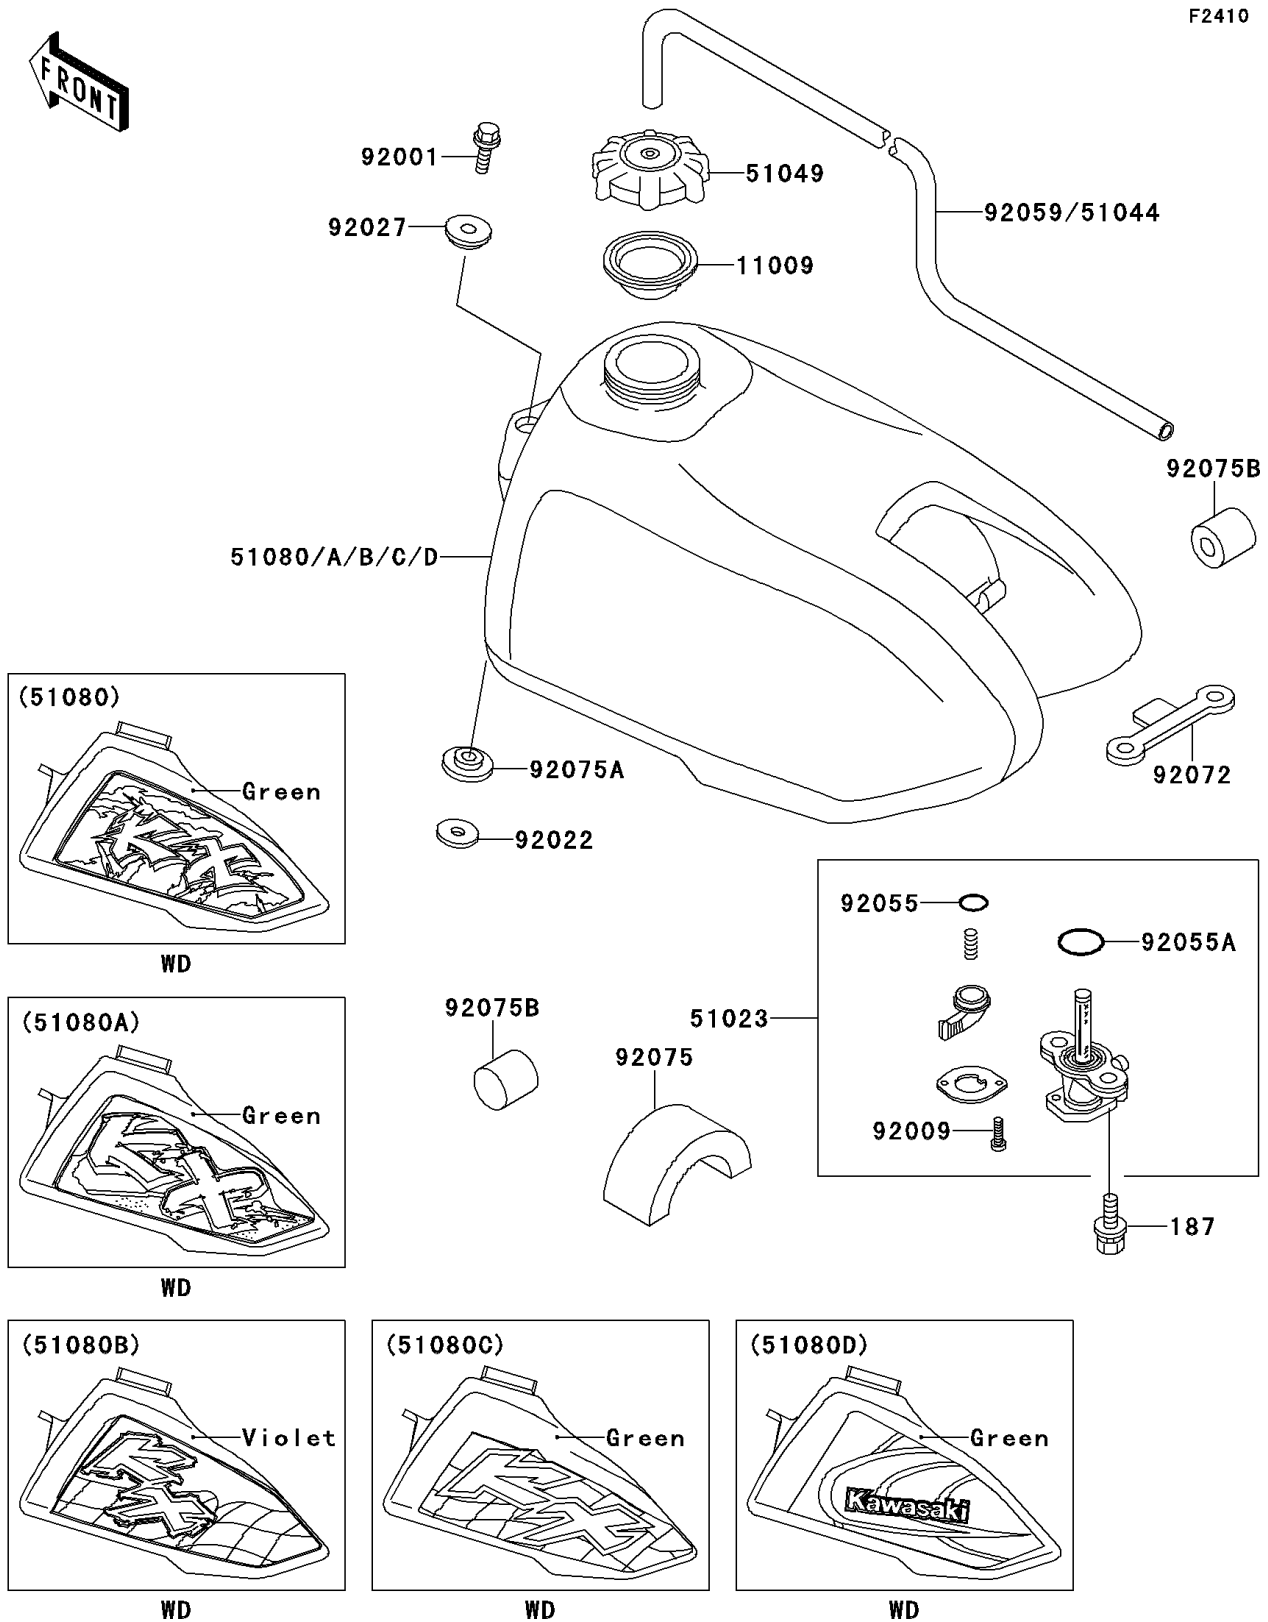

# 1995 KX60 PARTS DIAGRAM

Fuel Tank

F2410

## 1995 KX60 PARTS LIST

### Fuel Tank

ITEM NAME	PART NUMBER	QUANTITY
BOLT-UPSET-WSP (Ref # 187)	187B0616	2
GASKET,FUEL TANK CAP (Ref # 11009)	11009-1452	1
TAP-ASSY,FUEL (Ref # 51023)	51023-1115	1
CAP-TANK,FUEL (Ref # 51049)	51049-1006	1
TANK-COMP-FUEL,L.GREEN (Ref # 51080A)	51080-5124-6W	1
BOLT,W/WASHER,6X12 (Ref # 92001)	92001-1516	1
SCREW,3X8 (Ref # 92009)	92009-1386	2
WASHER,10X22X3.2 (Ref # 92022)	92022-176	1
COLLAR,L=4.7 (Ref # 92027)	92027-122	1
RING-O,FUEL TAP LEVER (Ref # 92055)	92055-1299	1
RING-O,FUEL TAP PACKING (Ref # 92055A)	92055-1300	1
TUBE,5X9X350 (Ref # 92059)	92059-1265	1
BAND,FUEL TANK (Ref # 92072)	92072-1056	1
DAMPER,FUEL TANK (Ref # 92075)	92075-1382	1
DAMPER,FUEL TANK,FR (Ref # 92075A)	92075-1404	1
DAMPER (Ref # 92075B)	92075-243	2