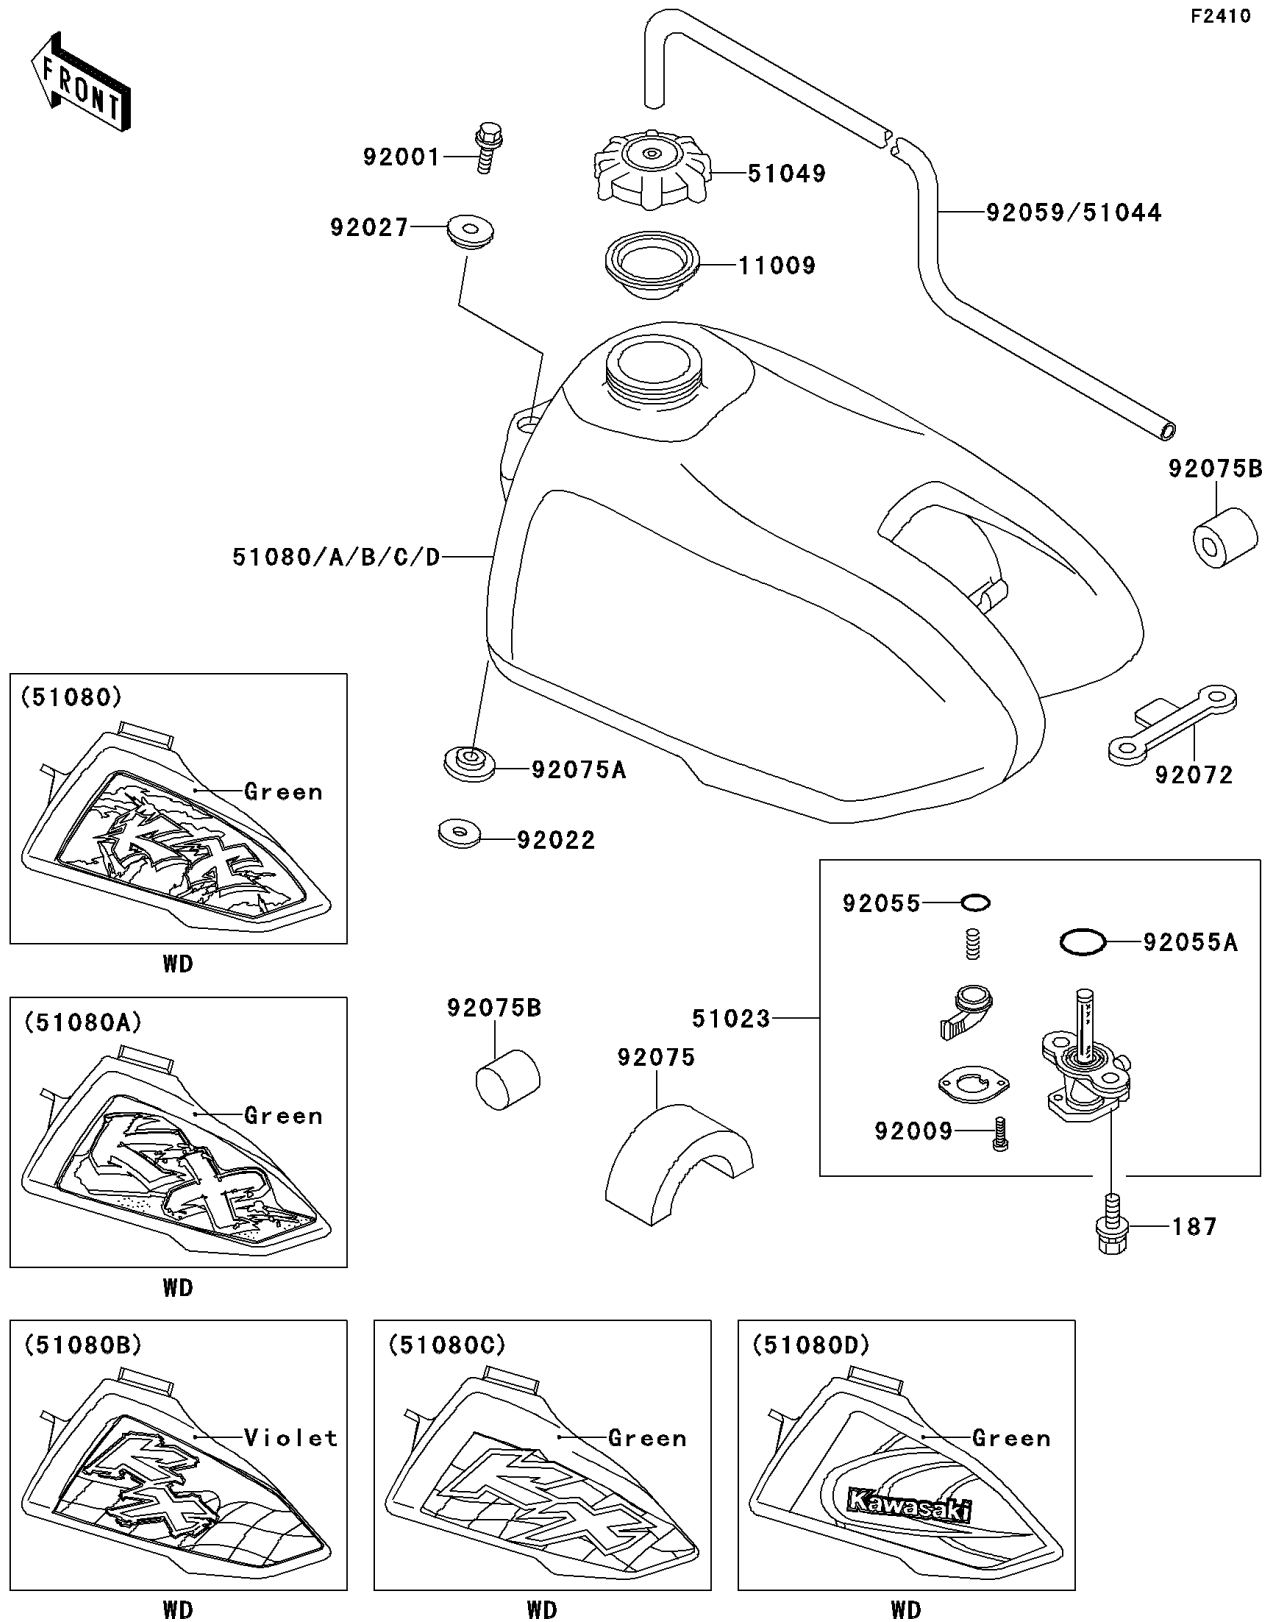

# 1996 KX60 PARTS DIAGRAM

Fuel Tank

F2410

# 1996 KX60 PARTS LIST

## Fuel Tank

ITEM NAME	PART NUMBER	QUANTITY
BOLT-UPSET-WSP (Ref # 187)	187B0616	2
GASKET,FUEL TANK CAP (Ref # 11009)	11009-1452	1
TAP-ASSY,FUEL (Ref # 51023)	51023-1115	1
CAP-TANK,FUEL (Ref # 51049)	51049-1006	1
TANK-COMP-FUEL,J.S.VIOLET (Ref # 51080B)	51080-5223-RE	1
BOLT,W/WASHER,6X12 (Ref # 92001)	92001-1516	1
SCREW,3X8 (Ref # 92009)	92009-1386	2
WASHER,10X22X3.2 (Ref # 92022)	92022-176	1
COLLAR,L=4.7 (Ref # 92027)	92027-122	1
RING-O,FUEL TAP LEVER (Ref # 92055)	92055-1299	1
RING-O,FUEL TAP PACKING (Ref # 92055A)	92055-1300	1
TUBE,5X9X350 (Ref # 92059)	92059-1265	1
BAND,FUEL TANK (Ref # 92072)	92072-1056	1
DAMPER,FUEL TANK (Ref # 92075)	92075-1382	1
DAMPER,FUEL TANK,FR (Ref # 92075A)	92075-1404	1
DAMPER (Ref # 92075B)	92075-243	2