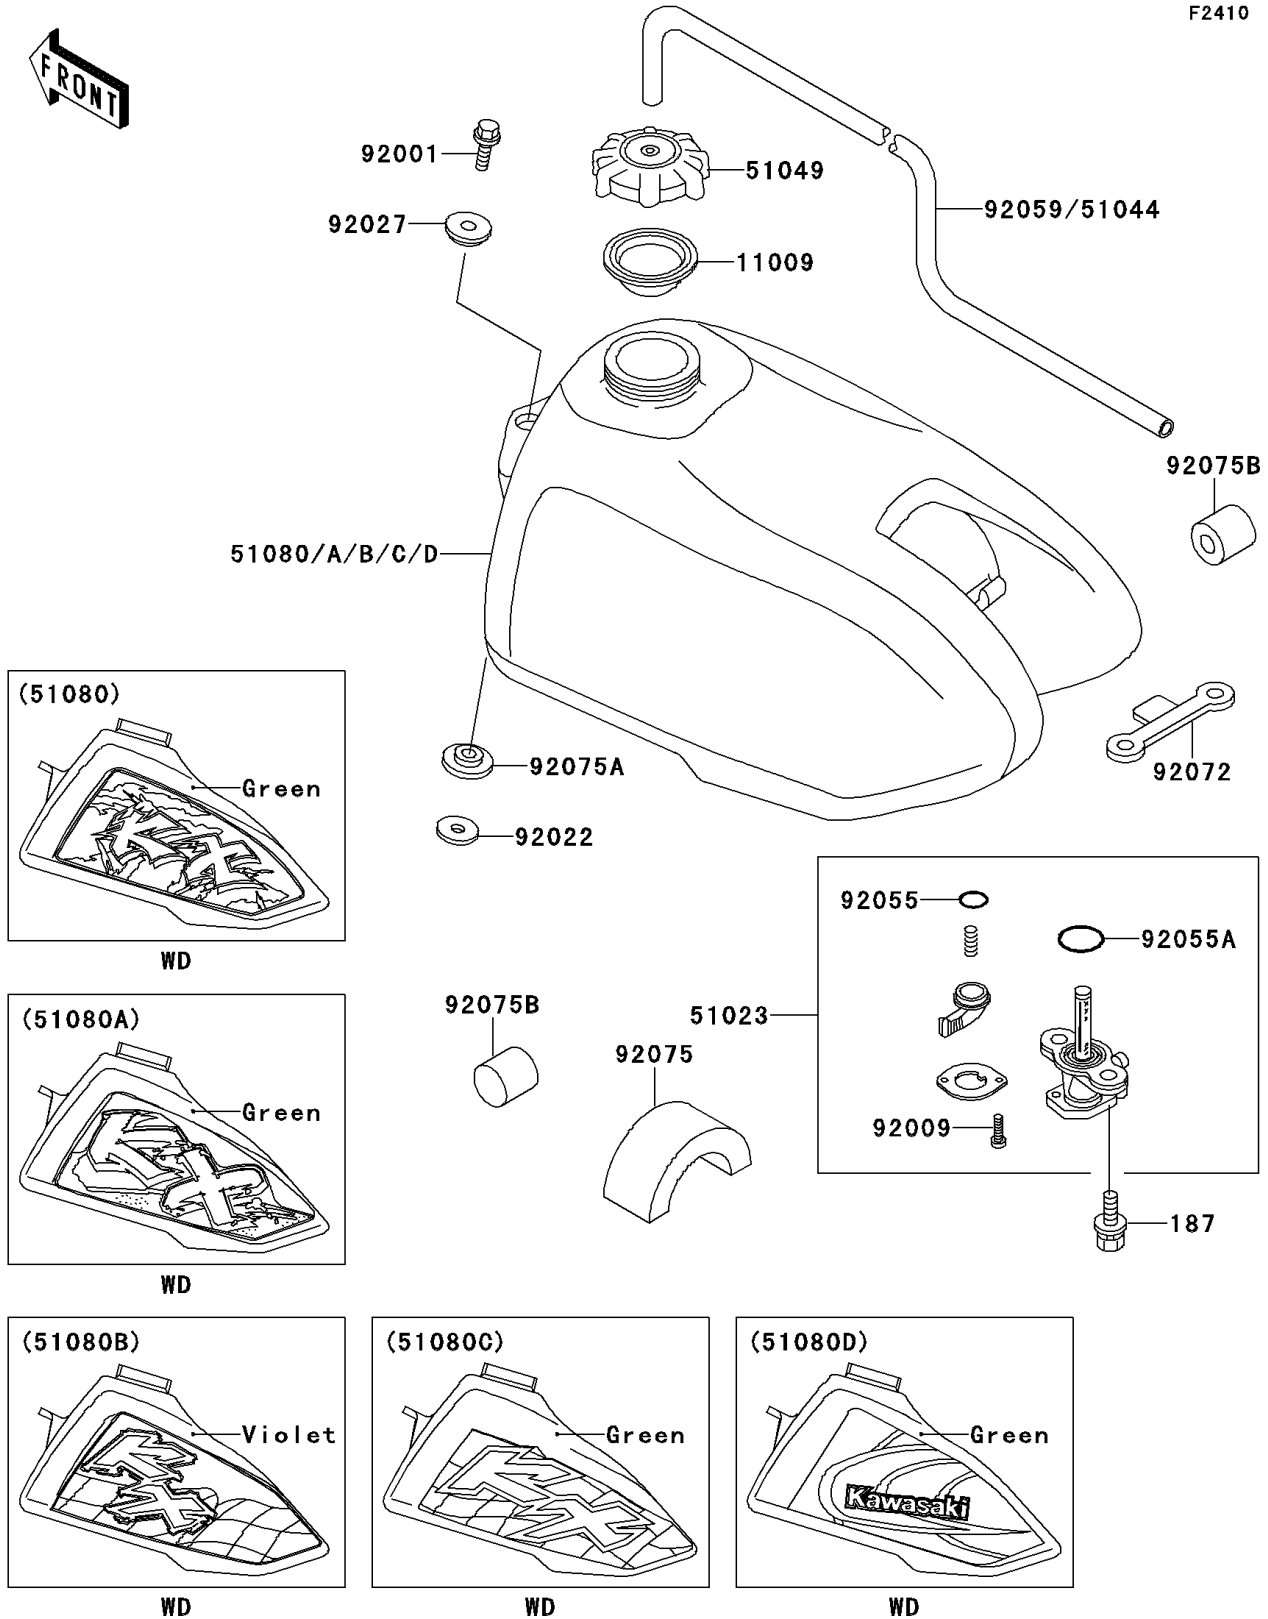

# 1997 KX60 PARTS DIAGRAM

Fuel Tank

F2410

# 1997 KX60 PARTS LIST

## Fuel Tank

ITEM NAME	PART NUMBER	QUANTITY
BOLT-UPSET-WSP (Ref # 187)	187B0616	2
GASKET,FUEL TANK CAP (Ref # 11009)	11009-1452	1
TAP-ASSY,FUEL (Ref # 51023)	51023-1115	1
TUBE-ASSY (Ref # 51044)	51044-1185	1
CAP-TANK,FUEL (Ref # 51049)	51049-1006	1
TANK-COMP-FUEL,LIME GREEN (Ref # 51080C)	51080-5324-6W	1
BOLT,W/WASHER,6X12 (Ref # 92001)	92001-1516	1
SCREW,3X8 (Ref # 92009)	92009-1386	2
WASHER,10X22X3.2 (Ref # 92022)	92022-176	1
COLLAR,L=4.7 (Ref # 92027)	92027-122	1
RING-O,FUEL TAP LEVER (Ref # 92055)	92055-1299	1
RING-O,FUEL TAP PACKING (Ref # 92055A)	92055-1300	1
BAND,FUEL TANK (Ref # 92072)	92072-1056	1
DAMPER,FUEL TANK (Ref # 92075)	92075-1382	1
DAMPER,FUEL TANK,FR (Ref # 92075A)	92075-1404	1
DAMPER (Ref # 92075B)	92075-243	2