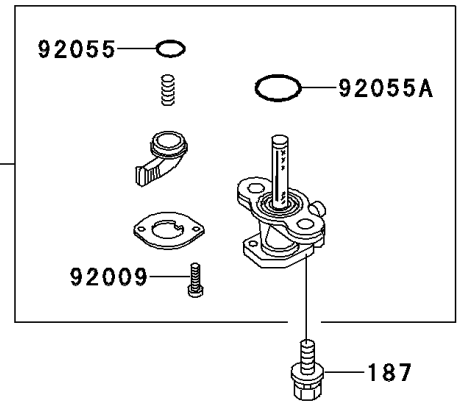

1998 KX60 PARTS DIAGRAM

Fuel Tank

F2410

1998 KX60 PARTS LIST

Fuel Tank

ITEM NAME	PART NUMBER	QUANTITY
BOLT-UPSET-WSP (Ref # 187)	187B0616	2
GASKET,FUEL TANK CAP (Ref # 11009)	11009-1452	1
TAP-ASSY,FUEL (Ref # 51023)	51023-1115	1
TUBE-ASSY (Ref # 51044)	51044-1185	1
CAP-TANK,FUEL (Ref # 51049)	51049-1006	1
TANK-COMP-FUEL,LIME GREEN (Ref # 51080D)	51080-5423-6W	1
BOLT,W/WASHER,6X12 (Ref # 92001)	92001-1516	1
SCREW,3X8 (Ref # 92009)	92009-1386	2
WASHER,10X22X3.2 (Ref # 92022)	92022-176	1
COLLAR,L=4.7 (Ref # 92027)	92027-122	1
RING-O,FUEL TAP LEVER (Ref # 92055)	92055-1299	1
RING-O,FUEL TAP PACKING (Ref # 92055A)	92055-1300	1
BAND,FUEL TANK (Ref # 92072)	92072-1056	1
DAMPER,FUEL TANK (Ref # 92075)	92075-1382	1
DAMPER,FUEL TANK,FR (Ref # 92075A)	92075-1404	1
DAMPER (Ref # 92075B)	92075-243	2