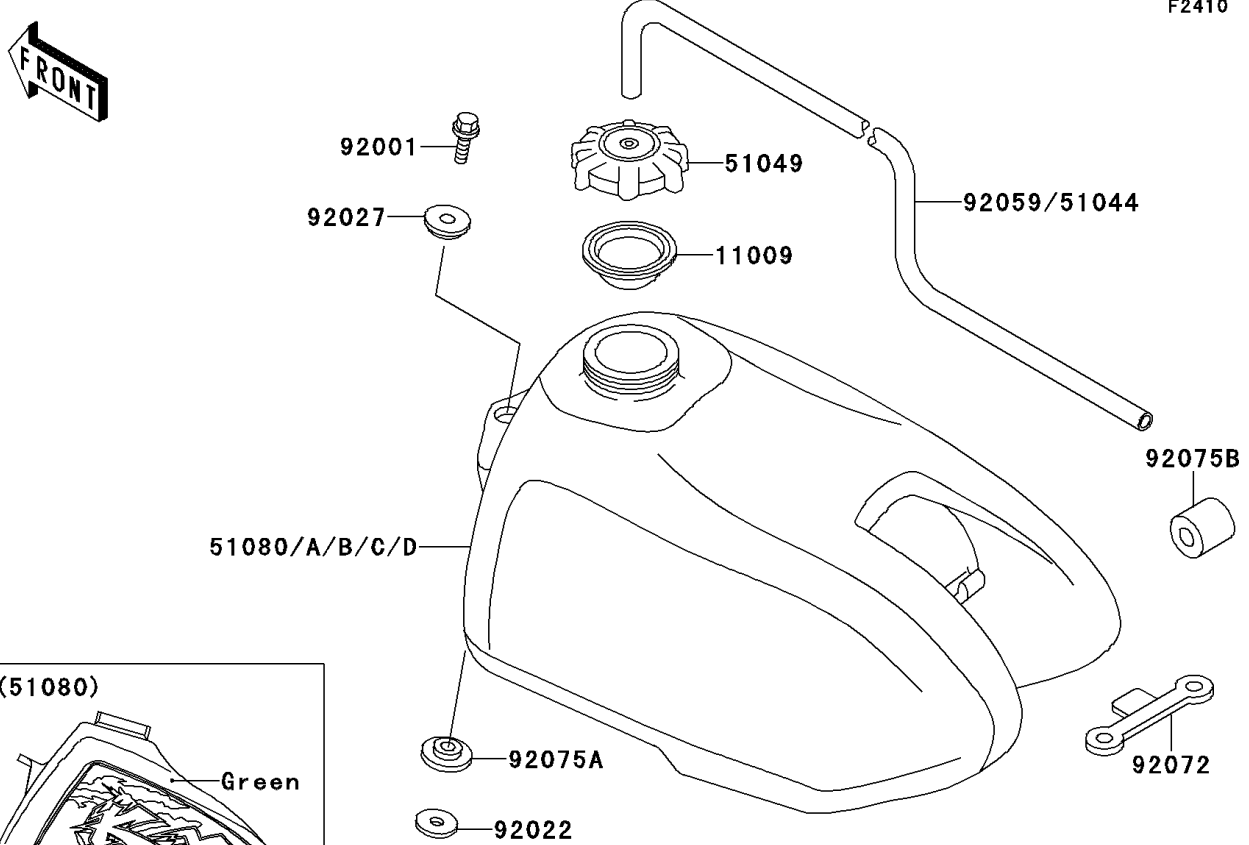

1998 KX60 PARTS DIAGRAM

Fuel Tank

F2410

1998 KX60 PARTS LIST

Fuel Tank

ITEM NAME	PART NUMBER	QUANTITY
BOLT-UPSET-WSP (Ref # 187)	187B0616	2
GASKET,FUEL TANK CAP (Ref # 11009)	11009-1452	1
TAP-ASSY,FUEL (Ref # 51023)	51023-1115	1
TUBE-ASSY (Ref # 51044)	51044-1185	1
CAP-TANK,FUEL (Ref # 51049)	51049-1006	1
TANK-COMP-FUEL,LIME GREEN (Ref # 51080D)	51080-5423-6W	1
BOLT,W/WASHER,6X12 (Ref # 92001)	92001-1516	1
SCREW,3X8 (Ref # 92009)	92009-1386	2
WASHER,10X22X3.2 (Ref # 92022)	92022-176	1
COLLAR,L=4.7 (Ref # 92027)	92027-122	1
RING-O,FUEL TAP LEVER (Ref # 92055)	92055-1299	1
RING-O,FUEL TAP PACKING (Ref # 92055A)	92055-1300	1
BAND,FUEL TANK (Ref # 92072)	92072-1056	1
DAMPER,FUEL TANK (Ref # 92075)	92075-1382	1
DAMPER,FUEL TANK,FR (Ref # 92075A)	92075-1404	1
DAMPER (Ref # 92075B)	92075-243	2