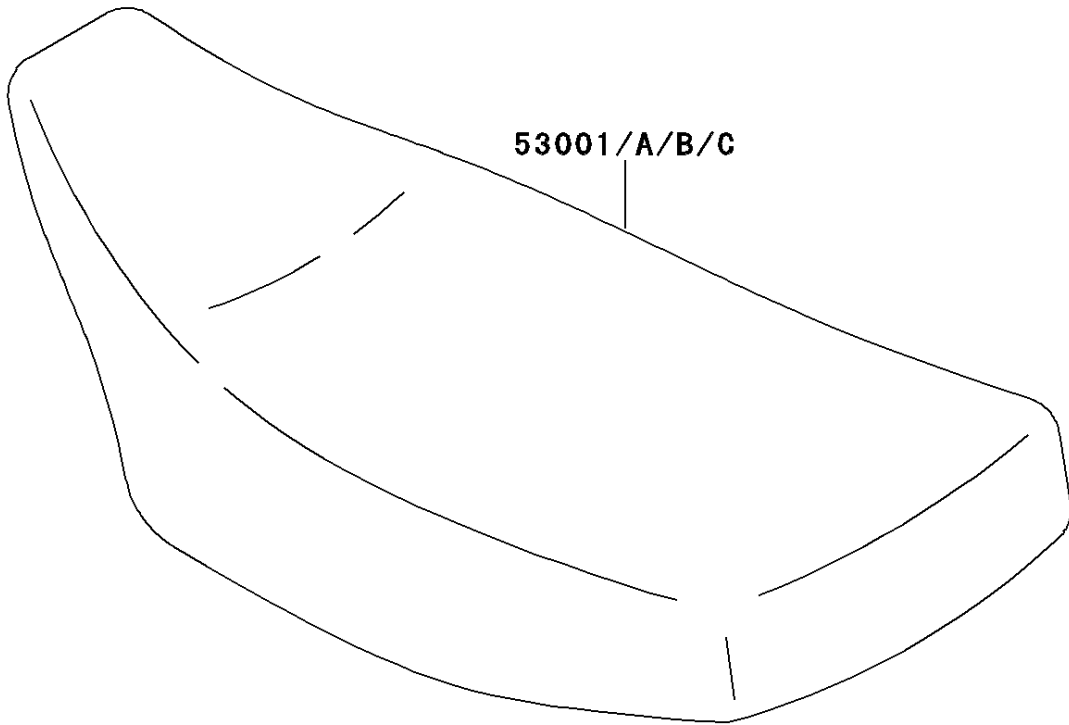

1994 KX60 PARTS DIAGRAM

Seat

F2510

1994 KX60 PARTS LIST

Seat

ITEM NAME	PART NUMBER	QUANTITY
SEAT-ASSY,VIOLET (Ref # 53001)	53001-1732-PN	1
BAND (Ref # 92072)	92072-1055	1