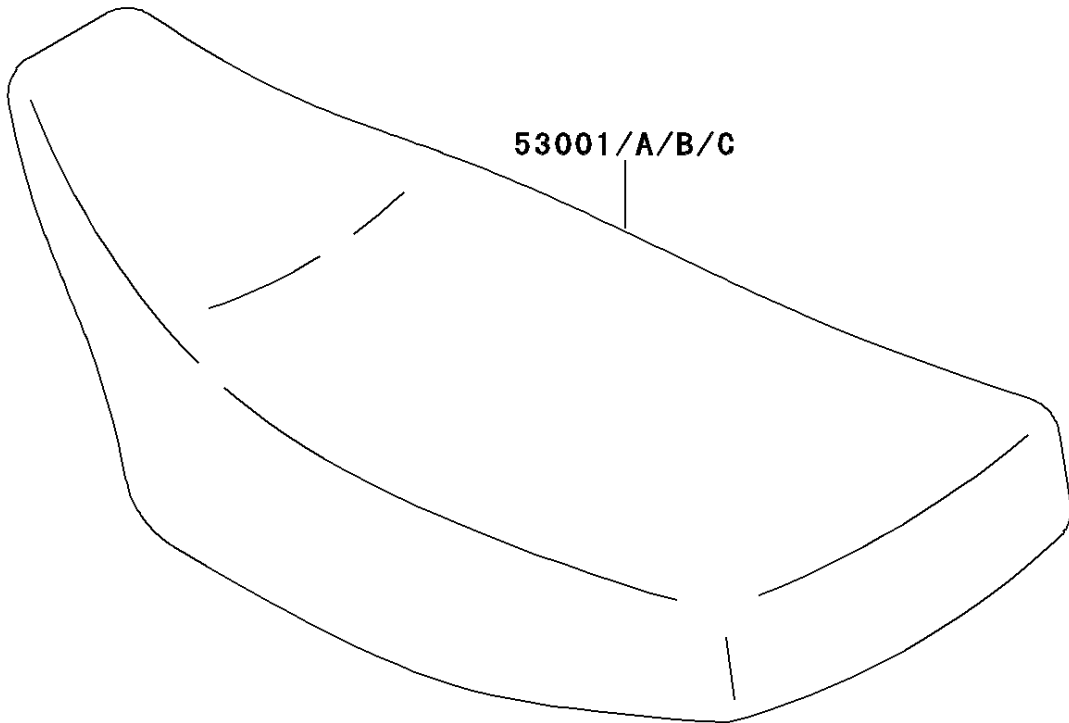

1994 KX60 PARTS DIAGRAM

Seat

F2510

1994 KX60 PARTS LIST

Seat

ITEM NAME	PART NUMBER	QUANTITY
SEAT-ASSY,VIOLET (Ref # 53001)	53001-1732-PN	1
BAND (Ref # 92072)	92072-1055	1