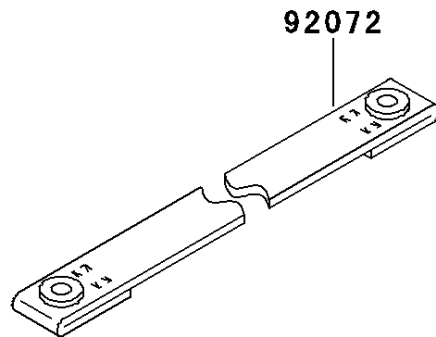

1994 KX60 PARTS DIAGRAM

Seat

F2510

1994 KX60 PARTS LIST

Seat

ITEM NAME	PART NUMBER	QUANTITY
SEAT-ASSY,VIOLET (Ref # 53001)	53001-1732-PN	1
BAND (Ref # 92072)	92072-1055	1