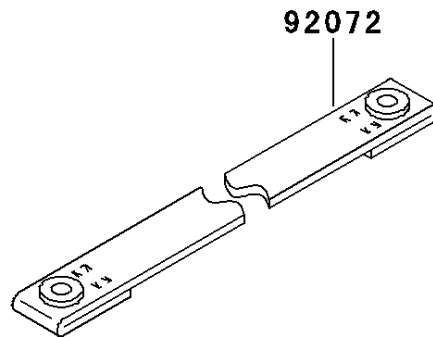

1998 KX60 PARTS DIAGRAM

Seat

F2510

1998 KX60 PARTS LIST

Seat

ITEM NAME	PART NUMBER	QUANTITY
SEAT-ASSY, GREEN (Ref # 53001C)	53001-1848-MF	1
BAND (Ref # 92072)	92072-1055	1