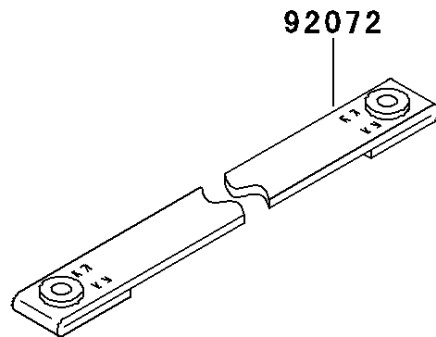

1998 KX60 PARTS DIAGRAM

Seat

F2510

1998 KX60 PARTS LIST

Seat

ITEM NAME	PART NUMBER	QUANTITY
SEAT-ASSY, GREEN (Ref # 53001C)	53001-1848-MF	1
BAND (Ref # 92072)	92072-1055	1