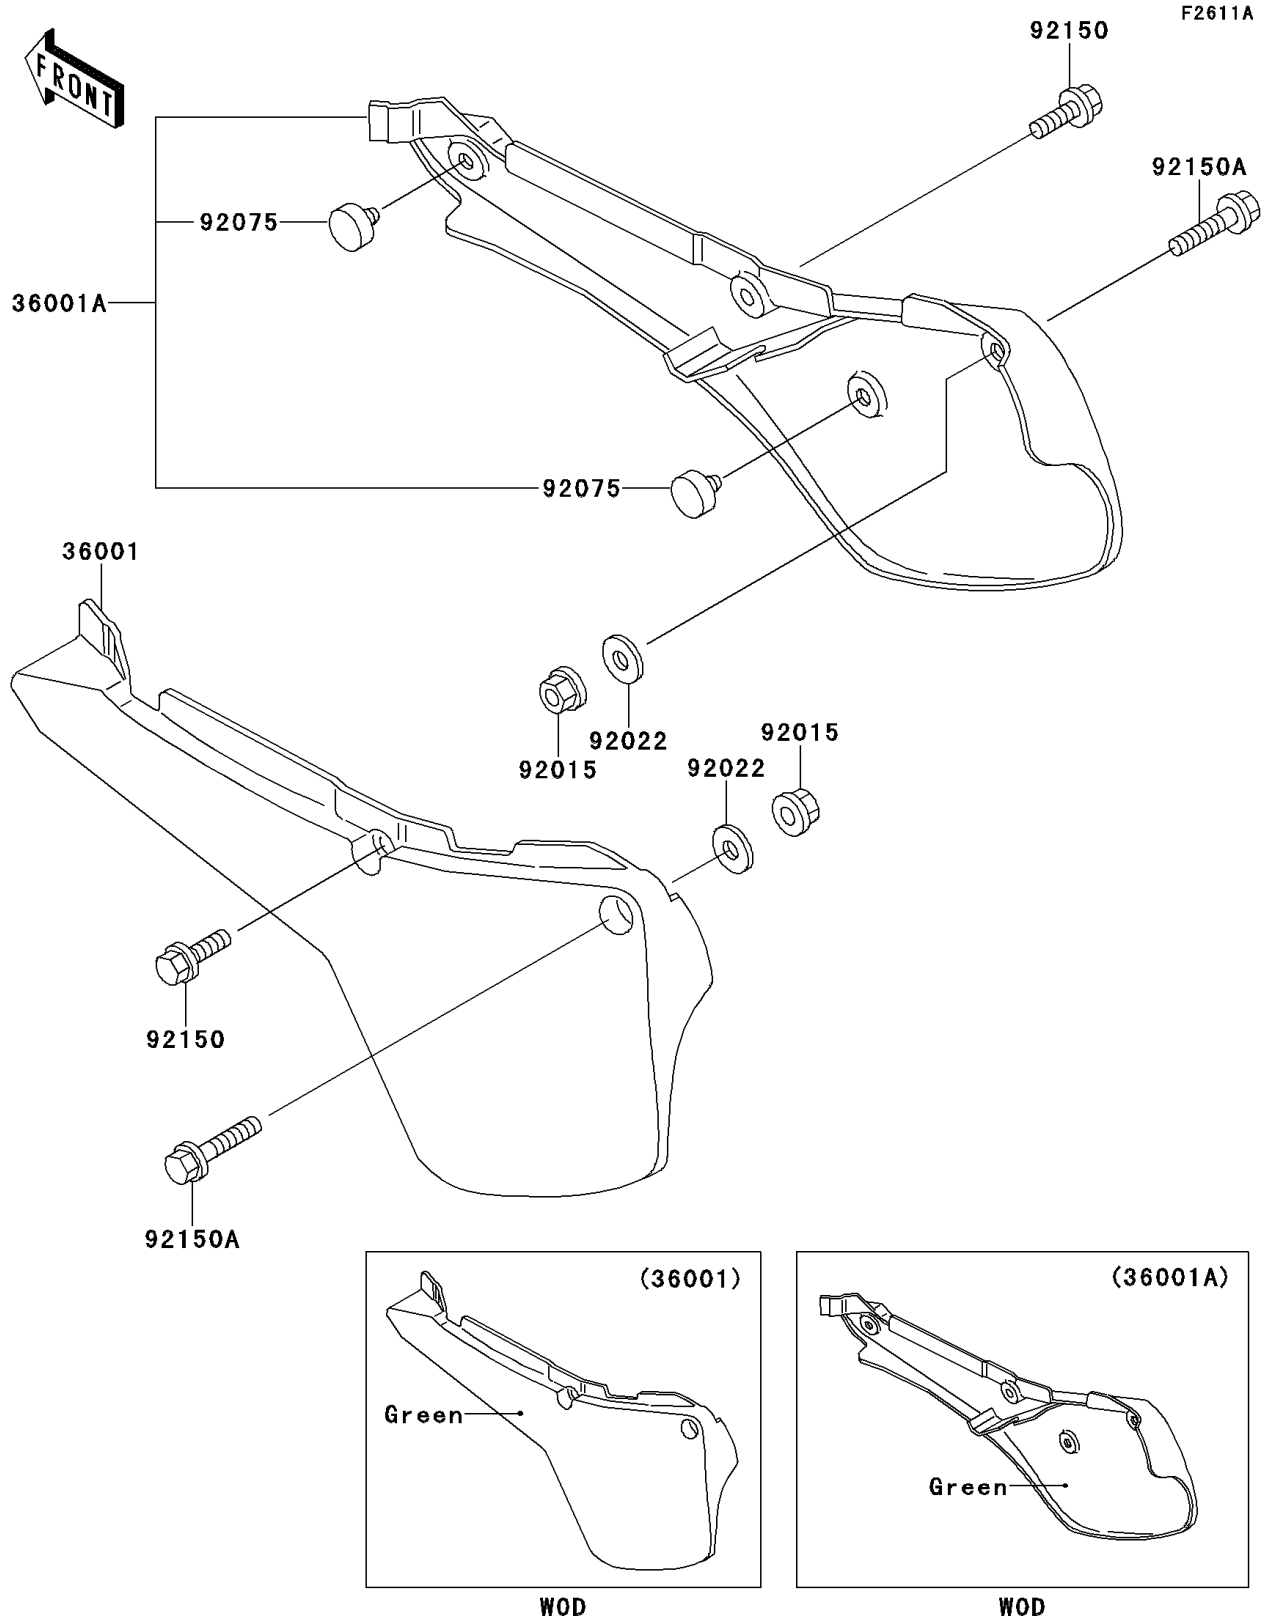

1998 KX60 PARTS DIAGRAM

Side Covers(KX60-B12/B13/B14)

1998 KX60 PARTS LIST

Side Covers(KX60-B12/B13/B14)

| ITEM NAME | PART NUMBER | QUANTITY |
|--------------------------------------|---------------|----------|
| COVER-SIDE,LH,L.GREEN (Ref # 36001) | 36001-1398-6W | 1 |
| COVER-SIDE,RH,L.GREEN (Ref # 36001A) | 36001-1399-6W | 1 |
| NUT,LOCK,FLANGED,6MM (Ref # 92015) | 92015-1339 | 2 |
| WASHER,7X16X1.2 (Ref # 92022) | 92022-024 | 2 |
| DAMPER (Ref # 92075) | 92075-1598 | 2 |
| BOLT,6X14 (Ref # 92150) | 92150-1340 | 2 |
| BOLT,FLANGED,6X30 (Ref # 92150A) | 92150-1486 | 2 |