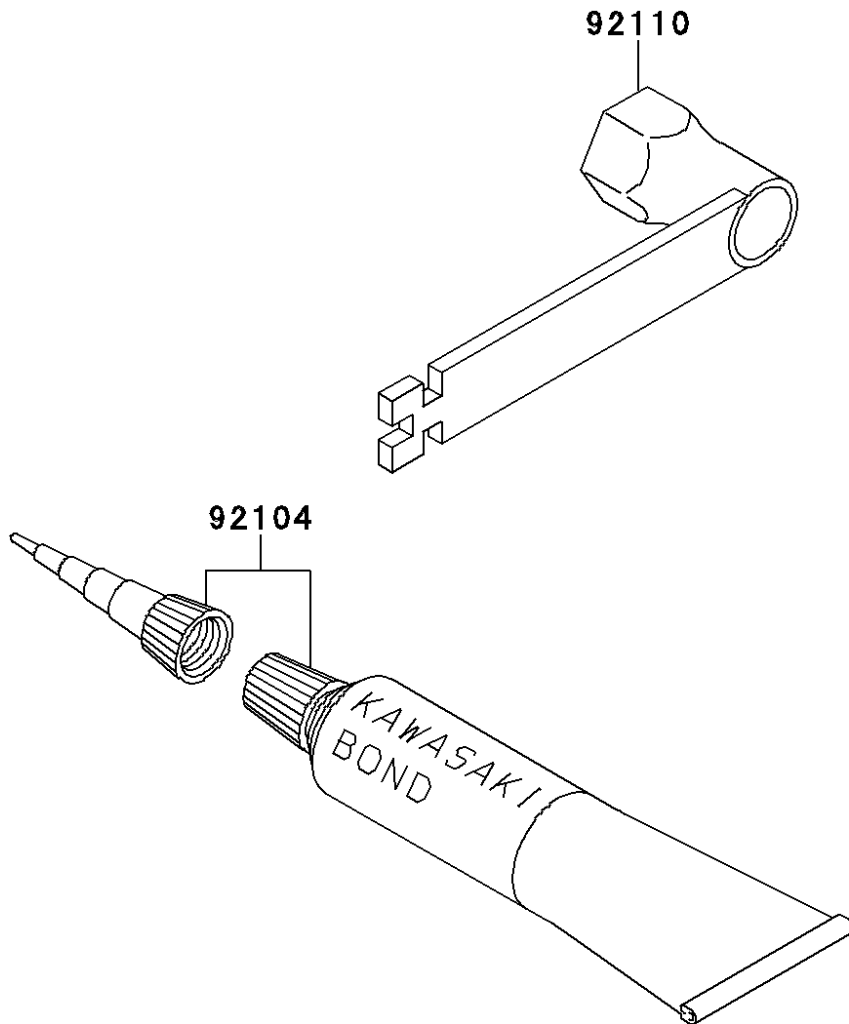

# 1994 KX60 PARTS DIAGRAM

Owner's Tools

F2810

# 1994 KX60 PARTS LIST

## Owner's Tools

ITEM NAME	PART NUMBER	QUANTITY
GASKET-LIQUID,TUBE,100G,SILVER (Ref # 92104)	92104-002	1
TOOL-WRENCH,BOX,21MM&SPOKE (Ref # 92110)	92110-1119	1