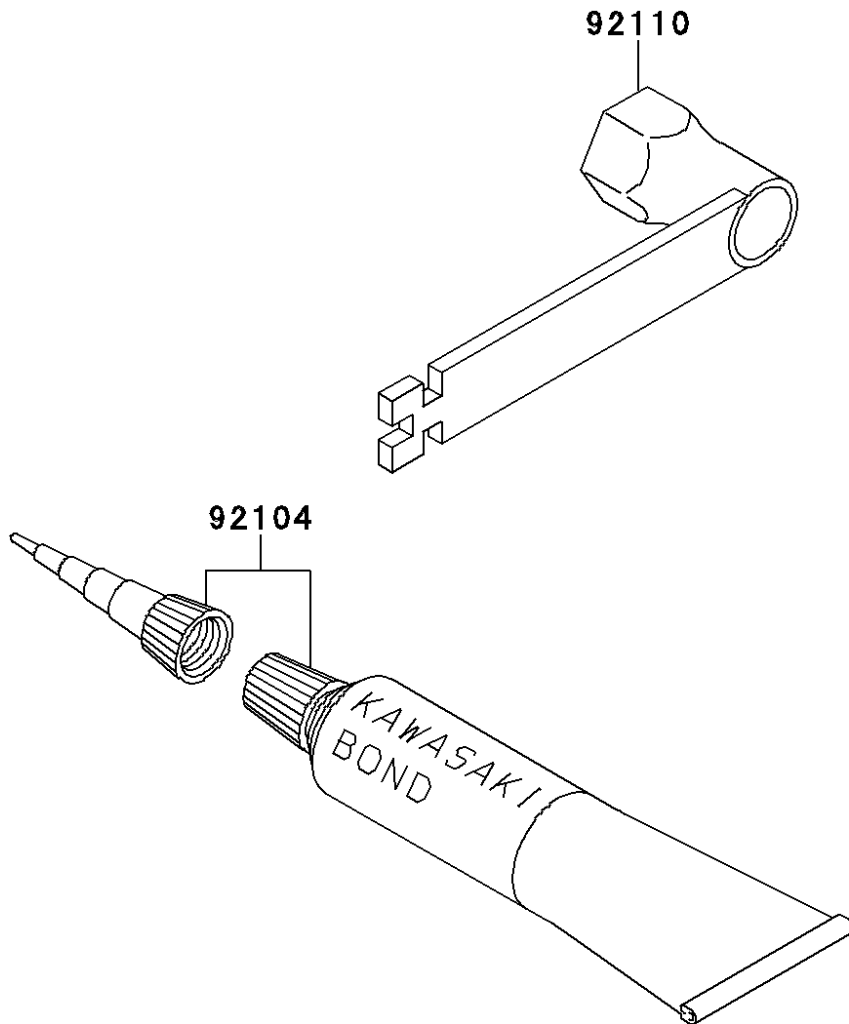

1995 KX60 PARTS DIAGRAM

Owner's Tools

F2810

1995 KX60 PARTS LIST

Owner's Tools

ITEM NAME	PART NUMBER	QUANTITY
GASKET-LIQUID,TUBE,100G,SILVER (Ref # 92104)	92104-002	1
TOOL-WRENCH,BOX,21MM&SPOKE (Ref # 92110)	92110-1119	1