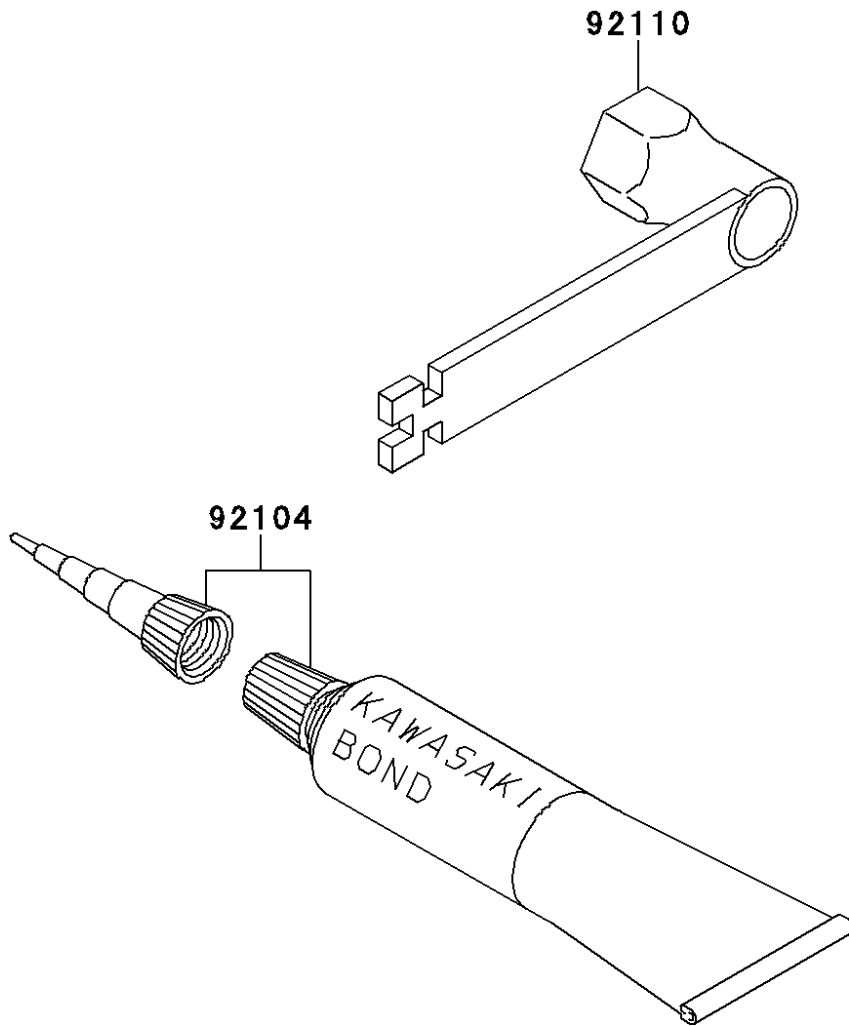

# 1997 KX60 PARTS DIAGRAM

Owner's Tools

F2810

# 1997 KX60 PARTS LIST

## Owner's Tools

ITEM NAME	PART NUMBER	QUANTITY
GASKET-LIQUID,TUBE,100G,SILVER (Ref # 92104)	92104-002	1
TOOL-WRENCH,BOX,21MM&SPOKE (Ref # 92110)	92110-1119	1