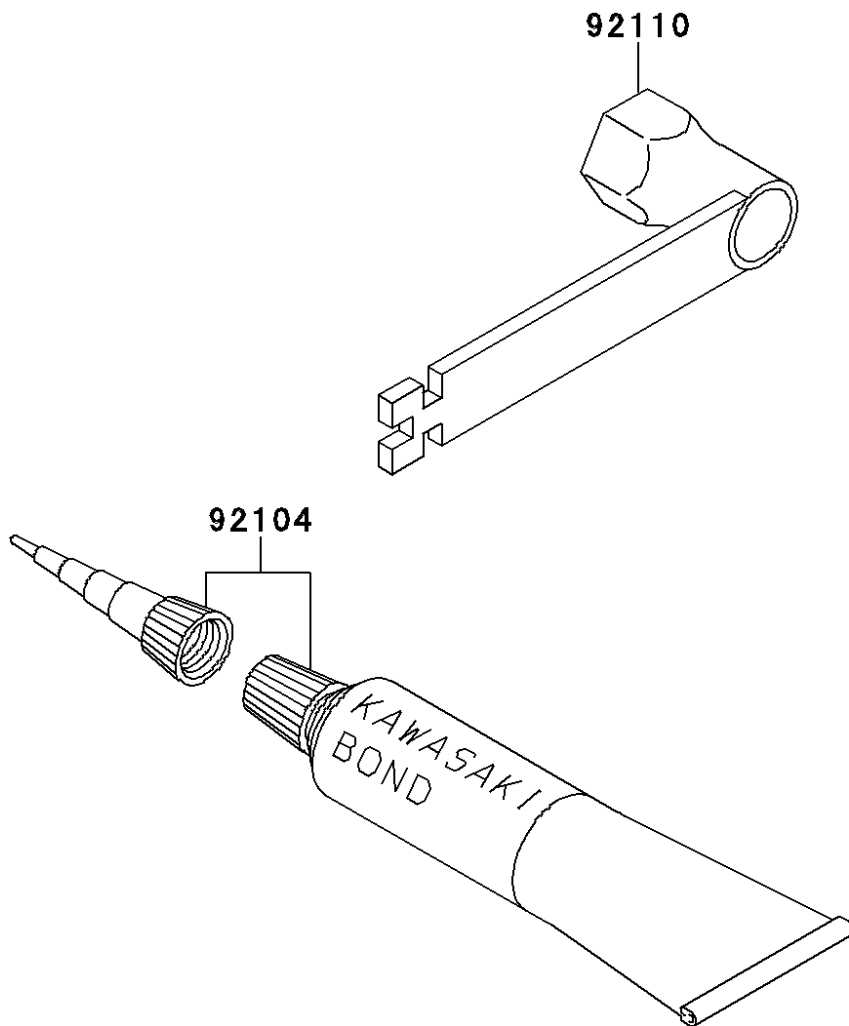

# 1997 KX60 PARTS DIAGRAM

Owner's Tools

F2810

# 1997 KX60 PARTS LIST

## Owner's Tools

ITEM NAME	PART NUMBER	QUANTITY
GASKET-LIQUID,TUBE,100G,SILVER (Ref # 92104)	92104-002	1
TOOL-WRENCH,BOX,21MM&SPOKE (Ref # 92110)	92110-1119	1