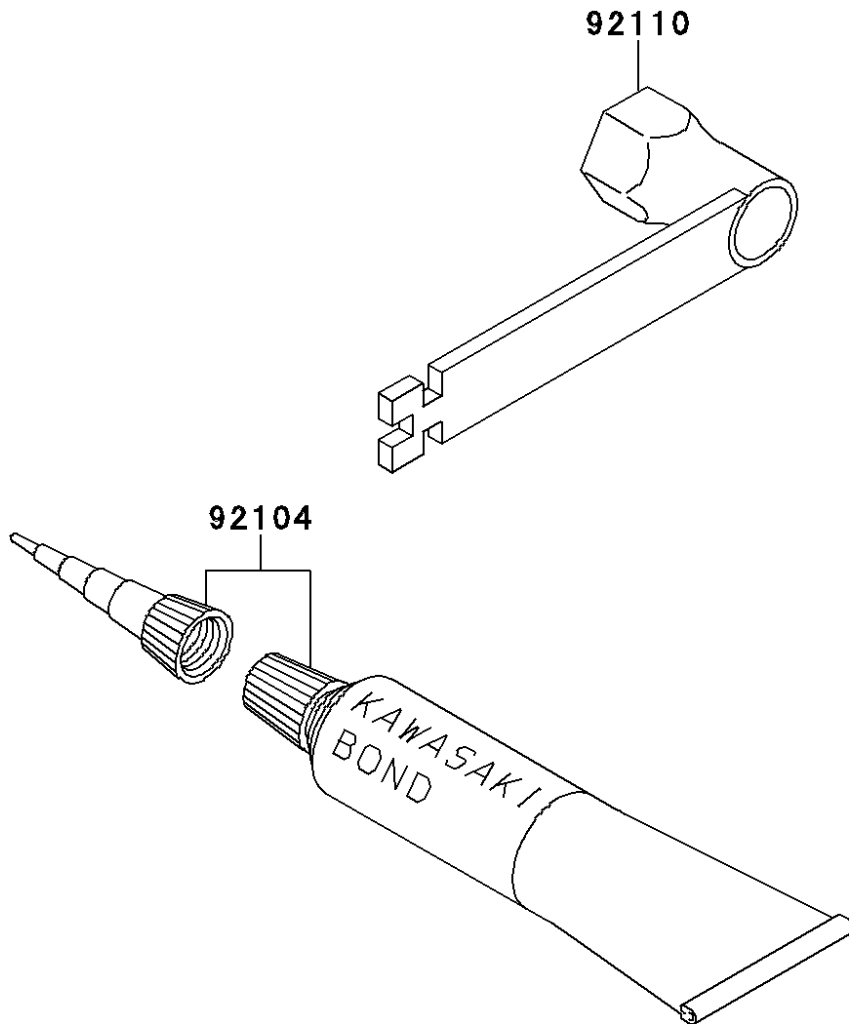

# 1998 KX60 PARTS DIAGRAM

Owner's Tools

F2810

# 1998 KX60 PARTS LIST

## Owner's Tools

ITEM NAME	PART NUMBER	QUANTITY
GASKET-LIQUID,TUBE,100G,SILVER (Ref # 92104)	92104-002	1
TOOL-WRENCH,BOX,21MM&SPOKE (Ref # 92110)	92110-1119	1