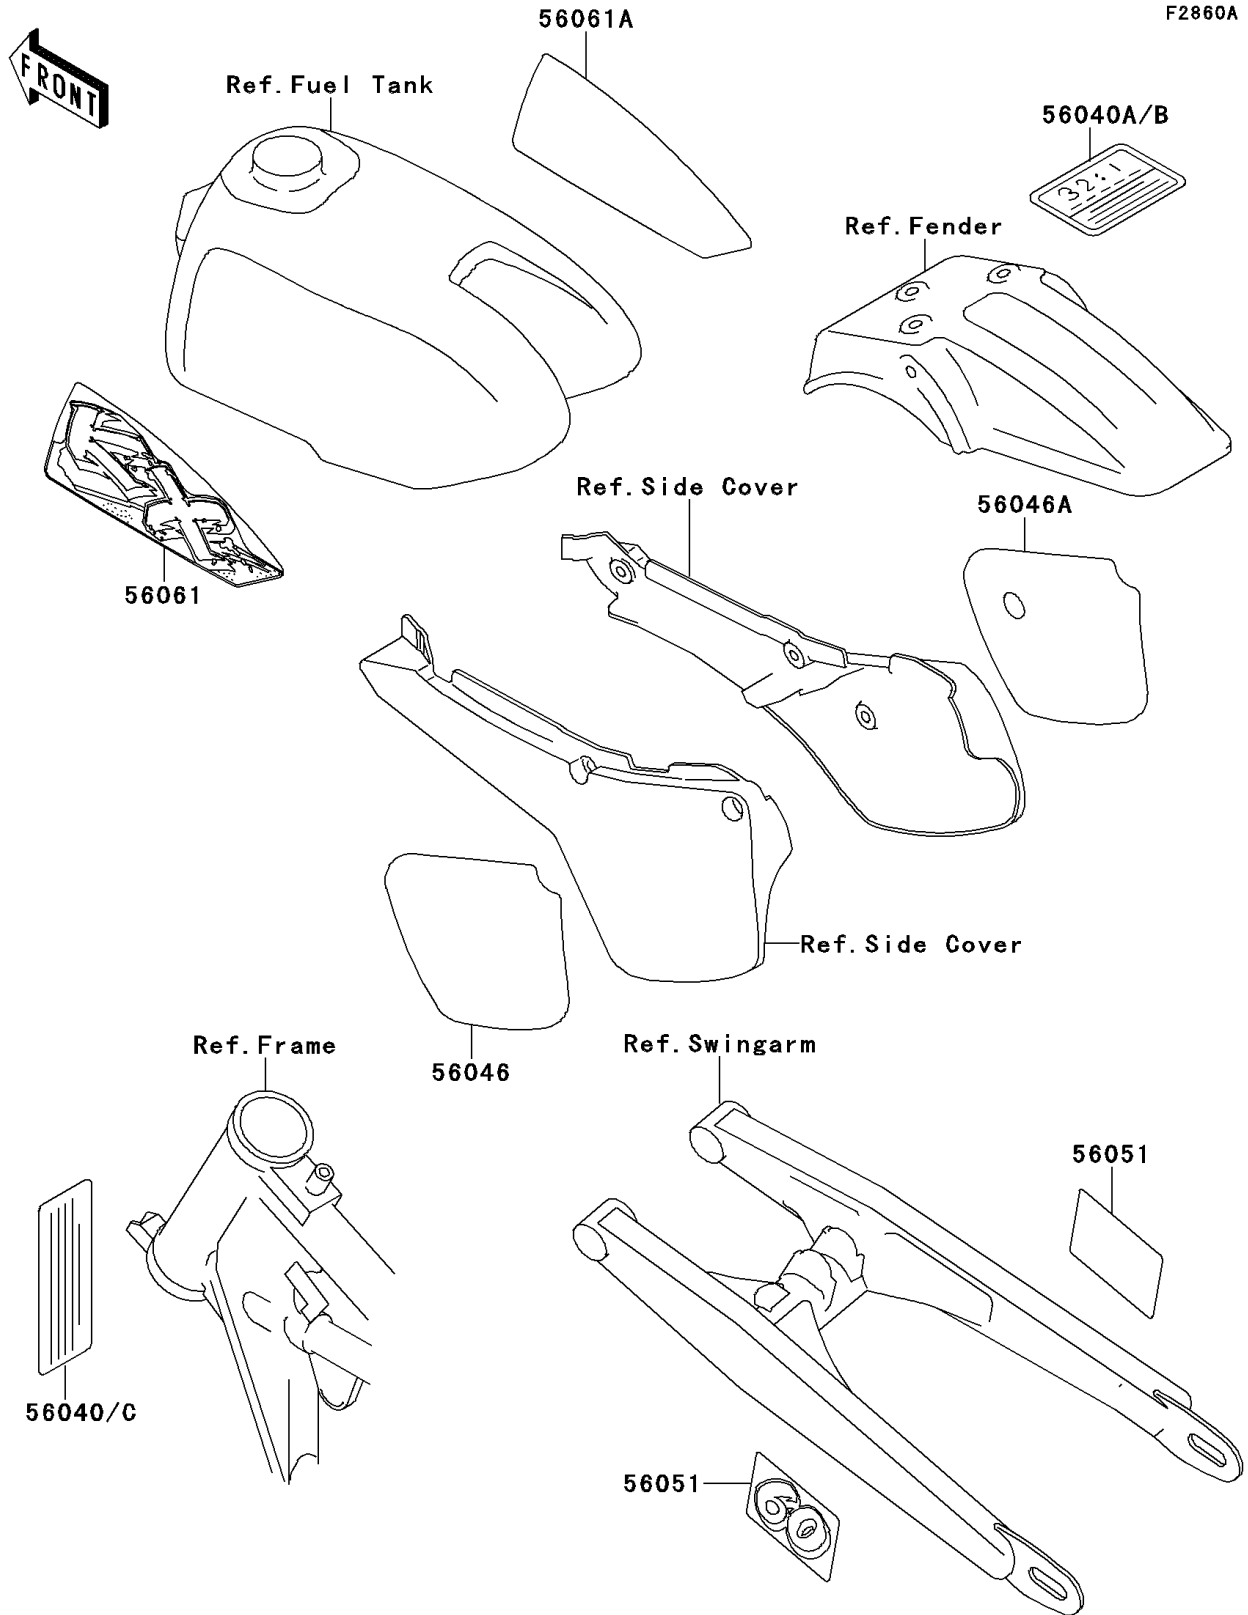

# 1995 KX60 PARTS DIAGRAM

Labels(KX60-B11)

# 1995 KX60 PARTS LIST

Labels(KX60-B11)

ITEM NAME	PART NUMBER	QUANTITY
PATTERN,SIDE COVER,LH (Ref # 56046)	56046-1705	1
PATTERN,SIDE COVER,RH (Ref # 56046A)	56046-1706	1
MARK,SWING ARM,60 (Ref # 56051)	56051-1174	2
PATTERN,FUEL TANK,LH (Ref # 56061)	56061-1094	1
PATTERN,FUEL TANK,RH (Ref # 56061A)	56061-1095	1
LABEL-WARNING,NOISE (Ref # 56040)	56040-1101	1
LABEL-WARNING,GASOLINE/OIL (Ref # 56040A)	56040-1129	1
LABEL-WARNING,GASOLINE/OIL (Ref # 56040B)	56040-1306	1
LABEL-WARNING,WARRANTY (Ref # 56040C)	56040-1335	1