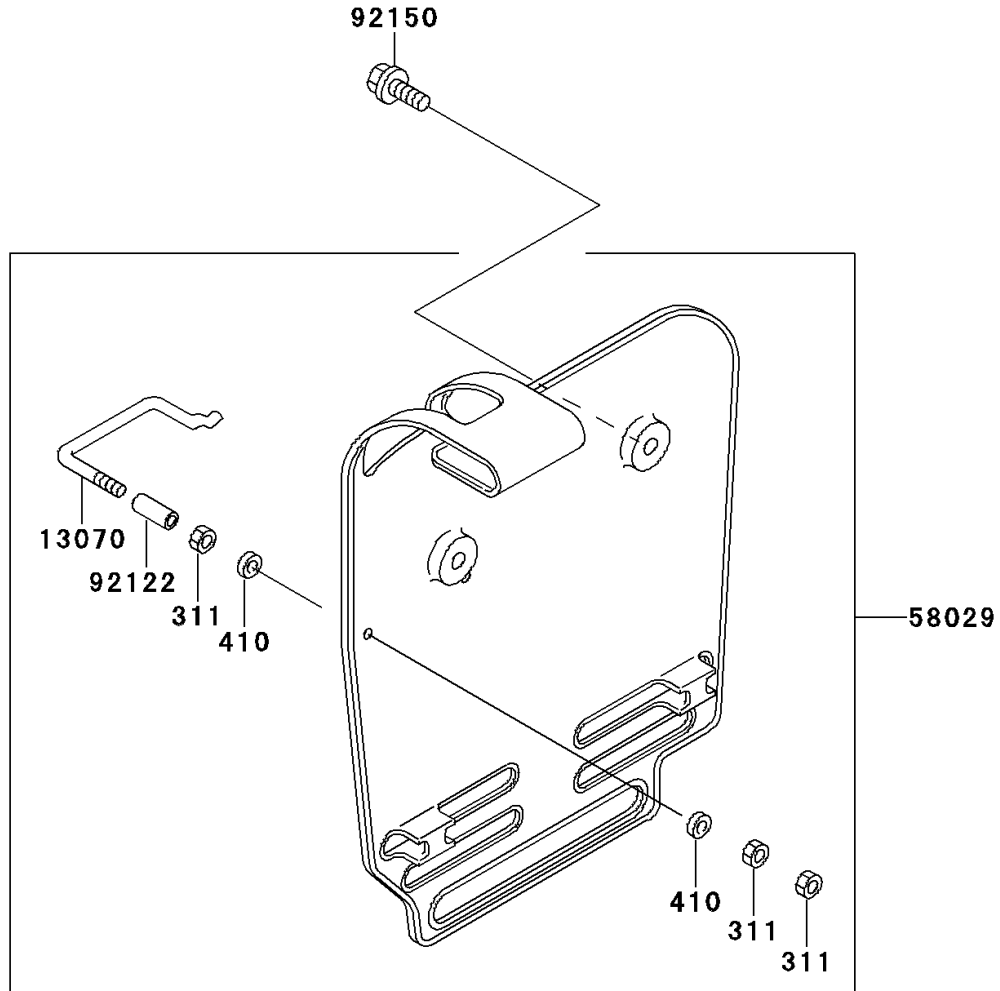

1994 KX60 PARTS DIAGRAM

Accessory

F2910

92072

92072

1994 KX60 PARTS LIST

Accessory

ITEM NAME	PART NUMBER	QUANTITY
NUT-HEX (Ref # 311)	311B0300	3
WASHER-PLAIN-SMALL,3MM (Ref # 410)	410B0300	2
GUIDE,CABLE (Ref # 13070)	13070-1031	1
PLATE-NUMBER,P.WHITE (Ref # 58029)	58029-1054-6F	1
BAND,L=149 (Ref # 92072)	92072-031	2
ROLLER,CABLE GUIDE (Ref # 92122)	92122-1011	1
BOLT,6X14 (Ref # 92150)	92150-1340	2