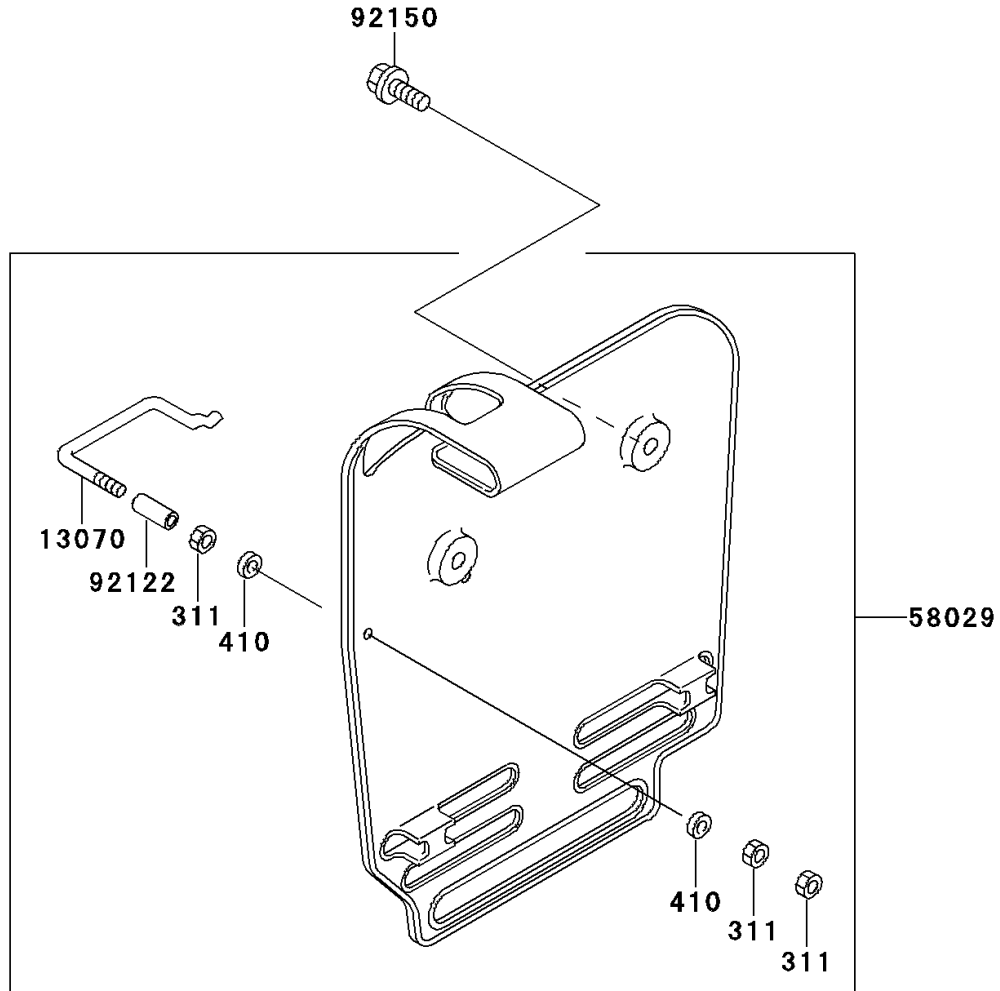

# 1995 KX60 PARTS DIAGRAM

Accessory

F2910

92072

92072

# 1995 KX60 PARTS LIST

## Accessory

ITEM NAME	PART NUMBER	QUANTITY
NUT-HEX (Ref # 311)	311B0300	3
WASHER-PLAIN-SMALL,3MM (Ref # 410)	410B0300	2
GUIDE,CABLE (Ref # 13070)	13070-1031	1
PLATE-NUMBER,P.WHITE (Ref # 58029)	58029-1054-6F	1
BAND,L=149 (Ref # 92072)	92072-031	2
ROLLER,CABLE GUIDE (Ref # 92122)	92122-1011	1
BOLT,6X14 (Ref # 92150)	92150-1340	2